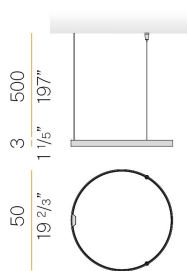

PANZERI

Zero Round

24V DC 24V

M15330.050.0510

titanium

Data sheet

CODE	M15330.050.0510
SYSTEM POWER CONSUMPTION	25W
EFFICACY	81.56lm/W
LIGHT SOURCE	LED
LIGHT SOURCE LIFETIME	L70 (B50) 60.000h
COLOUR TEMPERATURE	2700K Ra>90
LIGHT DISTRIBUTION	diffused
POWER SUPPLY	24V DC
ELECTRICAL CONFIGURATION	24V
DRIVER	remote not included
NOMINAL LUMINOUS FLUX	2396lm
LUMEN OUTPUT	2039lm
EFFICIENCY	85.1%
WEIGHT	0,83 Kg
PROTECTION DEGREE	IP20
COLOUR TOLLERANCES	SDCM 3
PACKING DIMENSIONS	142,0 x 142,0 x 69,0 cm

Single or multiple suspension lighting fixture for interiors, with direct and indirect light emission.

Bended extruded aluminium structure in white, black, bronze, mat brass or titanium polyacrylic paint.

Extruded polycarbonate diffuser with opaline finish.

Suspension kit with griplocks and 5m (196,9") long steel cables.

5m (196,9") long power cable in transparent PVC.

Provided without power canopy.

Technical drawing