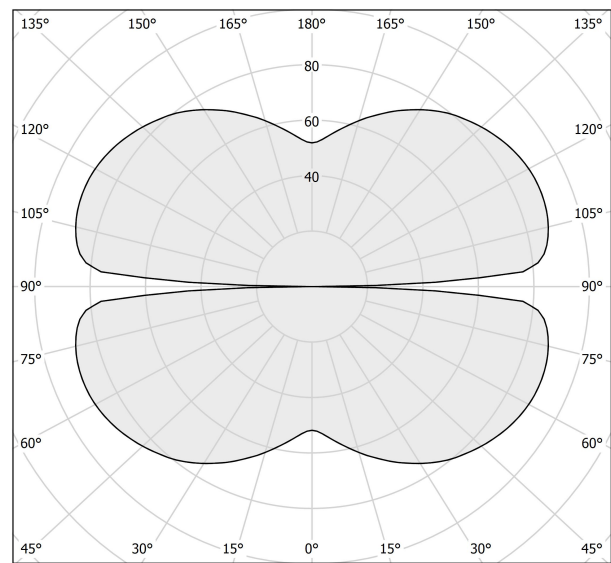

PANZERI

Zero Round

24V DC 24V

M15330.050.0510

titanium

Data sheet

CODE	M15330.050.0510
SYSTEM POWER CONSUMPTION	25W
EFFICACY	81.56lm/W
LIGHT SOURCE	LED
LIGHT SOURCE LIFETIME	L70 (B50) 60.000h
COLOUR TEMPERATURE	2700K Ra>90
LIGHT DISTRIBUTION	diffused
POWER SUPPLY	24V DC
ELECTRICAL CONFIGURATION	24V
DRIVER	remote not included
NOMINAL LUMINOUS FLUX	2835lm
LUMEN OUTPUT	2039lm
EFFICIENCY	71.9%
WEIGHT	0,83 Kg
PROTECTION DEGREE	IP20
COLOUR TOLLERANCES	SDCM 3
PACKING DIMENSIONS	142,0 x 142,0 x 69,0 cm

Extruded polycarbonate diffuser with opaline finish.

Suspension kit with griplocks and 5m (196,9") long steel cables.

5m (196,9") long power cable in transparent PVC.

Provided without power canopy.

Technical drawing

Polar diagram

cd/klm
— C0 - C180 - - - C90 - C270