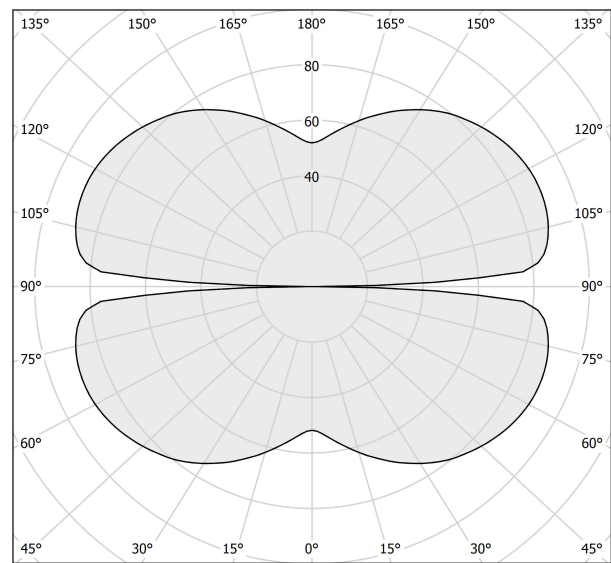

PANZERI

Zero Round

24V DC 24V

M15330.050.0510

titanium

Data sheet

CODE	M15330.050.0510
SYSTEM POWER CONSUMPTION	25W
EFFICACY	81.56lm/W
LIGHT SOURCE	LED
LIGHT SOURCE LIFETIME	L70 (B50) 60.000h
COLOUR TEMPERATURE	2700K Ra>90
LIGHT DISTRIBUTION	diffused
POWER SUPPLY	24V DC
ELECTRICAL CONFIGURATION	24V
DRIVER	remote not included
NOMINAL LUMINOUS FLUX	2396lm
LUMEN OUTPUT	2039lm
EFFICIENCY	85.1%
WEIGHT	0,83 Kg
PROTECTION DEGREE	IP20
COLOUR TOLLERANCES	SDCM 3
PACKING DIMENSIONS	142,0 x 142,0 x 69,0 cm

Extruded polycarbonate diffuser with opaline finish.

Suspension kit with griplocks and 5m (196,9") long steel cables.

5m (196,9") long power cable in transparent PVC.

Provided without power canopy.

Technical drawing

Polar diagram

cd/klm
—— C0 - C180 - - - C90 - C270