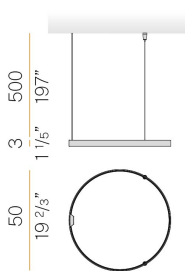

PANZERI

Zero Round

24V DC 24V

M15330.050.0510

titanium

Data sheet

CODE	M15330.050.0510
SYSTEM POWER CONSUMPTION	25W
EFFICACY	81.56lm/W
LIGHT SOURCE	LED
LIGHT SOURCE LIFETIME	L70 (B50) 60.000h
COLOUR TEMPERATURE	2700K Ra>90
LIGHT DISTRIBUTION	diffused
POWER SUPPLY	24V DC
ELECTRICAL CONFIGURATION	24V
DRIVER	remote not included
NOMINAL LUMINOUS FLUX	2835lm
LUMEN OUTPUT	2039lm
EFFICIENCY	71.9%
WEIGHT	0,83 Kg
PROTECTION DEGREE	IP20
COLOUR TOLLERANCES	SDCM 3
PACKING DIMENSIONS	142,0 x 142,0 x 69,0 cm

Single or multiple suspension lighting fixture for interiors, with direct and indirect light emission.

Bended extruded aluminium structure in white, black, bronze, mat brass or titanium polyacrylic paint.

Extruded polycarbonate diffuser with opaline finish.

Suspension kit with griplocks and 5m (196,9") long steel cables.

5m (196,9") long power cable in transparent PVC.

Provided without power canopy.

Technical drawing