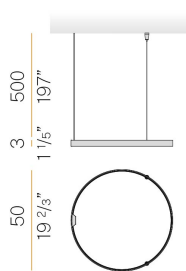

### Data sheet

CODE	M15330.050.0410
SYSTEM POWER CONSUMPTION	25W
EFFICACY	81.56lm/W
LIGHT SOURCE	LED
LIGHT SOURCE LIFETIME	L70 (B50) 60.000h
COLOUR TEMPERATURE	3000K Ra>90
LIGHT DISTRIBUTION	diffused
POWER SUPPLY	24V DC
ELECTRICAL CONFIGURATION	24V
DRIVER	remote not included
NOMINAL LUMINOUS FLUX	2835lm
LUMEN OUTPUT	2039lm
EFFICIENCY	71.9%
WEIGHT	0,83 Kg
PROTECTION DEGREE	IP20
COLOUR TOLLERANCES	SDCM 3
PACKING DIMENSIONS	143,0 x 143,0 x 70,0 cm

Extruded polycarbonate diffuser with opaline finish.

Suspension kit with griplocks and 5m (196,9") long steel cables.

5m (196,9") long power cable in transparent PVC.

Provided without power canopy.

### Technical drawing