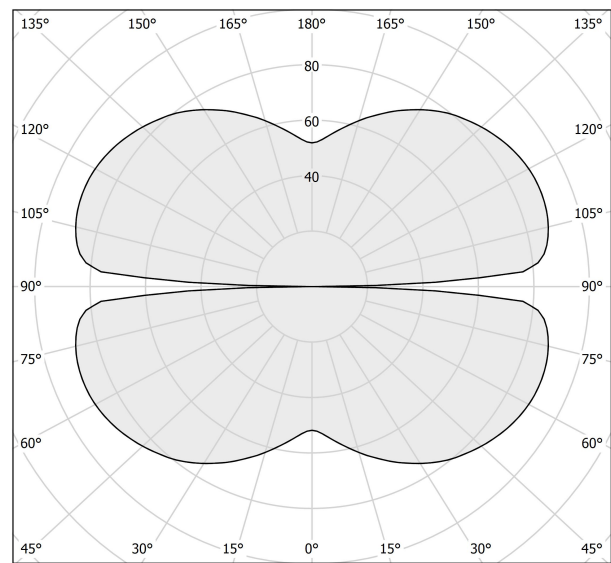

### Data sheet

CODE	M15319.100.0510
SYSTEM POWER CONSUMPTION	47W
EFFICACY	86.79lm/W
LIGHT SOURCE	LED
LIGHT SOURCE LIFETIME	L70 (B50) 60.000h
COLOUR TEMPERATURE	2700K Ra>90
LIGHT DISTRIBUTION	diffused
POWER SUPPLY	24V DC
ELECTRICAL CONFIGURATION	24V
DRIVER	remote not included
NOMINAL LUMINOUS FLUX	5670lm
LUMEN OUTPUT	4079lm
EFFICIENCY	71.9%
WEIGHT	1.43 Kg
PROTECTION DEGREE	IP20
COLOUR TOLLERANCES	SDCM 3
PACKING DIMENSIONS	130,0 x 130,0 x 57,0 cm

### Technical drawing

### Polar diagram

cd/klm  
— C0 - C180    - - - C90 - C270