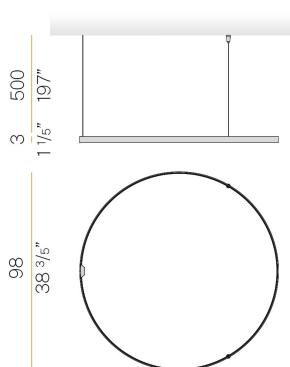

### Data sheet

CODE	M15319.100.0510
SYSTEM POWER CONSUMPTION	47W
EFFICACY	86.79lm/W
LIGHT SOURCE	LED
LIGHT SOURCE LIFETIME	L70 (B50) 60.000h
COLOUR TEMPERATURE	2700K Ra>90
LIGHT DISTRIBUTION	diffused
POWER SUPPLY	24V DC
ELECTRICAL CONFIGURATION	24V
DRIVER	remote not included
NOMINAL LUMINOUS FLUX	5670lm
LUMEN OUTPUT	4079lm
EFFICIENCY	71.9%
WEIGHT	1.43 Kg
PROTECTION DEGREE	IP20
COLOUR TOLLERANCES	SDCM 3
PACKING DIMENSIONS	130,0 x 130,0 x 57,0 cm

### Technical drawing