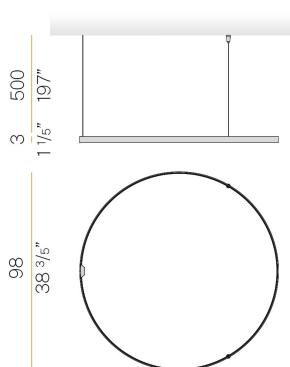

### Data sheet

CODE	M15319.100.0410
SYSTEM POWER CONSUMPTION	47W
EFFICACY	86.79lm/W
LIGHT SOURCE	LED
LIGHT SOURCE LIFETIME	L70 (B50) 60.000h
COLOUR TEMPERATURE	3000K Ra>90
LIGHT DISTRIBUTION	diffused
POWER SUPPLY	24V DC
ELECTRICAL CONFIGURATION	24V
DRIVER	remote not included
NOMINAL LUMINOUS FLUX	5670lm
LUMEN OUTPUT	4079lm
EFFICIENCY	71.9%
WEIGHT	1.43 Kg
PROTECTION DEGREE	IP20
COLOUR TOLLERANCES	SDCM 3
PACKING DIMENSIONS	131,0 x 131,0 x 58,0 cm

### Technical drawing