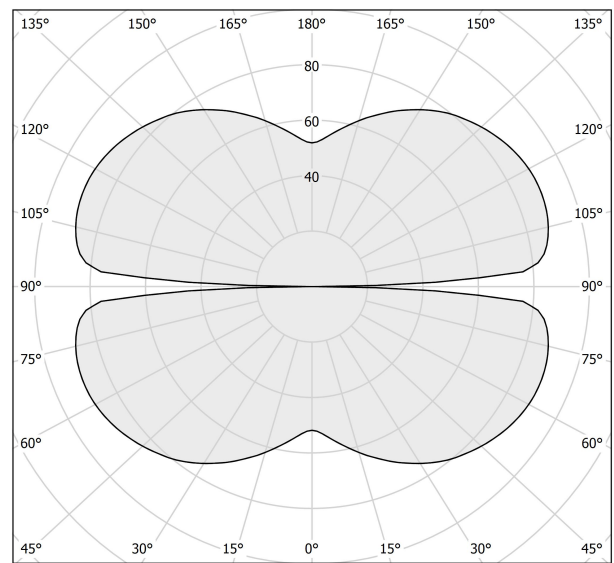

### Data sheet

CODE	M15319.100.0410
SYSTEM POWER CONSUMPTION	47W
EFFICACY	86.79lm/W
LIGHT SOURCE	LED
LIGHT SOURCE LIFETIME	L70 (B50) 60.000h
COLOUR TEMPERATURE	3000K Ra>90
LIGHT DISTRIBUTION	diffused
POWER SUPPLY	24V DC
ELECTRICAL CONFIGURATION	24V
DRIVER	remote not included
NOMINAL LUMINOUS FLUX	5670lm
LUMEN OUTPUT	4079lm
EFFICIENCY	71.9%
WEIGHT	1.43 Kg
PROTECTION DEGREE	IP20
COLOUR TOLLERANCES	SDCM 3
PACKING DIMENSIONS	131,0 x 131,0 x 58,0 cm

### Technical drawing

### Polar diagram

cd/klm  
— C0 - C180    - - - C90 - C270