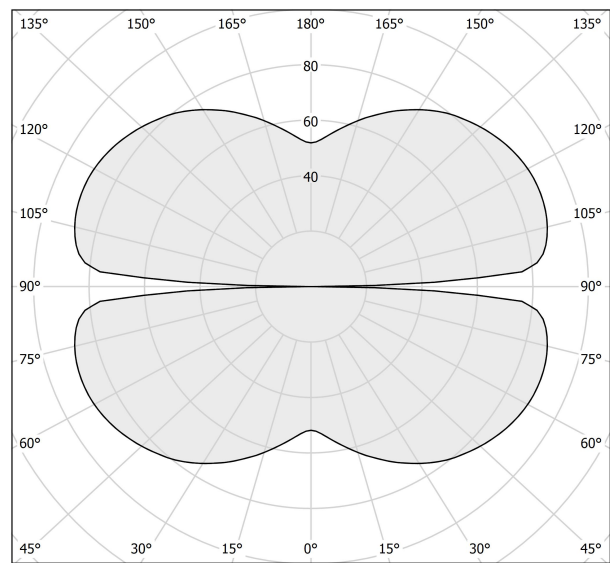

PANZERI

Zero Round

24V DC 24V

M15319.075.0510

 mat brass

Data sheet

CODE	M15319.075.0510
SYSTEM POWER CONSUMPTION	36W
EFFICACY	84.97lm/W
LIGHT SOURCE	LED
LIGHT SOURCE LIFETIME	L70 (B50) 60.000h
COLOUR TEMPERATURE	2700K Ra>90
LIGHT DISTRIBUTION	diffused
POWER SUPPLY	24V DC
ELECTRICAL CONFIGURATION	24V
DRIVER	remote not included
NOMINAL LUMINOUS FLUX	4252lm
LUMEN OUTPUT	3059lm
EFFICIENCY	71.9%
WEIGHT	1,12 Kg
PROTECTION DEGREE	IP20
COLOUR TOLLERANCES	SDCM 3
PACKING DIMENSIONS	150,0 x 150,0 x 77,0 cm

Extruded polycarbonate diffuser with opaline finish.

Suspension kit with griplocks and 5m (196,9") long steel cables.

5m (196,9") long power cable in transparent PVC.

Provided without power canopy.

Technical drawing

Polar diagram

cd/klm
— C0 - C180 - - - C90 - C270