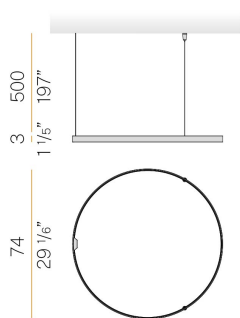

PANZERI

Zero Round

24V DC 24V

M15319.075.0510

 mat brass

Data sheet

CODE	M15319.075.0510
SYSTEM POWER CONSUMPTION	36W
EFFICACY	84.97lm/W
LIGHT SOURCE	LED
LIGHT SOURCE LIFETIME	L70 (B50) 60.000h
COLOUR TEMPERATURE	2700K Ra>90
LIGHT DISTRIBUTION	diffused
POWER SUPPLY	24V DC
ELECTRICAL CONFIGURATION	24V
DRIVER	remote not included
NOMINAL LUMINOUS FLUX	4252lm
LUMEN OUTPUT	3059lm
EFFICIENCY	71.9%
WEIGHT	1,12 Kg
PROTECTION DEGREE	IP20
COLOUR TOLLERANCES	SDCM 3
PACKING DIMENSIONS	150,0 x 150,0 x 77,0 cm

Single or multiple suspension lighting fixture for interiors, with direct and indirect light emission.

Bended extruded aluminium structure in white, black, bronze, mat brass or titanium polyacrylic paint.

Extruded polycarbonate diffuser with opaline finish.

Suspension kit with griplocks and 5m (196,9") long steel cables.

5m (196,9") long power cable in transparent PVC.

Provided without power canopy.

Technical drawing