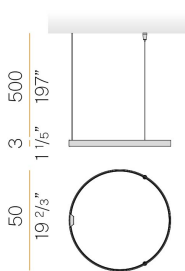

### Data sheet

CODE	M15319.050.0510
SYSTEM POWER CONSUMPTION	25W
EFFICACY	81.56lm/W
LIGHT SOURCE	LED
LIGHT SOURCE LIFETIME	L70 (B50) 60.000h
COLOUR TEMPERATURE	2700K Ra>90
LIGHT DISTRIBUTION	diffused
POWER SUPPLY	24V DC
ELECTRICAL CONFIGURATION	24V
DRIVER	remote not included
NOMINAL LUMINOUS FLUX	2396lm
LUMEN OUTPUT	2039lm
EFFICIENCY	85.1%
WEIGHT	0,83 Kg
PROTECTION DEGREE	IP20
COLOUR TOLLERANCES	SDCM 3
PACKING DIMENSIONS	140,0 x 140,0 x 67,0 cm

Extruded polycarbonate diffuser with opaline finish.

Suspension kit with griplocks and 5m (196,9") long steel cables.

5m (196,9") long power cable in transparent PVC.

Provided without power canopy.

### Technical drawing