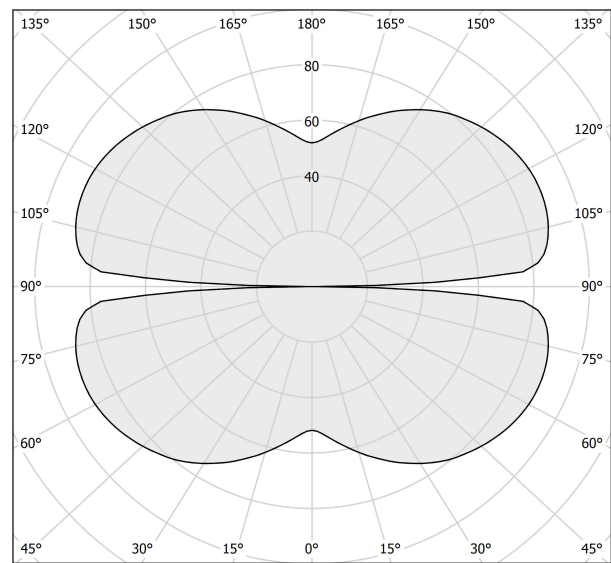

### Data sheet

CODE	M15319.050.0510
SYSTEM POWER CONSUMPTION	25W
EFFICACY	81.56lm/W
LIGHT SOURCE	LED
LIGHT SOURCE LIFETIME	L70 (B50) 60.000h
COLOUR TEMPERATURE	2700K Ra>90
LIGHT DISTRIBUTION	diffused
POWER SUPPLY	24V DC
ELECTRICAL CONFIGURATION	24V
DRIVER	remote not included
NOMINAL LUMINOUS FLUX	2396lm
LUMEN OUTPUT	2039lm
EFFICIENCY	85.1%
WEIGHT	0,83 Kg
PROTECTION DEGREE	IP20
COLOUR TOLLERANCES	SDCM 3
PACKING DIMENSIONS	140,0 x 140,0 x 67,0 cm

### Technical drawing

### Polar diagram

cd/klm  
— C0 - C180    - - - C90 - C270