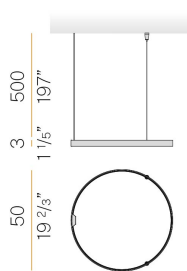

### Data sheet

CODE	M15319.050.0410
SYSTEM POWER CONSUMPTION	25W
EFFICACY	81.56lm/W
LIGHT SOURCE	LED
LIGHT SOURCE LIFETIME	L70 (B50) 60.000h
COLOUR TEMPERATURE	3000K Ra>90
LIGHT DISTRIBUTION	diffused
POWER SUPPLY	24V DC
ELECTRICAL CONFIGURATION	24V
DRIVER	remote not included
NOMINAL LUMINOUS FLUX	2835lm
LUMEN OUTPUT	2039lm
EFFICIENCY	71.9%
WEIGHT	0,83 Kg
PROTECTION DEGREE	IP20
COLOUR TOLLERANCES	SDCM 3
PACKING DIMENSIONS	141,0 x 141,0 x 68,0 cm

Extruded polycarbonate diffuser with opaline finish.

Suspension kit with griplocks and 5m (196,9") long steel cables.

5m (196,9") long power cable in transparent PVC.

Provided without power canopy.

### Technical drawing