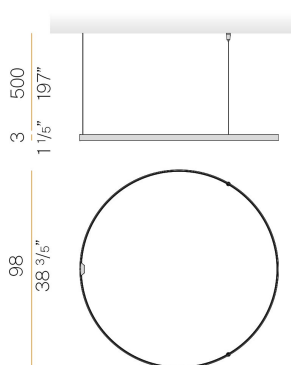

PANZERI

Zero Round

24V DC 24V

M15317.100.0510

bronze

Data sheet

CODE	M15317.100.0510
SYSTEM POWER CONSUMPTION	47W
EFFICACY	86.79lm/W
LIGHT SOURCE	LED
LIGHT SOURCE LIFETIME	L70 (B50) 60.000h
COLOUR TEMPERATURE	2700K Ra>90
LIGHT DISTRIBUTION	diffused
POWER SUPPLY	24V DC
ELECTRICAL CONFIGURATION	24V
DRIVER	remote not included
NOMINAL LUMINOUS FLUX	5670lm
LUMEN OUTPUT	4079lm
EFFICIENCY	71.9%
WEIGHT	1,43 Kg
PROTECTION DEGREE	IP20
COLOUR TOLLERANCES	SDCM 3
PACKING DIMENSIONS	126,0 x 126,0 x 53,0 cm

Single or multiple suspension lighting fixture for interiors, with direct and indirect light emission.

Bended extruded aluminium structure in white, black, bronze, mat brass or titanium polyacrylic paint.

Extruded polycarbonate diffuser with opaline finish.

Suspension kit with griplocks and 5m (196,9") long steel cables.

5m (196,9") long power cable in transparent PVC.

Provided without power canopy.

Technical drawing

Polar diagram

cd/klm
— C0 - C180 - - - C90 - C270