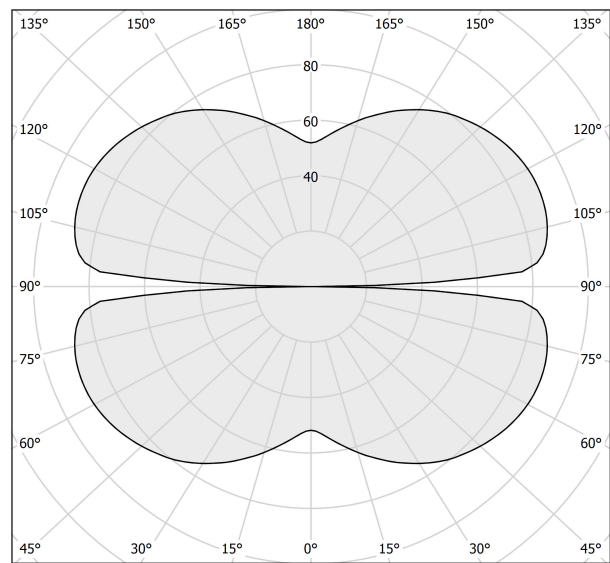

PANZERI

Zero Round

24V DC 24V

M15317.100.0510

bronze

Data sheet

CODE	M15317.100.0510
SYSTEM POWER CONSUMPTION	47W
EFFICACY	86.79lm/W
LIGHT SOURCE	LED
LIGHT SOURCE LIFETIME	L70 (B50) 60.000h
COLOUR TEMPERATURE	2700K Ra>90
LIGHT DISTRIBUTION	diffused
POWER SUPPLY	24V DC
ELECTRICAL CONFIGURATION	24V
DRIVER	remote not included
NOMINAL LUMINOUS FLUX	5670lm
LUMEN OUTPUT	4079lm
EFFICIENCY	71.9%
WEIGHT	1,43 Kg
PROTECTION DEGREE	IP20
COLOUR TOLLERANCES	SDCM 3
PACKING DIMENSIONS	126,0 x 126,0 x 53,0 cm

Extruded polycarbonate diffuser with opaline finish.

Suspension kit with griplocks and 5m (196,9") long steel cables.

5m (196,9") long power cable in transparent PVC.

Provided without power canopy.

Technical drawing

Polar diagram

cd/klm
— C0 - C180 - - - C90 - C270