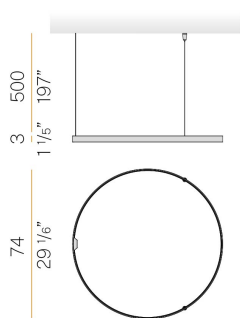

PANZERI

Zero Round

24V DC 24V

M15317.075.0510

bronze

Data sheet

CODE	M15317.075.0510
SYSTEM POWER CONSUMPTION	36W
EFFICACY	84.97lm/W
LIGHT SOURCE	LED
LIGHT SOURCE LIFETIME	L70 (B50) 60.000h
COLOUR TEMPERATURE	2700K Ra>90
LIGHT DISTRIBUTION	diffused
POWER SUPPLY	24V DC
ELECTRICAL CONFIGURATION	24V
DRIVER	remote not included
NOMINAL LUMINOUS FLUX	4252lm
LUMEN OUTPUT	3059lm
EFFICIENCY	71.9%
WEIGHT	1,12 Kg
PROTECTION DEGREE	IP20
COLOUR TOLLERANCES	SDCM 3
PACKING DIMENSIONS	146,0 x 146,0 x 73,0 cm

Single or multiple suspension lighting fixture for interiors, with direct and indirect light emission.

Bended extruded aluminium structure in white, black, bronze, mat brass or titanium polyacrylic paint.

Extruded polycarbonate diffuser with opaline finish.

Suspension kit with griplocks and 5m (196,9") long steel cables.

5m (196,9") long power cable in transparent PVC.

Provided without power canopy.

Technical drawing