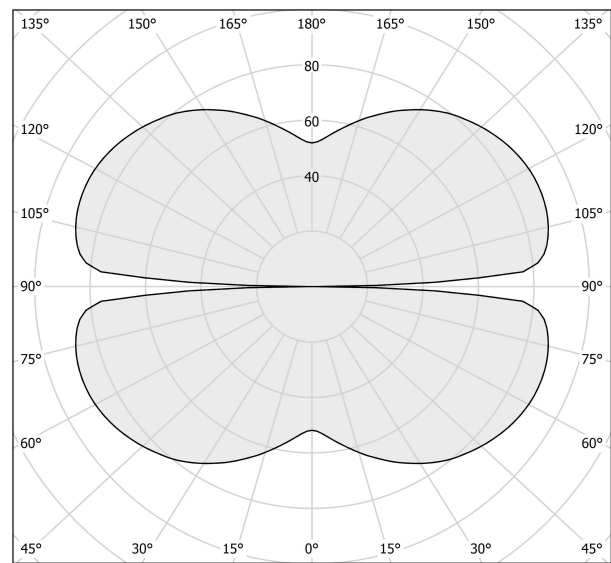

PANZERI

Zero Round

24V DC 24V

M15317.075.0510

bronze

Data sheet

CODE	M15317.075.0510
SYSTEM POWER CONSUMPTION	36W
EFFICACY	84.97lm/W
LIGHT SOURCE	LED
LIGHT SOURCE LIFETIME	L70 (B50) 60.000h
COLOUR TEMPERATURE	2700K Ra>90
LIGHT DISTRIBUTION	diffused
POWER SUPPLY	24V DC
ELECTRICAL CONFIGURATION	24V
DRIVER	remote not included
NOMINAL LUMINOUS FLUX	4252lm
LUMEN OUTPUT	3059lm
EFFICIENCY	71.9%
WEIGHT	1,12 Kg
PROTECTION DEGREE	IP20
COLOUR TOLLERANCES	SDCM 3
PACKING DIMENSIONS	146,0 x 146,0 x 73,0 cm

Extruded polycarbonate diffuser with opaline finish.

Suspension kit with griplocks and 5m (196,9") long steel cables.

5m (196,9") long power cable in transparent PVC.

Provided without power canopy.

Technical drawing

Polar diagram

cd/klm
— C0 - C180 - - - C90 - C270