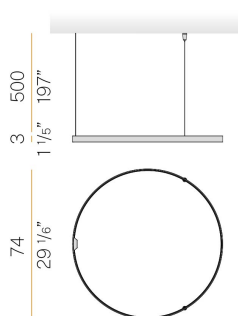

PANZERI

Zero Round

24V DC 24V

M15317.075.0410

Data sheet

CODE	M15317.075.0410
SYSTEM POWER CONSUMPTION	36W
EFFICACY	84.97lm/W
LIGHT SOURCE	LED
LIGHT SOURCE LIFETIME	L70 (B50) 60.000h
COLOUR TEMPERATURE	3000K Ra>90
LIGHT DISTRIBUTION	diffused
POWER SUPPLY	24V DC
ELECTRICAL CONFIGURATION	24V
DRIVER	remote not included
NOMINAL LUMINOUS FLUX	4252lm
LUMEN OUTPUT	3059lm
EFFICIENCY	71.9%
WEIGHT	1,12 Kg
PROTECTION DEGREE	IP20
COLOUR TOLLERANCES	SDCM 3
PACKING DIMENSIONS	147,0 x 147,0 x 74,0 cm

Single or multiple suspension lighting fixture for interiors, with direct and indirect light emission.

Bended extruded aluminium structure in white, black, bronze, mat brass or titanium polyacrylic paint.

Extruded polycarbonate diffuser with opaline finish.

Suspension kit with griplocks and 5m (196,9") long steel cables.

5m (196,9") long power cable in transparent PVC.

Provided without power canopy.

Technical drawing