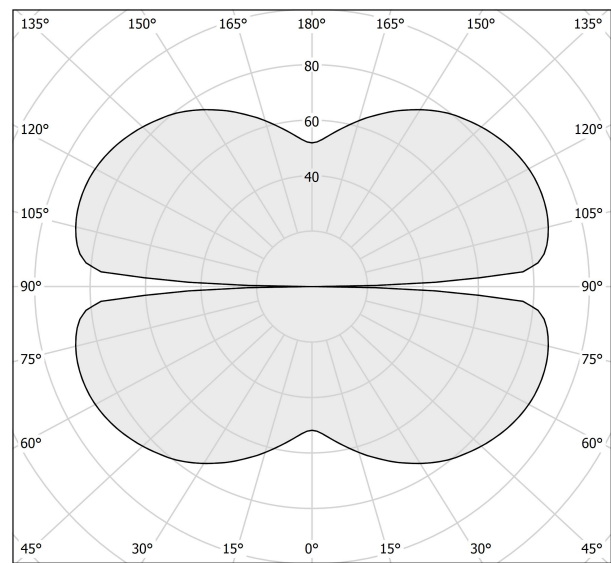

PANZERI

Zero Round

24V DC 24V

M15317.075.0410

Data sheet

CODE	M15317.075.0410
SYSTEM POWER CONSUMPTION	36W
EFFICACY	84.97lm/W
LIGHT SOURCE	LED
LIGHT SOURCE LIFETIME	L70 (B50) 60.000h
COLOUR TEMPERATURE	3000K Ra>90
LIGHT DISTRIBUTION	diffused
POWER SUPPLY	24V DC
ELECTRICAL CONFIGURATION	24V
DRIVER	remote not included
NOMINAL LUMINOUS FLUX	4252lm
LUMEN OUTPUT	3059lm
EFFICIENCY	71.9%
WEIGHT	1,12 Kg
PROTECTION DEGREE	IP20
COLOUR TOLLERANCES	SDCM 3
PACKING DIMENSIONS	147,0 x 147,0 x 74,0 cm

Extruded polycarbonate diffuser with opaline finish.

Suspension kit with griplocks and 5m (196,9") long steel cables.

5m (196,9") long power cable in transparent PVC.

Provided without power canopy.

Technical drawing

Polar diagram

cd/klm
— C0 - C180 - - - C90 - C270