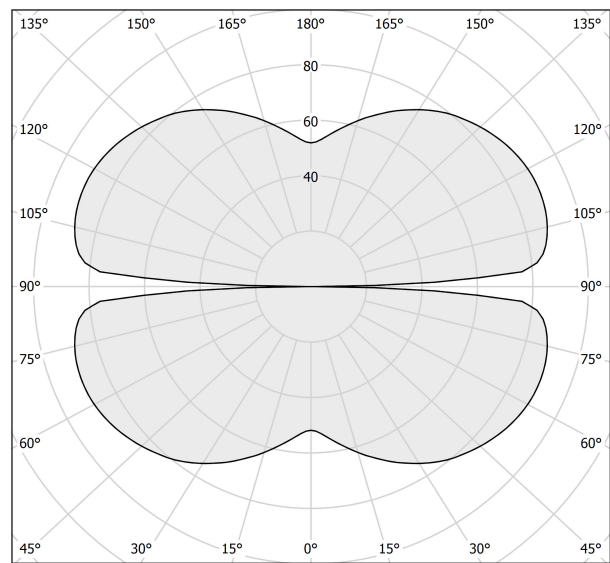

### Data sheet

CODE	M15317.050.0510
SYSTEM POWER CONSUMPTION	25W
EFFICACY	81.56lm/W
LIGHT SOURCE	LED
LIGHT SOURCE LIFETIME	L70 (B50) 60.000h
COLOUR TEMPERATURE	2700K Ra>90
LIGHT DISTRIBUTION	diffused
POWER SUPPLY	24V DC
ELECTRICAL CONFIGURATION	24V
DRIVER	remote not included
NOMINAL LUMINOUS FLUX	2835lm
LUMEN OUTPUT	2039lm
EFFICIENCY	71.9%
WEIGHT	0,83 Kg
PROTECTION DEGREE	IP20
COLOUR TOLLERANCES	SDCM 3
PACKING DIMENSIONS	136,0 x 136,0 x 63,0 cm

### Technical drawing

### Polar diagram

cd/klm  
— C0 - C180    - - - C90 - C270