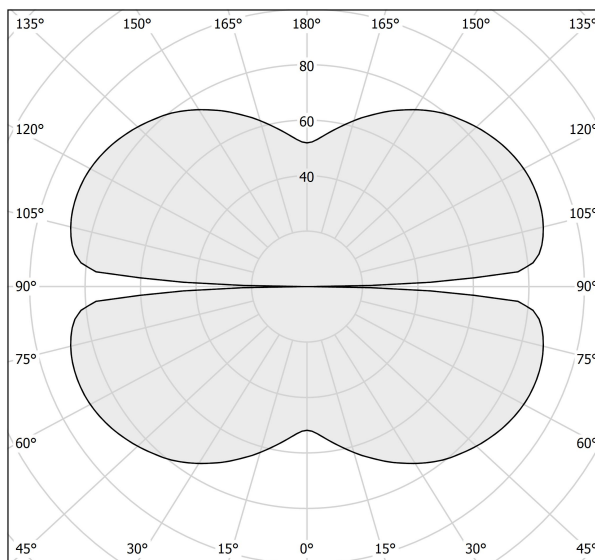

PANZERI

Zero Round

24V DC 24V

M15317.050.0510

Data sheet

CODE	M15317.050.0510
SYSTEM POWER CONSUMPTION	25W
EFFICACY	81.56lm/W
LIGHT SOURCE	LED
LIGHT SOURCE LIFETIME	L70 (B50) 60.000h
COLOUR TEMPERATURE	2700K Ra>90
LIGHT DISTRIBUTION	diffused
POWER SUPPLY	24V DC
ELECTRICAL CONFIGURATION	24V
DRIVER	remote not included
NOMINAL LUMINOUS FLUX	2396lm
LUMEN OUTPUT	2039lm
EFFICIENCY	85.1%
WEIGHT	0,83 Kg
PROTECTION DEGREE	IP20
COLOUR TOLLERANCES	SDCM 3
PACKING DIMENSIONS	136,0 x 136,0 x 63,0 cm

Extruded polycarbonate diffuser with opaline finish.

Suspension kit with griplocks and 5m (196,9") long steel cables.

5m (196,9") long power cable in transparent PVC.

Provided without power canopy.

Technical drawing

Polar diagram

cd/klm
— C0 - C180 - - - C90 - C270