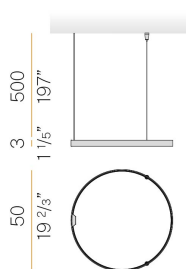

PANZERI

Zero Round

24V DC 24V

M15317.050.0510

Data sheet

CODE	M15317.050.0510
SYSTEM POWER CONSUMPTION	25W
EFFICACY	81.56lm/W
LIGHT SOURCE	LED
LIGHT SOURCE LIFETIME	L70 (B50) 60.000h
COLOUR TEMPERATURE	2700K Ra>90
LIGHT DISTRIBUTION	diffused
POWER SUPPLY	24V DC
ELECTRICAL CONFIGURATION	24V
DRIVER	remote not included
NOMINAL LUMINOUS FLUX	2396lm
LUMEN OUTPUT	2039lm
EFFICIENCY	85.1%
WEIGHT	0,83 Kg
PROTECTION DEGREE	IP20
COLOUR TOLLERANCES	SDCM 3
PACKING DIMENSIONS	136,0 x 136,0 x 63,0 cm

Single or multiple suspension lighting fixture for interiors, with direct and indirect light emission.

Bended extruded aluminium structure in white, black, bronze, mat brass or titanium polyacrylic paint.

Extruded polycarbonate diffuser with opaline finish.

Suspension kit with griplocks and 5m (196,9") long steel cables.

5m (196,9") long power cable in transparent PVC.

Provided without power canopy.

Technical drawing