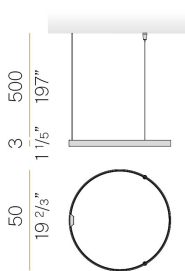

### Data sheet

CODE	M15317.050.0510
SYSTEM POWER CONSUMPTION	25W
EFFICACY	81.56lm/W
LIGHT SOURCE	LED
LIGHT SOURCE LIFETIME	L70 (B50) 60.000h
COLOUR TEMPERATURE	2700K Ra>90
LIGHT DISTRIBUTION	diffused
POWER SUPPLY	24V DC
ELECTRICAL CONFIGURATION	24V
DRIVER	remote not included
NOMINAL LUMINOUS FLUX	2835lm
LUMEN OUTPUT	2039lm
EFFICIENCY	71.9%
WEIGHT	0,83 Kg
PROTECTION DEGREE	IP20
COLOUR TOLLERANCES	SDCM 3
PACKING DIMENSIONS	136,0 x 136,0 x 63,0 cm

Extruded polycarbonate diffuser with opaline finish.

Suspension kit with griplocks and 5m (196,9") long steel cables.

5m (196,9") long power cable in transparent PVC.

Provided without power canopy.

### Technical drawing