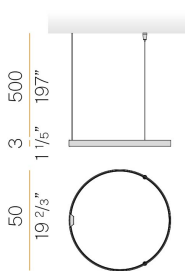

PANZERI

Zero Round

24V DC 24V

M15317.050.0410

Data sheet

CODE	M15317.050.0410
SYSTEM POWER CONSUMPTION	25W
EFFICACY	81.56lm/W
LIGHT SOURCE	LED
LIGHT SOURCE LIFETIME	L70 (B50) 60.000h
COLOUR TEMPERATURE	3000K Ra>90
LIGHT DISTRIBUTION	diffused
POWER SUPPLY	24V DC
ELECTRICAL CONFIGURATION	24V
DRIVER	remote not included
NOMINAL LUMINOUS FLUX	2835lm
LUMEN OUTPUT	2039lm
EFFICIENCY	71.9%
WEIGHT	0,83 Kg
PROTECTION DEGREE	IP20
COLOUR TOLLERANCES	SDCM 3
PACKING DIMENSIONS	137,0 x 137,0 x 64,0 cm

Single or multiple suspension lighting fixture for interiors, with direct and indirect light emission.

Bended extruded aluminium structure in white, black, bronze, mat brass or titanium polyacrylic paint.

Extruded polycarbonate diffuser with opaline finish.

Suspension kit with griplocks and 5m (196,9") long steel cables.

5m (196,9") long power cable in transparent PVC.

Provided without power canopy.

Technical drawing