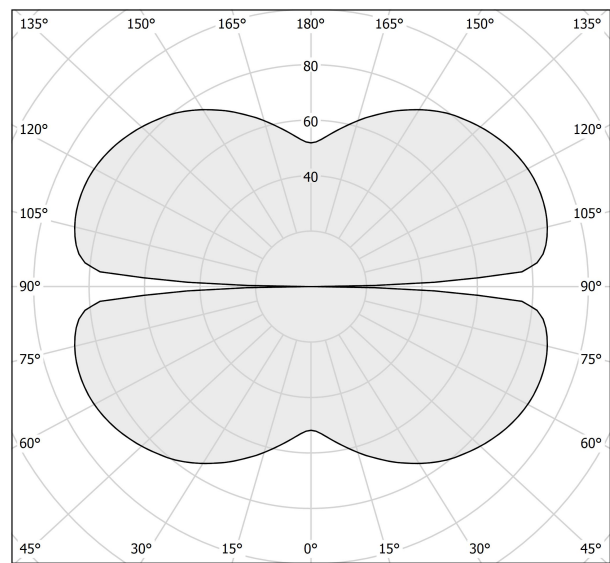

PANZERI

Zero Round

24V DC 24V

M15317.050.0410

Data sheet

CODE	M15317.050.0410
SYSTEM POWER CONSUMPTION	25W
EFFICACY	81.56lm/W
LIGHT SOURCE	LED
LIGHT SOURCE LIFETIME	L70 (B50) 60.000h
COLOUR TEMPERATURE	3000K Ra>90
LIGHT DISTRIBUTION	diffused
POWER SUPPLY	24V DC
ELECTRICAL CONFIGURATION	24V
DRIVER	remote not included
NOMINAL LUMINOUS FLUX	2835lm
LUMEN OUTPUT	2039lm
EFFICIENCY	71.9%
WEIGHT	0,83 Kg
PROTECTION DEGREE	IP20
COLOUR TOLLERANCES	SDCM 3
PACKING DIMENSIONS	137,0 x 137,0 x 64,0 cm

Extruded polycarbonate diffuser with opaline finish.

Suspension kit with griplocks and 5m (196,9") long steel cables.

5m (196,9") long power cable in transparent PVC.

Provided without power canopy.

Technical drawing

Polar diagram

cd/klm
— C0 - C180 - - - C90 - C270