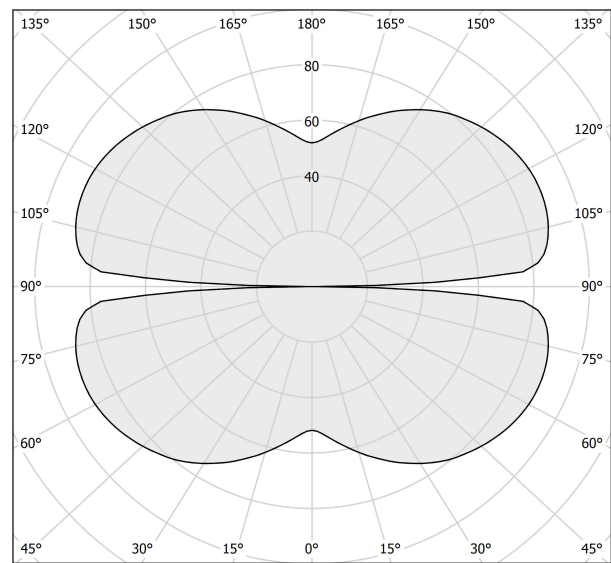

### Data sheet

CODE	M15305.075.0510
SYSTEM POWER CONSUMPTION	36W
EFFICACY	84.97lm/W
LIGHT SOURCE	LED
LIGHT SOURCE LIFETIME	L70 (B50) 60.000h
COLOUR TEMPERATURE	2700K Ra>90
LIGHT DISTRIBUTION	diffused
POWER SUPPLY	24V DC
ELECTRICAL CONFIGURATION	24V
DRIVER	remote not included
NOMINAL LUMINOUS FLUX	3594lm
LUMEN OUTPUT	3059lm
EFFICIENCY	85.1%
WEIGHT	1,12 Kg
PROTECTION DEGREE	IP20
COLOUR TOLLERANCES	SDCM 3
PACKING DIMENSIONS	144,0 x 144,0 x 71,0 cm

### Technical drawing

### Polar diagram

cd/klm  
— C0 - C180    - - - C90 - C270