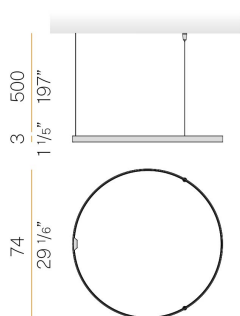

### Data sheet

CODE	M15305.075.0510
SYSTEM POWER CONSUMPTION	36W
EFFICACY	84.97lm/W
LIGHT SOURCE	LED
LIGHT SOURCE LIFETIME	L70 (B50) 60.000h
COLOUR TEMPERATURE	2700K Ra>90
LIGHT DISTRIBUTION	diffused
POWER SUPPLY	24V DC
ELECTRICAL CONFIGURATION	24V
DRIVER	remote not included
NOMINAL LUMINOUS FLUX	3594lm
LUMEN OUTPUT	3059lm
EFFICIENCY	85.1%
WEIGHT	1,12 Kg
PROTECTION DEGREE	IP20
COLOUR TOLLERANCES	SDCM 3
PACKING DIMENSIONS	144,0 x 144,0 x 71,0 cm

Extruded polycarbonate diffuser with opaline finish.

Suspension kit with griplocks and 5m (196,9") long steel cables.

5m (196,9") long power cable in transparent PVC.

Provided without power canopy.

### Technical drawing