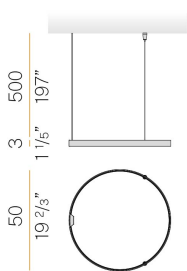

PANZERI

Zero Round

24V DC 24V

M15305.050.0510

 champagne

Data sheet

CODE	M15305.050.0510
SYSTEM POWER CONSUMPTION	25W
EFFICACY	81.56lm/W
LIGHT SOURCE	LED
LIGHT SOURCE LIFETIME	L70 (B50) 60.000h
COLOUR TEMPERATURE	2700K Ra>90
LIGHT DISTRIBUTION	diffused
POWER SUPPLY	24V DC
ELECTRICAL CONFIGURATION	24V
DRIVER	remote not included
NOMINAL LUMINOUS FLUX	2396lm
LUMEN OUTPUT	2039lm
EFFICIENCY	85.1%
WEIGHT	0,83 Kg
PROTECTION DEGREE	IP20
COLOUR TOLLERANCES	SDCM 3
PACKING DIMENSIONS	134,0 x 134,0 x 61,0 cm

Single or multiple suspension lighting fixture for interiors, with direct and indirect light emission.

Bended extruded aluminium structure in white, black, bronze, mat brass or titanium polyacrylic paint.

Extruded polycarbonate diffuser with opaline finish.

Suspension kit with griplocks and 5m (196,9") long steel cables.

5m (196,9") long power cable in transparent PVC.

Provided without power canopy.

Technical drawing