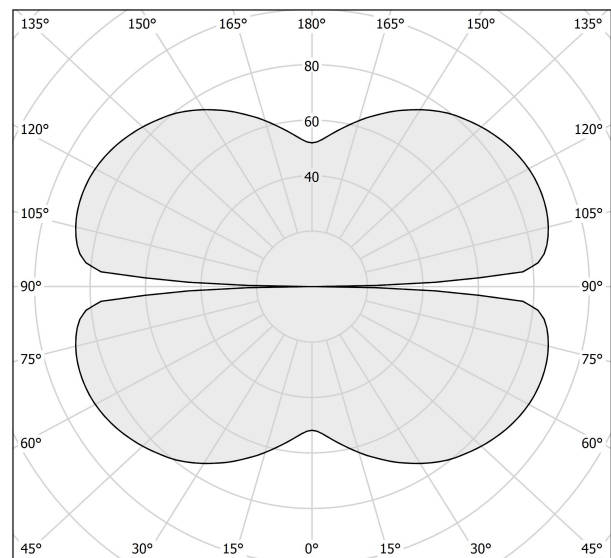

PANZERI

Zero Round

24V DC 24V

M15305.050.0510

 champagne

Data sheet

CODE	M15305.050.0510
SYSTEM POWER CONSUMPTION	25W
EFFICACY	81.56lm/W
LIGHT SOURCE	LED
LIGHT SOURCE LIFETIME	L70 (B50) 60.000h
COLOUR TEMPERATURE	2700K Ra>90
LIGHT DISTRIBUTION	diffused
POWER SUPPLY	24V DC
ELECTRICAL CONFIGURATION	24V
DRIVER	remote not included
NOMINAL LUMINOUS FLUX	2396lm
LUMEN OUTPUT	2039lm
EFFICIENCY	85.1%
WEIGHT	0,83 Kg
PROTECTION DEGREE	IP20
COLOUR TOLLERANCES	SDCM 3
PACKING DIMENSIONS	134,0 x 134,0 x 61,0 cm

Extruded polycarbonate diffuser with opaline finish.

Suspension kit with griplocks and 5m (196,9") long steel cables.

5m (196,9") long power cable in transparent PVC.

Provided without power canopy.

Technical drawing

Polar diagram

cd/klm
— C0 - C180 - - - C90 - C270