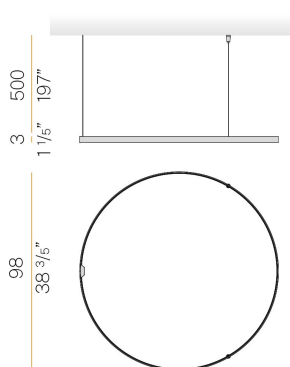

PANZERI

Zero Round

24V DC 24V

M15302.100.0510

● black

Data sheet

CODE	M15302.100.0510
SYSTEM POWER CONSUMPTION	47W
EFFICACY	86.79lm/W
LIGHT SOURCE	LED
LIGHT SOURCE LIFETIME	L70 (B50) 60.000h
COLOUR TEMPERATURE	2700K Ra>90
LIGHT DISTRIBUTION	diffused
POWER SUPPLY	24V DC
ELECTRICAL CONFIGURATION	24V
DRIVER	remote not included
NOMINAL LUMINOUS FLUX	5670lm
LUMEN OUTPUT	4079lm
EFFICIENCY	71.9%
WEIGHT	1,43 Kg
PROTECTION DEGREE	IP20
COLOUR TOLLERANCES	SDCM 3
PACKING DIMENSIONS	128,0 x 128,0 x 55,0 cm

Single or multiple suspension lighting fixture for interiors, with direct and indirect light emission.

Bended extruded aluminium structure in white, black, bronze, mat brass or titanium polyacrylic paint.

Extruded polycarbonate diffuser with opaline finish.

Suspension kit with griplocks and 5m (196,9") long steel cables.

5m (196,9") long power cable in transparent PVC.

Provided without power canopy.

Technical drawing

Polar diagram

cd/klm
— C0 - C180 - - - C90 - C270