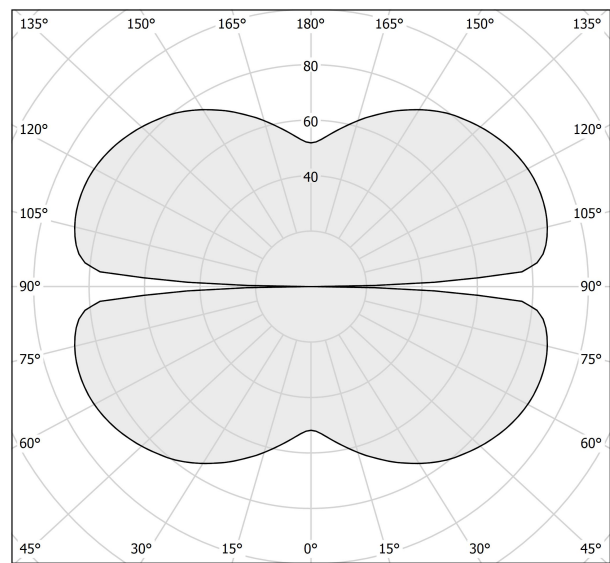

PANZERI

Zero Round

24V DC 24V

M15302.100.0510

● black

Data sheet

CODE	M15302.100.0510
SYSTEM POWER CONSUMPTION	47W
EFFICACY	86.79lm/W
LIGHT SOURCE	LED
LIGHT SOURCE LIFETIME	L70 (B50) 60.000h
COLOUR TEMPERATURE	2700K Ra>90
LIGHT DISTRIBUTION	diffused
POWER SUPPLY	24V DC
ELECTRICAL CONFIGURATION	24V
DRIVER	remote not included
NOMINAL LUMINOUS FLUX	5670lm
LUMEN OUTPUT	4079lm
EFFICIENCY	71.9%
WEIGHT	1,43 Kg
PROTECTION DEGREE	IP20
COLOUR TOLLERANCES	SDCM 3
PACKING DIMENSIONS	128,0 x 128,0 x 55,0 cm

Extruded polycarbonate diffuser with opaline finish.

Suspension kit with griplocks and 5m (196,9") long steel cables.

5m (196,9") long power cable in transparent PVC.

Provided without power canopy.

Technical drawing

Polar diagram

cd/klm
— C0 - C180 - - - C90 - C270