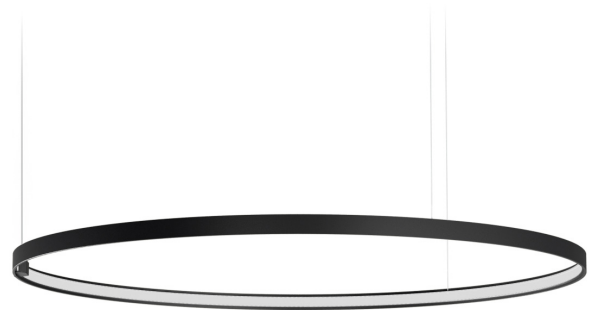

PANZERI

Zero Round

24V DC 24V

M15302.100.0510

● black

Data sheet

CODE	M15302.100.0510
SYSTEM POWER CONSUMPTION	47W
EFFICACY	86.79lm/W
LIGHT SOURCE	LED
LIGHT SOURCE LIFETIME	L70 (B50) 60.000h
COLOUR TEMPERATURE	2700K Ra>90
LIGHT DISTRIBUTION	diffused
POWER SUPPLY	24V DC
ELECTRICAL CONFIGURATION	24V
DRIVER	remote not included
NOMINAL LUMINOUS FLUX	5670lm
LUMEN OUTPUT	4079lm
EFFICIENCY	71.9%
WEIGHT	1,43 Kg
PROTECTION DEGREE	IP20
COLOUR TOLLERANCES	SDCM 3
PACKING DIMENSIONS	128,0 x 128,0 x 55,0 cm

Single or multiple suspension lighting fixture for interiors, with direct and indirect light emission.

Bended extruded aluminium structure in white, black, bronze, mat brass or titanium polyacrylic paint.

Extruded polycarbonate diffuser with opaline finish.

Suspension kit with griplocks and 5m (196,9") long steel cables.

5m (196,9") long power cable in transparent PVC.

Provided without power canopy.

Technical drawing