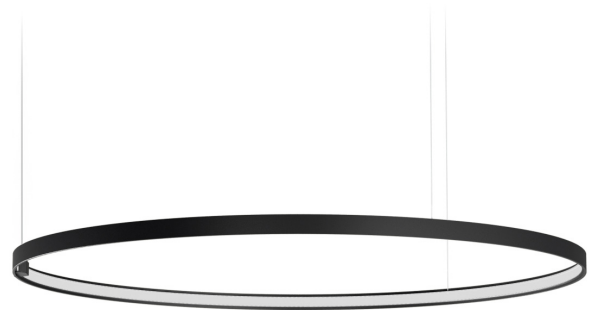

PANZERI

Zero Round

24V DC 24V

M15302.100.0410

● black

Data sheet

CODE	M15302.100.0410
SYSTEM POWER CONSUMPTION	47W
EFFICACY	86.79lm/W
LIGHT SOURCE	LED
LIGHT SOURCE LIFETIME	L70 (B50) 60.000h
COLOUR TEMPERATURE	3000K Ra>90
LIGHT DISTRIBUTION	diffused
POWER SUPPLY	24V DC
ELECTRICAL CONFIGURATION	24V
DRIVER	remote not included
NOMINAL LUMINOUS FLUX	5670lm
LUMEN OUTPUT	4079lm
EFFICIENCY	71.9%
WEIGHT	1,43 Kg
PROTECTION DEGREE	IP20
COLOUR TOLLERANCES	SDCM 3
PACKING DIMENSIONS	129,0 x 129,0 x 56,0 cm

Single or multiple suspension lighting fixture for interiors, with direct and indirect light emission.

Bended extruded aluminium structure in white, black, bronze, mat brass or titanium polyacrylic paint.

Extruded polycarbonate diffuser with opaline finish.

Suspension kit with griplocks and 5m (196,9") long steel cables.

5m (196,9") long power cable in transparent PVC.

Provided without power canopy.

Technical drawing