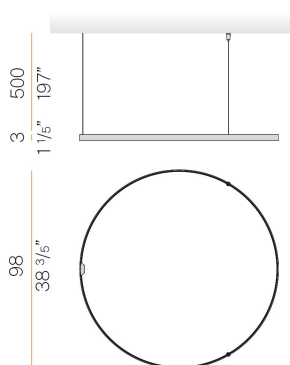

PANZERI

Zero Round

24V DC 24V

M15302.100.0410

● black

Data sheet

CODE	M15302.100.0410
SYSTEM POWER CONSUMPTION	47W
EFFICACY	86.79lm/W
LIGHT SOURCE	LED
LIGHT SOURCE LIFETIME	L70 (B50) 60.000h
COLOUR TEMPERATURE	3000K Ra>90
LIGHT DISTRIBUTION	diffused
POWER SUPPLY	24V DC
ELECTRICAL CONFIGURATION	24V
DRIVER	remote not included
NOMINAL LUMINOUS FLUX	5670lm
LUMEN OUTPUT	4079lm
EFFICIENCY	71.9%
WEIGHT	1,43 Kg
PROTECTION DEGREE	IP20
COLOUR TOLLERANCES	SDCM 3
PACKING DIMENSIONS	129,0 x 129,0 x 56,0 cm

Single or multiple suspension lighting fixture for interiors, with direct and indirect light emission.

Bended extruded aluminium structure in white, black, bronze, mat brass or titanium polyacrylic paint.

Extruded polycarbonate diffuser with opaline finish.

Suspension kit with griplocks and 5m (196,9") long steel cables.

5m (196,9") long power cable in transparent PVC.

Provided without power canopy.

Technical drawing

Polar diagram

cd/klm
— C0 - C180 - - - C90 - C270