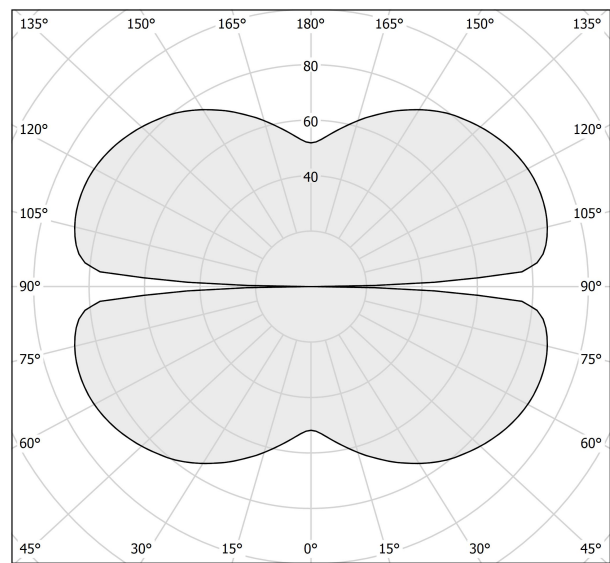

PANZERI

Zero Round

24V DC 24V

M15302.100.0410

● black

Data sheet

CODE	M15302.100.0410
SYSTEM POWER CONSUMPTION	47W
EFFICACY	86.79lm/W
LIGHT SOURCE	LED
LIGHT SOURCE LIFETIME	L70 (B50) 60.000h
COLOUR TEMPERATURE	3000K Ra>90
LIGHT DISTRIBUTION	diffused
POWER SUPPLY	24V DC
ELECTRICAL CONFIGURATION	24V
DRIVER	remote not included
NOMINAL LUMINOUS FLUX	5670lm
LUMEN OUTPUT	4079lm
EFFICIENCY	71.9%
WEIGHT	1,43 Kg
PROTECTION DEGREE	IP20
COLOUR TOLLERANCES	SDCM 3
PACKING DIMENSIONS	129,0 x 129,0 x 56,0 cm

Extruded polycarbonate diffuser with opaline finish.

Suspension kit with griplocks and 5m (196,9") long steel cables.

5m (196,9") long power cable in transparent PVC.

Provided without power canopy.

Technical drawing

Polar diagram

cd/klm
— C0 - C180 - - - C90 - C270