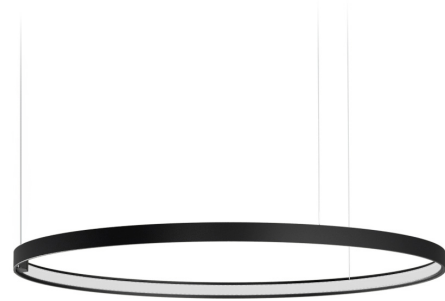

PANZERI

Zero Round

24V DC 24V

M15302.075.0510

 black

Data sheet

CODE	M15302.075.0510
SYSTEM POWER CONSUMPTION	36W
EFFICACY	84.97lm/W
LIGHT SOURCE	LED
LIGHT SOURCE LIFETIME	L70 (B50) 60.000h
COLOUR TEMPERATURE	2700K Ra>90
LIGHT DISTRIBUTION	diffused
POWER SUPPLY	24V DC
ELECTRICAL CONFIGURATION	24V
DRIVER	remote not included
NOMINAL LUMINOUS FLUX	3594lm
LUMEN OUTPUT	3059lm
EFFICIENCY	85.1%
WEIGHT	1,12 Kg
PROTECTION DEGREE	IP20
COLOUR TOLLERANCES	SDCM 3
PACKING DIMENSIONS	148,0 x 148,0 x 75,0 cm

Single or multiple suspension lighting fixture for interiors, with direct and indirect light emission.

Bended extruded aluminium structure in white, black, bronze, mat brass or titanium polyacrylic paint.

Extruded polycarbonate diffuser with opaline finish.

Suspension kit with griplocks and 5m (196,9") long steel cables.

5m (196,9") long power cable in transparent PVC.

Provided without power canopy.

Technical drawing