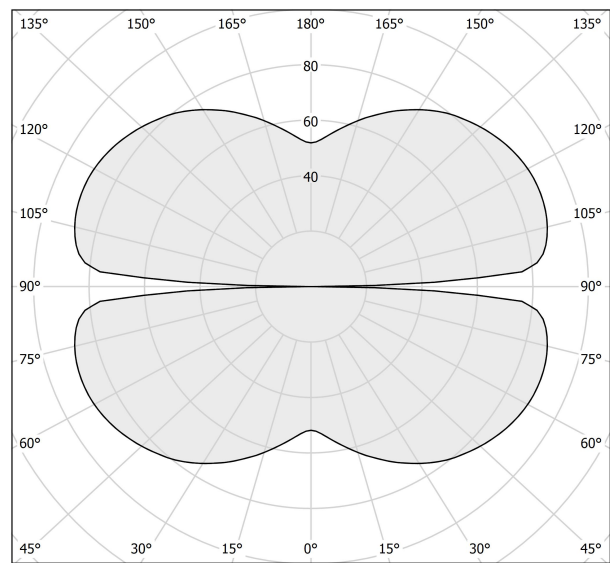

PANZERI

Zero Round

24V DC 24V

M15302.075.0510

● black

Data sheet

CODE	M15302.075.0510
SYSTEM POWER CONSUMPTION	36W
EFFICACY	84.97lm/W
LIGHT SOURCE	LED
LIGHT SOURCE LIFETIME	L70 (B50) 60.000h
COLOUR TEMPERATURE	2700K Ra>90
LIGHT DISTRIBUTION	diffused
POWER SUPPLY	24V DC
ELECTRICAL CONFIGURATION	24V
DRIVER	remote not included
NOMINAL LUMINOUS FLUX	4252lm
LUMEN OUTPUT	3059lm
EFFICIENCY	71.9%
WEIGHT	1,12 Kg
PROTECTION DEGREE	IP20
COLOUR TOLLERANCES	SDCM 3
PACKING DIMENSIONS	148,0 x 148,0 x 75,0 cm

Extruded polycarbonate diffuser with opaline finish.

Suspension kit with griplocks and 5m (196,9") long steel cables.

5m (196,9") long power cable in transparent PVC.

Provided without power canopy.

Technical drawing

Polar diagram

cd/klm
— C0 - C180 - - - C90 - C270