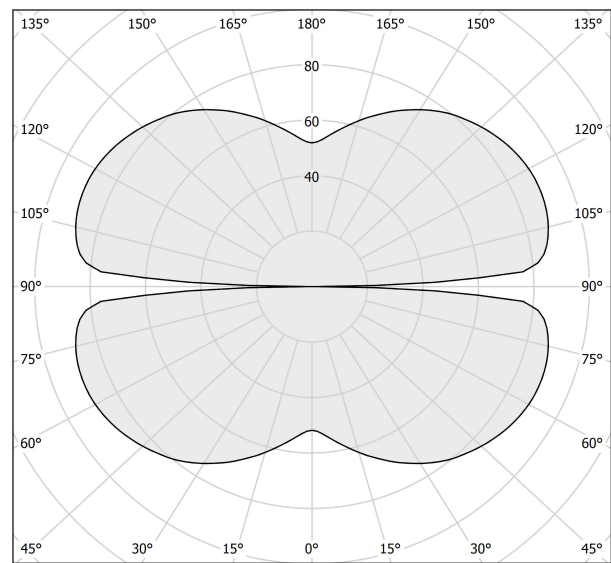

PANZERI

Zero Round

24V DC 24V

M15302.075.0510

 black

Data sheet

CODE	M15302.075.0510
SYSTEM POWER CONSUMPTION	36W
EFFICACY	84.97lm/W
LIGHT SOURCE	LED
LIGHT SOURCE LIFETIME	L70 (B50) 60.000h
COLOUR TEMPERATURE	2700K Ra>90
LIGHT DISTRIBUTION	diffused
POWER SUPPLY	24V DC
ELECTRICAL CONFIGURATION	24V
DRIVER	remote not included
NOMINAL LUMINOUS FLUX	3594lm
LUMEN OUTPUT	3059lm
EFFICIENCY	85.1%
WEIGHT	1,12 Kg
PROTECTION DEGREE	IP20
COLOUR TOLLERANCES	SDCM 3
PACKING DIMENSIONS	148,0 x 148,0 x 75,0 cm

Extruded polycarbonate diffuser with opaline finish.

Suspension kit with griplocks and 5m (196,9") long steel cables.

5m (196,9") long power cable in transparent PVC.

Provided without power canopy.

Technical drawing

Polar diagram

cd/klm
— C0 - C180 - - - C90 - C270