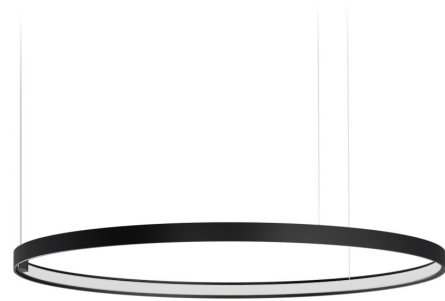

PANZERI

Zero Round

24V DC 24V

M15302.075.0510

● black

Data sheet

CODE	M15302.075.0510
SYSTEM POWER CONSUMPTION	36W
EFFICACY	84.97lm/W
LIGHT SOURCE	LED
LIGHT SOURCE LIFETIME	L70 (B50) 60.000h
COLOUR TEMPERATURE	2700K Ra>90
LIGHT DISTRIBUTION	diffused
POWER SUPPLY	24V DC
ELECTRICAL CONFIGURATION	24V
DRIVER	remote not included
NOMINAL LUMINOUS FLUX	4252lm
LUMEN OUTPUT	3059lm
EFFICIENCY	71.9%
WEIGHT	1,12 Kg
PROTECTION DEGREE	IP20
COLOUR TOLLERANCES	SDCM 3
PACKING DIMENSIONS	148,0 x 148,0 x 75,0 cm

Single or multiple suspension lighting fixture for interiors, with direct and indirect light emission.

Bended extruded aluminium structure in white, black, bronze, mat brass or titanium polyacrylic paint.

Extruded polycarbonate diffuser with opaline finish.

Suspension kit with griplocks and 5m (196,9") long steel cables.

5m (196,9") long power cable in transparent PVC.

Provided without power canopy.

Technical drawing