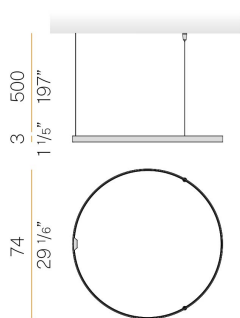

PANZERI

Zero Round

24V DC 24V

M15302.075.0510

 black

Data sheet

CODE	M15302.075.0510
SYSTEM POWER CONSUMPTION	36W
EFFICACY	84.97lm/W
LIGHT SOURCE	LED
LIGHT SOURCE LIFETIME	L70 (B50) 60.000h
COLOUR TEMPERATURE	2700K Ra>90
LIGHT DISTRIBUTION	diffused
POWER SUPPLY	24V DC
ELECTRICAL CONFIGURATION	24V
DRIVER	remote not included
NOMINAL LUMINOUS FLUX	3594lm
LUMEN OUTPUT	3059lm
EFFICIENCY	85.1%
WEIGHT	1,12 Kg
PROTECTION DEGREE	IP20
COLOUR TOLLERANCES	SDCM 3
PACKING DIMENSIONS	148,0 x 148,0 x 75,0 cm

Single or multiple suspension lighting fixture for interiors, with direct and indirect light emission.

Bended extruded aluminium structure in white, black, bronze, mat brass or titanium polyacrylic paint.

Extruded polycarbonate diffuser with opaline finish.

Suspension kit with griplocks and 5m (196,9") long steel cables.

5m (196,9") long power cable in transparent PVC.

Provided without power canopy.

Technical drawing