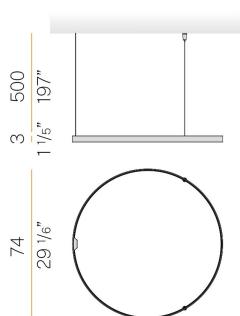

PANZERI

Zero Round

24V DC 24V

M15302.075.0510

● black

Data sheet

CODE	M15302.075.0510
SYSTEM POWER CONSUMPTION	36W
EFFICACY	84.97lm/W
LIGHT SOURCE	LED
LIGHT SOURCE LIFETIME	L70 (B50) 60.000h
COLOUR TEMPERATURE	2700K Ra>90
LIGHT DISTRIBUTION	diffused
POWER SUPPLY	24V DC
ELECTRICAL CONFIGURATION	24V
DRIVER	remote not included
NOMINAL LUMINOUS FLUX	4252lm
LUMEN OUTPUT	3059lm
EFFICIENCY	71.9%
WEIGHT	1,12 Kg
PROTECTION DEGREE	IP20
COLOUR TOLLERANCES	SDCM 3
PACKING DIMENSIONS	148,0 x 148,0 x 75,0 cm

Single or multiple suspension lighting fixture for interiors, with direct and indirect light emission.

Bended extruded aluminium structure in white, black, bronze, mat brass or titanium polyacrylic paint.

Extruded polycarbonate diffuser with opaline finish.

Suspension kit with griplocks and 5m (196,9") long steel cables.

5m (196,9") long power cable in transparent PVC.

Provided without power canopy.

Technical drawing