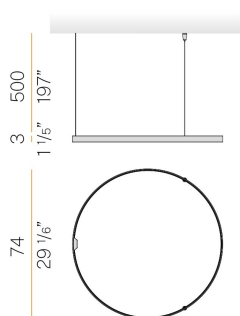

### Data sheet

CODE	M15302.075.0410
SYSTEM POWER CONSUMPTION	36W
EFFICACY	84.97lm/W
LIGHT SOURCE	LED
LIGHT SOURCE LIFETIME	L70 (B50) 60.000h
COLOUR TEMPERATURE	3000K Ra>90
LIGHT DISTRIBUTION	diffused
POWER SUPPLY	24V DC
ELECTRICAL CONFIGURATION	24V
DRIVER	remote not included
NOMINAL LUMINOUS FLUX	4252lm
LUMEN OUTPUT	3059lm
EFFICIENCY	71.9%
WEIGHT	1,12 Kg
PROTECTION DEGREE	IP20
COLOUR TOLLERANCES	SDCM 3
PACKING DIMENSIONS	149,0 x 149,0 x 76,0 cm

Extruded polycarbonate diffuser with opaline finish.

Suspension kit with griplocks and 5m (196,9") long steel cables.

5m (196,9") long power cable in transparent PVC.

Provided without power canopy.

### Technical drawing