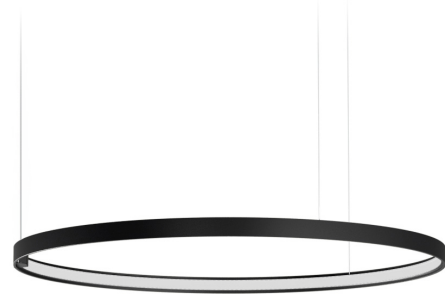

## Zero Round

24V DC 24V

M15302.075.0410

● black

### Data sheet

CODE	M15302.075.0410
SYSTEM POWER CONSUMPTION	36W
EFFICACY	84.97lm/W
LIGHT SOURCE	LED
LIGHT SOURCE LIFETIME	L70 (B50) 60.000h
COLOUR TEMPERATURE	3000K Ra>90
LIGHT DISTRIBUTION	diffused
POWER SUPPLY	24V DC
ELECTRICAL CONFIGURATION	24V
DRIVER	remote not included
NOMINAL LUMINOUS FLUX	4252lm
LUMEN OUTPUT	3059lm
EFFICIENCY	71.9%
WEIGHT	1,12 Kg
PROTECTION DEGREE	IP20
COLOUR TOLLERANCES	SDCM 3
PACKING DIMENSIONS	149,0 x 149,0 x 76,0 cm

Single or multiple suspension lighting fixture for interiors, with direct and indirect light emission.

Bended extruded aluminium structure in white, black, bronze, mat brass or titanium polyacrylic paint.

Extruded polycarbonate diffuser with opaline finish.

Suspension kit with griplocks and 5m (196,9") long steel cables.

5m (196,9") long power cable in transparent PVC.

Provided without power canopy.