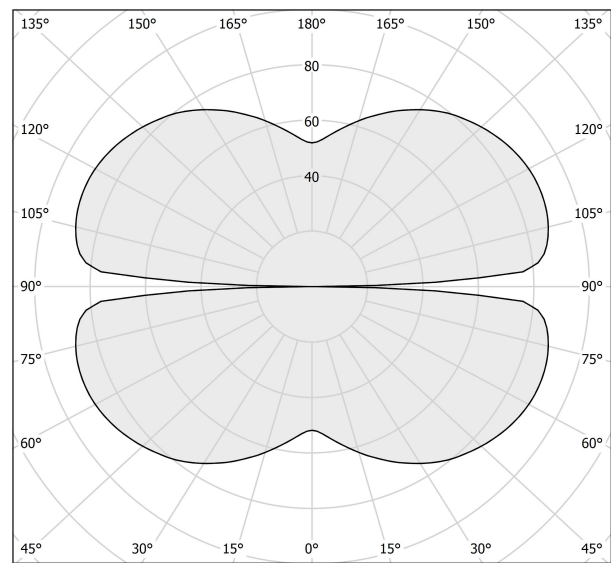

### Data sheet

CODE	M15302.075.0410
SYSTEM POWER CONSUMPTION	36W
EFFICACY	84.97lm/W
LIGHT SOURCE	LED
LIGHT SOURCE LIFETIME	L70 (B50) 60.000h
COLOUR TEMPERATURE	3000K Ra>90
LIGHT DISTRIBUTION	diffused
POWER SUPPLY	24V DC
ELECTRICAL CONFIGURATION	24V
DRIVER	remote not included
NOMINAL LUMINOUS FLUX	4252lm
LUMEN OUTPUT	3059lm
EFFICIENCY	71.9%
WEIGHT	1,12 Kg
PROTECTION DEGREE	IP20
COLOUR TOLLERANCES	SDCM 3
PACKING DIMENSIONS	149,0 x 149,0 x 76,0 cm

### Technical drawing

### Polar diagram

cd/klm  
— C0 - C180    - - - C90 - C270