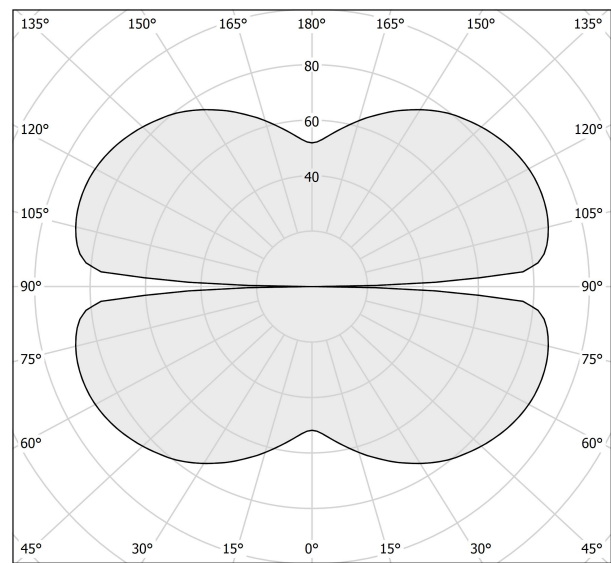

PANZERI

Zero Round

24V DC 24V

M15302.050.0510

Data sheet

CODE	M15302.050.0510
SYSTEM POWER CONSUMPTION	25W
EFFICACY	81.56lm/W
LIGHT SOURCE	LED
LIGHT SOURCE LIFETIME	L70 (B50) 60.000h
COLOUR TEMPERATURE	2700K Ra>90
LIGHT DISTRIBUTION	diffused
POWER SUPPLY	24V DC
ELECTRICAL CONFIGURATION	24V
DRIVER	remote not included
NOMINAL LUMINOUS FLUX	2835lm
LUMEN OUTPUT	2039lm
EFFICIENCY	71.9%
WEIGHT	0,83 Kg
PROTECTION DEGREE	IP20
COLOUR TOLLERANCES	SDCM 3
PACKING DIMENSIONS	138,0 x 138,0 x 65,0 cm

Extruded polycarbonate diffuser with opaline finish.

Suspension kit with griplocks and 5m (196,9") long steel cables.

5m (196,9") long power cable in transparent PVC.

Provided without power canopy.

Technical drawing

Polar diagram

cd/klm
— C0 - C180 - - - C90 - C270