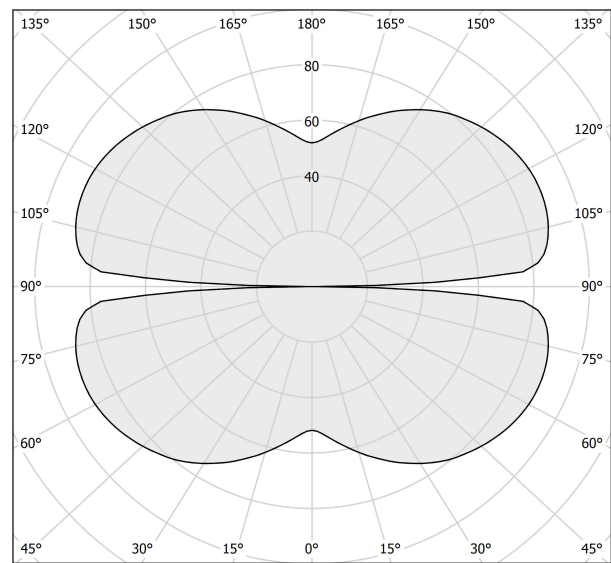

PANZERI

Zero Round

24V DC 24V

M15302.050.0510

● black

Data sheet

CODE	M15302.050.0510
SYSTEM POWER CONSUMPTION	25W
EFFICACY	81.56lm/W
LIGHT SOURCE	LED
LIGHT SOURCE LIFETIME	L70 (B50) 60.000h
COLOUR TEMPERATURE	2700K Ra>90
LIGHT DISTRIBUTION	diffused
POWER SUPPLY	24V DC
ELECTRICAL CONFIGURATION	24V
DRIVER	remote not included
NOMINAL LUMINOUS FLUX	2396lm
LUMEN OUTPUT	2039lm
EFFICIENCY	85.1%
WEIGHT	0,83 Kg
PROTECTION DEGREE	IP20
COLOUR TOLLERANCES	SDCM 3
PACKING DIMENSIONS	138,0 x 138,0 x 65,0 cm

Extruded polycarbonate diffuser with opaline finish.

Suspension kit with griplocks and 5m (196,9") long steel cables.

5m (196,9") long power cable in transparent PVC.

Provided without power canopy.

Technical drawing

Polar diagram

cd/klm
— C0 - C180 - - - C90 - C270