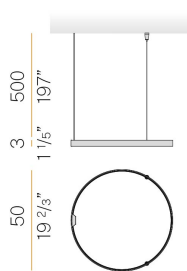

PANZERI

Zero Round

24V DC 24V

M15302.050.0510

Data sheet

CODE	M15302.050.0510
SYSTEM POWER CONSUMPTION	25W
EFFICACY	81.56lm/W
LIGHT SOURCE	LED
LIGHT SOURCE LIFETIME	L70 (B50) 60.000h
COLOUR TEMPERATURE	2700K Ra>90
LIGHT DISTRIBUTION	diffused
POWER SUPPLY	24V DC
ELECTRICAL CONFIGURATION	24V
DRIVER	remote not included
NOMINAL LUMINOUS FLUX	2835lm
LUMEN OUTPUT	2039lm
EFFICIENCY	71.9%
WEIGHT	0,83 Kg
PROTECTION DEGREE	IP20
COLOUR TOLLERANCES	SDCM 3
PACKING DIMENSIONS	138,0 x 138,0 x 65,0 cm

Single or multiple suspension lighting fixture for interiors, with direct and indirect light emission.

Bended extruded aluminium structure in white, black, bronze, mat brass or titanium polyacrylic paint.

Extruded polycarbonate diffuser with opaline finish.

Suspension kit with griplocks and 5m (196,9") long steel cables.

5m (196,9") long power cable in transparent PVC.

Provided without power canopy.

Technical drawing