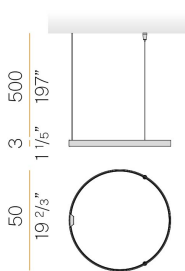

PANZERI

Zero Round

24V DC 24V

M15302.050.0510

● black

Data sheet

CODE	M15302.050.0510
SYSTEM POWER CONSUMPTION	25W
EFFICACY	81.56lm/W
LIGHT SOURCE	LED
LIGHT SOURCE LIFETIME	L70 (B50) 60.000h
COLOUR TEMPERATURE	2700K Ra>90
LIGHT DISTRIBUTION	diffused
POWER SUPPLY	24V DC
ELECTRICAL CONFIGURATION	24V
DRIVER	remote not included
NOMINAL LUMINOUS FLUX	2396lm
LUMEN OUTPUT	2039lm
EFFICIENCY	85.1%
WEIGHT	0,83 Kg
PROTECTION DEGREE	IP20
COLOUR TOLLERANCES	SDCM 3
PACKING DIMENSIONS	138,0 x 138,0 x 65,0 cm

Single or multiple suspension lighting fixture for interiors, with direct and indirect light emission.

Bended extruded aluminium structure in white, black, bronze, mat brass or titanium polyacrylic paint.

Extruded polycarbonate diffuser with opaline finish.

Suspension kit with griplocks and 5m (196,9") long steel cables.

5m (196,9") long power cable in transparent PVC.

Provided without power canopy.

Technical drawing