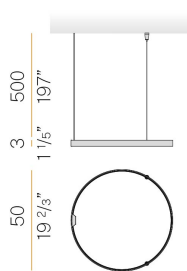

### Data sheet

CODE	M15302.050.0410
SYSTEM POWER CONSUMPTION	25W
EFFICACY	81.56lm/W
LIGHT SOURCE	LED
LIGHT SOURCE LIFETIME	L70 (B50) 60.000h
COLOUR TEMPERATURE	3000K Ra>90
LIGHT DISTRIBUTION	diffused
POWER SUPPLY	24V DC
ELECTRICAL CONFIGURATION	24V
DRIVER	remote not included
NOMINAL LUMINOUS FLUX	2835lm
LUMEN OUTPUT	2039lm
EFFICIENCY	71.9%
WEIGHT	0,83 Kg
PROTECTION DEGREE	IP20
COLOUR TOLLERANCES	SDCM 3
PACKING DIMENSIONS	139,0 x 139,0 x 66,0 cm

Extruded polycarbonate diffuser with opaline finish.

Suspension kit with griplocks and 5m (196,9") long steel cables.

5m (196,9") long power cable in transparent PVC.

Provided without power canopy.

### Technical drawing