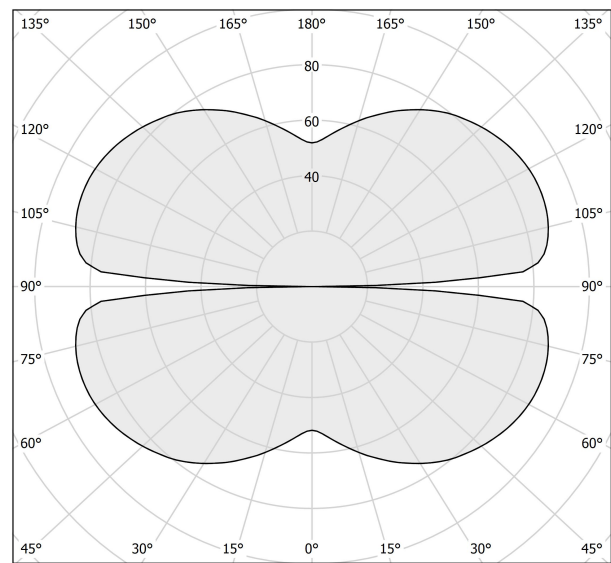

### Data sheet

CODE	M15302.050.0410
SYSTEM POWER CONSUMPTION	25W
EFFICACY	81.56lm/W
LIGHT SOURCE	LED
LIGHT SOURCE LIFETIME	L70 (B50) 60.000h
COLOUR TEMPERATURE	3000K Ra>90
LIGHT DISTRIBUTION	diffused
POWER SUPPLY	24V DC
ELECTRICAL CONFIGURATION	24V
DRIVER	remote not included
NOMINAL LUMINOUS FLUX	2835lm
LUMEN OUTPUT	2039lm
EFFICIENCY	71.9%
WEIGHT	0,83 Kg
PROTECTION DEGREE	IP20
COLOUR TOLLERANCES	SDCM 3
PACKING DIMENSIONS	139,0 x 139,0 x 66,0 cm

### Technical drawing

### Polar diagram

cd/klm  
— C0 - C180    - - - C90 - C270