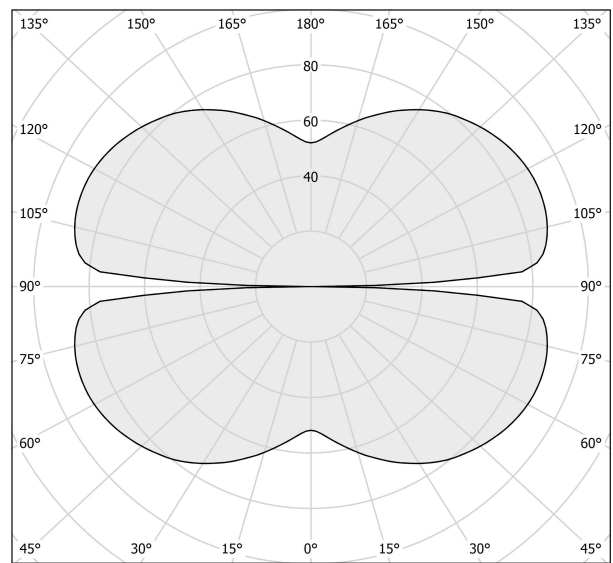

PANZERI

Zero Round

24V DC 24V

M15301.100.0510

● white

Data sheet

CODE	M15301.100.0510
SYSTEM POWER CONSUMPTION	47W
EFFICACY	86.79lm/W
LIGHT SOURCE	LED
LIGHT SOURCE LIFETIME	L70 (B50) 60.000h
COLOUR TEMPERATURE	2700K Ra>90
LIGHT DISTRIBUTION	diffused
POWER SUPPLY	24V DC
ELECTRICAL CONFIGURATION	24V
DRIVER	remote not included
NOMINAL LUMINOUS FLUX	5670lm
LUMEN OUTPUT	4079lm
EFFICIENCY	71.9%
WEIGHT	1.43 Kg
PROTECTION DEGREE	IP20
COLOUR TOLLERANCES	SDCM 3
PACKING DIMENSIONS	124,0 x 124,0 x 51,0 cm

Extruded polycarbonate diffuser with opaline finish.

Suspension kit with griplocks and 5m (196,9") long steel cables.

5m (196,9") long power cable in transparent PVC.

Provided without power canopy.

Technical drawing

Polar diagram

cd/klm
— C0 - C180 - - - C90 - C270