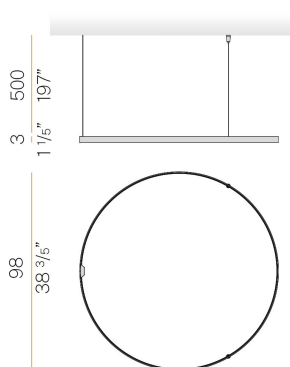

PANZERI

Zero Round

24V DC 24V

M15301.100.0510

● white

Data sheet

CODE	M15301.100.0510
SYSTEM POWER CONSUMPTION	47W
EFFICACY	86.79lm/W
LIGHT SOURCE	LED
LIGHT SOURCE LIFETIME	L70 (B50) 60.000h
COLOUR TEMPERATURE	2700K Ra>90
LIGHT DISTRIBUTION	diffused
POWER SUPPLY	24V DC
ELECTRICAL CONFIGURATION	24V
DRIVER	remote not included
NOMINAL LUMINOUS FLUX	5670lm
LUMEN OUTPUT	4079lm
EFFICIENCY	71.9%
WEIGHT	1.43 Kg
PROTECTION DEGREE	IP20
COLOUR TOLLERANCES	SDCM 3
PACKING DIMENSIONS	124,0 x 124,0 x 51,0 cm

Single or multiple suspension lighting fixture for interiors, with direct and indirect light emission.

Bended extruded aluminium structure in white, black, bronze, mat brass or titanium polyacrylic paint.

Extruded polycarbonate diffuser with opaline finish.

Suspension kit with griplocks and 5m (196,9") long steel cables.

5m (196,9") long power cable in transparent PVC.

Provided without power canopy.

Technical drawing

Polar diagram

cd/klm
— C0 - C180 - - - C90 - C270