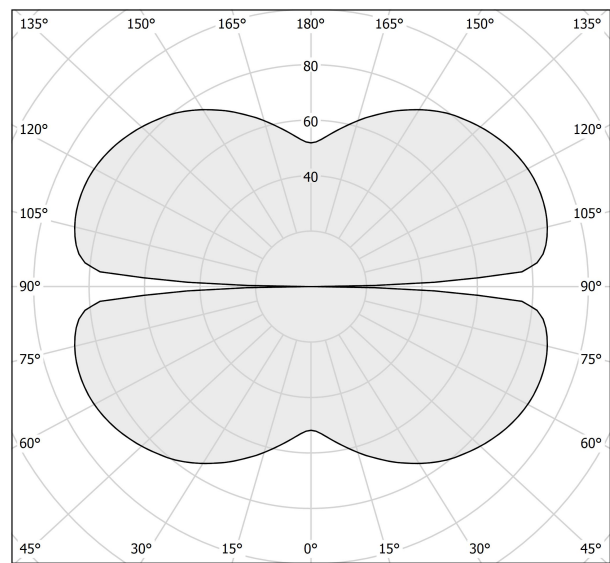

PANZERI

Zero Round

24V DC 24V

M15301.100.0410

● white

Data sheet

CODE	M15301.100.0410
SYSTEM POWER CONSUMPTION	47W
EFFICACY	86.79lm/W
LIGHT SOURCE	LED
LIGHT SOURCE LIFETIME	L70 (B50) 60.000h
COLOUR TEMPERATURE	3000K Ra>90
LIGHT DISTRIBUTION	diffused
POWER SUPPLY	24V DC
ELECTRICAL CONFIGURATION	24V
DRIVER	remote not included
NOMINAL LUMINOUS FLUX	5670lm
LUMEN OUTPUT	4079lm
EFFICIENCY	71.9%
WEIGHT	1,43 Kg
PROTECTION DEGREE	IP20
COLOUR TOLLERANCES	SDCM 3
PACKING DIMENSIONS	125,0 x 125,0 x 52,0 cm

Extruded polycarbonate diffuser with opaline finish.

Suspension kit with griplocks and 5m (196,9") long steel cables.

5m (196,9") long power cable in transparent PVC.

Provided without power canopy.

Technical drawing

Polar diagram

cd/klm
— C0 - C180 - - - C90 - C270