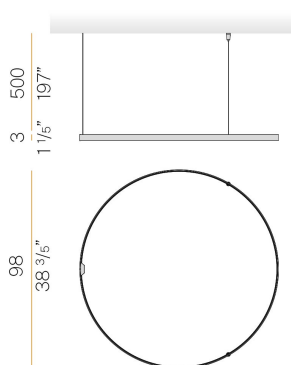

PANZERI

Zero Round

24V DC 24V

M15301.100.0410

● white

Data sheet

CODE	M15301.100.0410
SYSTEM POWER CONSUMPTION	47W
EFFICACY	86.79lm/W
LIGHT SOURCE	LED
LIGHT SOURCE LIFETIME	L70 (B50) 60.000h
COLOUR TEMPERATURE	3000K Ra>90
LIGHT DISTRIBUTION	diffused
POWER SUPPLY	24V DC
ELECTRICAL CONFIGURATION	24V
DRIVER	remote not included
NOMINAL LUMINOUS FLUX	5670lm
LUMEN OUTPUT	4079lm
EFFICIENCY	71.9%
WEIGHT	1,43 Kg
PROTECTION DEGREE	IP20
COLOUR TOLLERANCES	SDCM 3
PACKING DIMENSIONS	125,0 x 125,0 x 52,0 cm

Single or multiple suspension lighting fixture for interiors, with direct and indirect light emission.

Bended extruded aluminium structure in white, black, bronze, mat brass or titanium polyacrylic paint.

Extruded polycarbonate diffuser with opaline finish.

Suspension kit with griplocks and 5m (196,9") long steel cables.

5m (196,9") long power cable in transparent PVC.

Provided without power canopy.

Technical drawing

Polar diagram

cd/klm
— C0 - C180 - - - C90 - C270