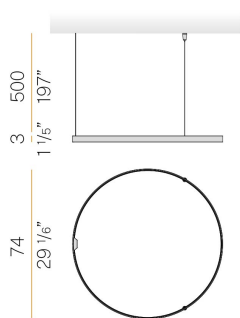

PANZERI

Zero Round

24V DC 24V

M15301.075.0510

● white

Data sheet

CODE	M15301.075.0510
SYSTEM POWER CONSUMPTION	36W
EFFICACY	84.97lm/W
LIGHT SOURCE	LED
LIGHT SOURCE LIFETIME	L70 (B50) 60.000h
COLOUR TEMPERATURE	2700K Ra>90
LIGHT DISTRIBUTION	diffused
POWER SUPPLY	24V DC
ELECTRICAL CONFIGURATION	24V
DRIVER	remote not included
NOMINAL LUMINOUS FLUX	4252lm
LUMEN OUTPUT	3059lm
EFFICIENCY	71.9%
WEIGHT	1,12 Kg
PROTECTION DEGREE	IP20
COLOUR TOLLERANCES	SDCM 3
PACKING DIMENSIONS	144,0 x 144,0 x 71,0 cm

Single or multiple suspension lighting fixture for interiors, with direct and indirect light emission.

Bended extruded aluminium structure in white, black, bronze, mat brass or titanium polyacrylic paint.

Extruded polycarbonate diffuser with opaline finish.

Suspension kit with griplocks and 5m (196,9") long steel cables.

5m (196,9") long power cable in transparent PVC.

Provided without power canopy.

Technical drawing

Polar diagram