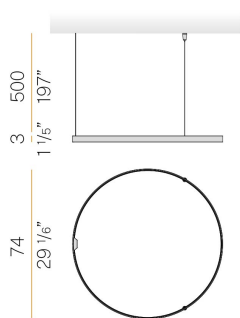

PANZERI

Zero Round

24V DC 24V

M15301.075.0410

● white

Data sheet

CODE	M15301.075.0410
SYSTEM POWER CONSUMPTION	36W
EFFICACY	84.97lm/W
LIGHT SOURCE	LED
LIGHT SOURCE LIFETIME	L70 (B50) 60.000h
COLOUR TEMPERATURE	3000K Ra>90
LIGHT DISTRIBUTION	diffused
POWER SUPPLY	24V DC
ELECTRICAL CONFIGURATION	24V
DRIVER	remote not included
NOMINAL LUMINOUS FLUX	4252lm
LUMEN OUTPUT	3059lm
EFFICIENCY	71.9%
WEIGHT	1,12 Kg
PROTECTION DEGREE	IP20
COLOUR TOLLERANCES	SDCM 3
PACKING DIMENSIONS	145,0 x 145,0 x 72,0 cm

Single or multiple suspension lighting fixture for interiors, with direct and indirect light emission.

Bended extruded aluminium structure in white, black, bronze, mat brass or titanium polyacrylic paint.

Extruded polycarbonate diffuser with opaline finish.

Suspension kit with griplocks and 5m (196,9") long steel cables.

5m (196,9") long power cable in transparent PVC.

Provided without power canopy.

Technical drawing