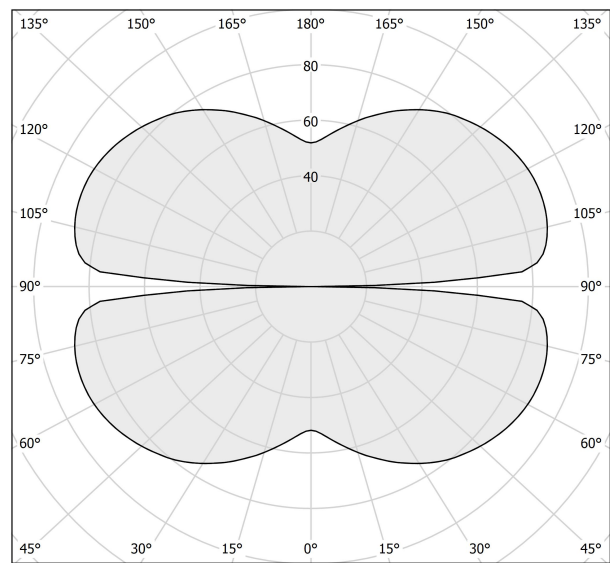

PANZERI

Zero Round

24V DC 24V

M15301.075.0410

● white

Data sheet

CODE	M15301.075.0410
SYSTEM POWER CONSUMPTION	36W
EFFICACY	84.97lm/W
LIGHT SOURCE	LED
LIGHT SOURCE LIFETIME	L70 (B50) 60.000h
COLOUR TEMPERATURE	3000K Ra>90
LIGHT DISTRIBUTION	diffused
POWER SUPPLY	24V DC
ELECTRICAL CONFIGURATION	24V
DRIVER	remote not included
NOMINAL LUMINOUS FLUX	4252lm
LUMEN OUTPUT	3059lm
EFFICIENCY	71.9%
WEIGHT	1,12 Kg
PROTECTION DEGREE	IP20
COLOUR TOLLERANCES	SDCM 3
PACKING DIMENSIONS	145,0 x 145,0 x 72,0 cm

Extruded polycarbonate diffuser with opaline finish.

Suspension kit with griplocks and 5m (196,9") long steel cables.

5m (196,9") long power cable in transparent PVC.

Provided without power canopy.

Technical drawing

Polar diagram

cd/klm
— C0 - C180 - - - C90 - C270