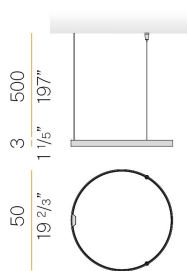

### Data sheet

CODE	M15301.050.0510
SYSTEM POWER CONSUMPTION	25W
EFFICACY	81.56lm/W
LIGHT SOURCE	LED
LIGHT SOURCE LIFETIME	L70 (B50) 60.000h
COLOUR TEMPERATURE	2700K Ra>90
LIGHT DISTRIBUTION	diffused
POWER SUPPLY	24V DC
ELECTRICAL CONFIGURATION	24V
DRIVER	remote not included
NOMINAL LUMINOUS FLUX	2396lm
LUMEN OUTPUT	2039lm
EFFICIENCY	85.1%
WEIGHT	0,83 Kg
PROTECTION DEGREE	IP20
COLOUR TOLLERANCES	SDCM 3
PACKING DIMENSIONS	134,0 x 134,0 x 61,0 cm

Extruded polycarbonate diffuser with opaline finish.

Suspension kit with griplocks and 5m (196,9") long steel cables.

5m (196,9") long power cable in transparent PVC.

Provided without power canopy.

### Technical drawing