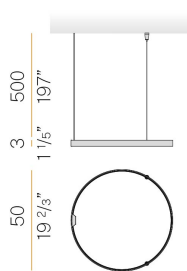

### Data sheet

CODE	M15301.050.0510
SYSTEM POWER CONSUMPTION	25W
EFFICACY	81.56lm/W
LIGHT SOURCE	LED
LIGHT SOURCE LIFETIME	L70 (B50) 60.000h
COLOUR TEMPERATURE	2700K Ra>90
LIGHT DISTRIBUTION	diffused
POWER SUPPLY	24V DC
ELECTRICAL CONFIGURATION	24V
DRIVER	remote not included
NOMINAL LUMINOUS FLUX	2835lm
LUMEN OUTPUT	2039lm
EFFICIENCY	71.9%
WEIGHT	0,83 Kg
PROTECTION DEGREE	IP20
COLOUR TOLLERANCES	SDCM 3
PACKING DIMENSIONS	134,0 x 134,0 x 61,0 cm

Extruded polycarbonate diffuser with opaline finish.

Suspension kit with griplocks and 5m (196,9") long steel cables.

5m (196,9") long power cable in transparent PVC.

Provided without power canopy.

### Technical drawing