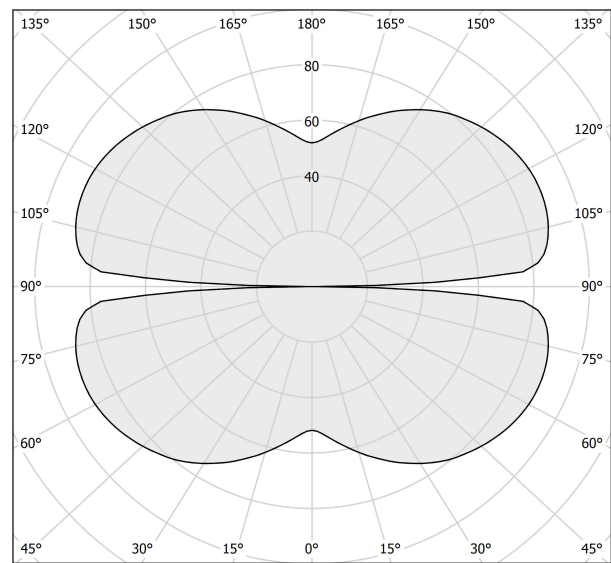

### Data sheet

CODE	M15301.050.0510
SYSTEM POWER CONSUMPTION	25W
EFFICACY	81.56lm/W
LIGHT SOURCE	LED
LIGHT SOURCE LIFETIME	L70 (B50) 60.000h
COLOUR TEMPERATURE	2700K Ra>90
LIGHT DISTRIBUTION	diffused
POWER SUPPLY	24V DC
ELECTRICAL CONFIGURATION	24V
DRIVER	remote not included
NOMINAL LUMINOUS FLUX	2396lm
LUMEN OUTPUT	2039lm
EFFICIENCY	85.1%
WEIGHT	0,83 Kg
PROTECTION DEGREE	IP20
COLOUR TOLLERANCES	SDCM 3
PACKING DIMENSIONS	134,0 x 134,0 x 61,0 cm

### Technical drawing

### Polar diagram

cd/klm  
— C0 - C180    - - - C90 - C270