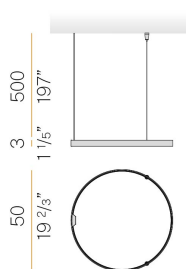

PANZERI

Zero Round

24V DC 24V

M15301.050.0410

● white

Data sheet

CODE	M15301.050.0410
SYSTEM POWER CONSUMPTION	25W
EFFICACY	81.56lm/W
LIGHT SOURCE	LED
LIGHT SOURCE LIFETIME	L70 (B50) 60.000h
COLOUR TEMPERATURE	3000K Ra>90
LIGHT DISTRIBUTION	diffused
POWER SUPPLY	24V DC
ELECTRICAL CONFIGURATION	24V
DRIVER	remote not included
NOMINAL LUMINOUS FLUX	2835lm
LUMEN OUTPUT	2039lm
EFFICIENCY	71.9%
WEIGHT	0,83 Kg
PROTECTION DEGREE	IP20
COLOUR TOLLERANCES	SDCM 3
PACKING DIMENSIONS	135,0 x 135,0 x 62,0 cm

Single or multiple suspension lighting fixture for interiors, with direct and indirect light emission.

Bended extruded aluminium structure in white, black, bronze, mat brass or titanium polyacrylic paint.

Extruded polycarbonate diffuser with opaline finish.

Suspension kit with griplocks and 5m (196,9") long steel cables.

5m (196,9") long power cable in transparent PVC.

Provided without power canopy.

Technical drawing

Polar diagram