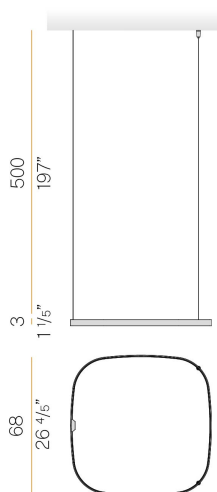

PANZERI

Zero Square

24V DC 24V

M15230.075.0510

titanium

Data sheet

| | |
|--------------------------|-----------------------|
| CODE | M15230.075.0510 |
| SYSTEM POWER CONSUMPTION | 36W |
| EFFICACY | 84.97lm/W |
| LIGHT SOURCE | LED |
| LIGHT SOURCE LIFETIME | L70 (B50) 60.000h |
| COLOUR TEMPERATURE | 2700K Ra>90 |
| LIGHT DISTRIBUTION | diffused |
| POWER SUPPLY | 24V DC |
| ELECTRICAL CONFIGURATION | 24V |
| DRIVER | remote not included |
| NOMINAL LUMINOUS FLUX | 4252lm |
| LUMEN OUTPUT | 3059lm |
| EFFICIENCY | 71.9% |
| WEIGHT | 1,21 Kg |
| PROTECTION DEGREE | IP20 |
| COLOUR TOLLERANCES | SDCM 3 |
| PACKING DIMENSIONS | 83,0 x 83,0 x 10,0 cm |

Single or multiple suspension lighting fixture for interiors, with direct and indirect light emission.

Bended extruded aluminium structure in white, black, bronze, mat brass or titanium polyacrylic paint.

Extruded polycarbonate diffuser with opaline finish.

Suspension kit with griplocks and 5m (196,9") long steel cables.

5m (196,9") long power cable in transparent PVC.

Provided without power canopy.

Technical drawing

Polar diagram

cd/klm
— C0 - C180 - - - C90 - C270