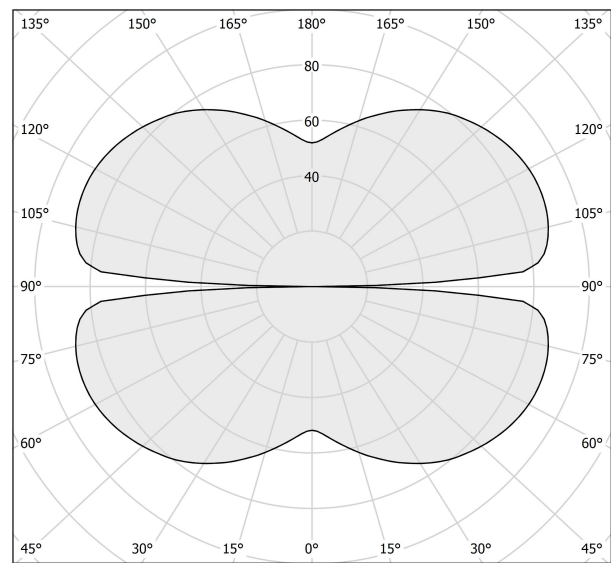

PANZERI

Zero Square

24V DC 24V

M15230.075.0510

titanium

Data sheet

| | |
|--------------------------|-----------------------|
| CODE | M15230.075.0510 |
| SYSTEM POWER CONSUMPTION | 36W |
| EFFICACY | 84.97lm/W |
| LIGHT SOURCE | LED |
| LIGHT SOURCE LIFETIME | L70 (B50) 60.000h |
| COLOUR TEMPERATURE | 2700K Ra>90 |
| LIGHT DISTRIBUTION | diffused |
| POWER SUPPLY | 24V DC |
| ELECTRICAL CONFIGURATION | 24V |
| DRIVER | remote not included |
| NOMINAL LUMINOUS FLUX | 4252lm |
| LUMEN OUTPUT | 3059lm |
| EFFICIENCY | 71.9% |
| WEIGHT | 1,21 Kg |
| PROTECTION DEGREE | IP20 |
| COLOUR TOLLERANCES | SDCM 3 |
| PACKING DIMENSIONS | 83,0 x 83,0 x 10,0 cm |

Extruded polycarbonate diffuser with opaline finish.

Suspension kit with griplocks and 5m (196,9") long steel cables.

5m (196,9") long power cable in transparent PVC.

Provided without power canopy.

Technical drawing

Polar diagram

cd/klm
— C0 - C180 - - - C90 - C270