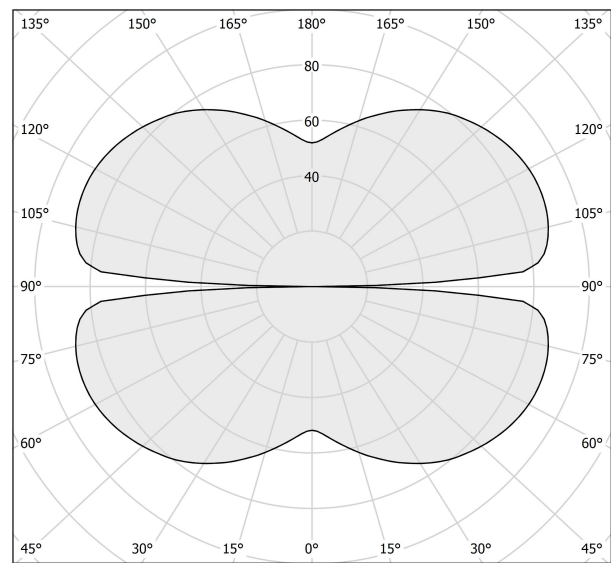

PANZERI

Zero Square

24V DC 24V

M15230.075.0410

titanium

Data sheet

CODE	M15230.075.0410
SYSTEM POWER CONSUMPTION	36W
EFFICACY	84.97lm/W
LIGHT SOURCE	LED
LIGHT SOURCE LIFETIME	L70 (B50) 60.000h
COLOUR TEMPERATURE	3000K Ra>90
LIGHT DISTRIBUTION	diffused
POWER SUPPLY	24V DC
ELECTRICAL CONFIGURATION	24V
DRIVER	remote not included
NOMINAL LUMINOUS FLUX	4252lm
LUMEN OUTPUT	3059lm
EFFICIENCY	71.9%
WEIGHT	1,21 Kg
PROTECTION DEGREE	IP20
COLOUR TOLLERANCES	SDCM 3
PACKING DIMENSIONS	83,0 x 83,0 x 10,0 cm

Extruded polycarbonate diffuser with opaline finish.

Suspension kit with griplocks and 5m (196,9") long steel cables.

5m (196,9") long power cable in transparent PVC.

Provided without power canopy.

Technical drawing

Polar diagram

cd/klm
— C0 - C180 - - - C90 - C270