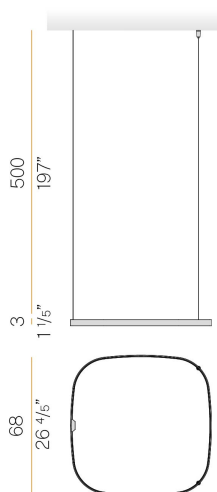

PANZERI

Zero Square

24V DC 24V

M15230.075.0410

titanium

Data sheet

CODE	M15230.075.0410
SYSTEM POWER CONSUMPTION	36W
EFFICACY	84.97lm/W
LIGHT SOURCE	LED
LIGHT SOURCE LIFETIME	L70 (B50) 60.000h
COLOUR TEMPERATURE	3000K Ra>90
LIGHT DISTRIBUTION	diffused
POWER SUPPLY	24V DC
ELECTRICAL CONFIGURATION	24V
DRIVER	remote not included
NOMINAL LUMINOUS FLUX	4252lm
LUMEN OUTPUT	3059lm
EFFICIENCY	71.9%
WEIGHT	1,21 Kg
PROTECTION DEGREE	IP20
COLOUR TOLLERANCES	SDCM 3
PACKING DIMENSIONS	83,0 x 83,0 x 10,0 cm

Single or multiple suspension lighting fixture for interiors, with direct and indirect light emission.

Bended extruded aluminium structure in white, black, bronze, mat brass or titanium polyacrylic paint.

Extruded polycarbonate diffuser with opaline finish.

Suspension kit with griplocks and 5m (196,9") long steel cables.

5m (196,9") long power cable in transparent PVC.

Provided without power canopy.

Technical drawing

Polar diagram

cd/klm
— C0 - C180 - - - C90 - C270