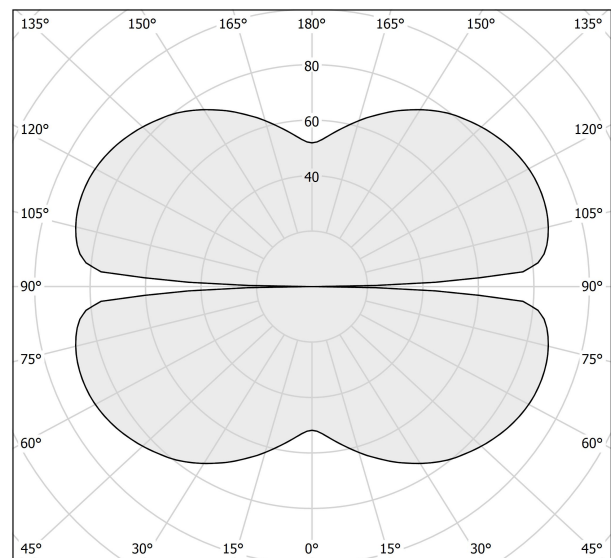

PANZERI

Zero Square

24V DC 24V

M15230.050.0510

titanium

Data sheet

CODE	M15230.050.0510
SYSTEM POWER CONSUMPTION	25W
EFFICACY	81.56lm/W
LIGHT SOURCE	LED
LIGHT SOURCE LIFETIME	L70 (B50) 60.000h
COLOUR TEMPERATURE	2700K Ra>90
LIGHT DISTRIBUTION	diffused
POWER SUPPLY	24V DC
ELECTRICAL CONFIGURATION	24V
DRIVER	remote not included
NOMINAL LUMINOUS FLUX	2835lm
LUMEN OUTPUT	2039lm
EFFICIENCY	71.9%
WEIGHT	0,92 Kg
PROTECTION DEGREE	IP20
COLOUR TOLLERANCES	SDCM 3
PACKING DIMENSIONS	58,0 x 58,0 x 10,0 cm

Extruded polycarbonate diffuser with opaline finish.

Suspension kit with griplocks and 5m (196,9") long steel cables.

5m (196,9") long power cable in transparent PVC.

Provided without power canopy.

Technical drawing

Polar diagram

cd/klm
— C0 - C180 - - - C90 - C270