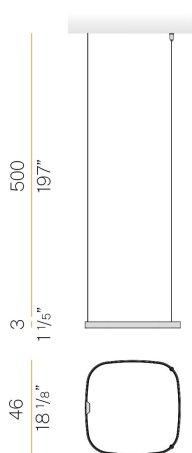

PANZERI

Zero Square

24V DC 24V

M15230.050.0510

titanium

Data sheet

CODE	M15230.050.0510
SYSTEM POWER CONSUMPTION	25W
EFFICACY	81.56lm/W
LIGHT SOURCE	LED
LIGHT SOURCE LIFETIME	L70 (B50) 60.000h
COLOUR TEMPERATURE	2700K Ra>90
LIGHT DISTRIBUTION	diffused
POWER SUPPLY	24V DC
ELECTRICAL CONFIGURATION	24V
DRIVER	remote not included
NOMINAL LUMINOUS FLUX	2835lm
LUMEN OUTPUT	2039lm
EFFICIENCY	71.9%
WEIGHT	0,92 Kg
PROTECTION DEGREE	IP20
COLOUR TOLLERANCES	SDCM 3
PACKING DIMENSIONS	58,0 x 58,0 x 10,0 cm

Single or multiple suspension lighting fixture for interiors, with direct and indirect light emission.

Banded extruded aluminium structure in white, black, bronze, mat brass or titanium polyacrylic paint.

Extruded polycarbonate diffuser with opaline finish.

Suspension kit with griplocks and 5m (196,9") long steel cables.

5m (196,9") long power cable in transparent PVC.

Provided without power canopy.

Technical drawing

Polar diagram

cd/klm
— C0 - C180 - - - C90 - C270