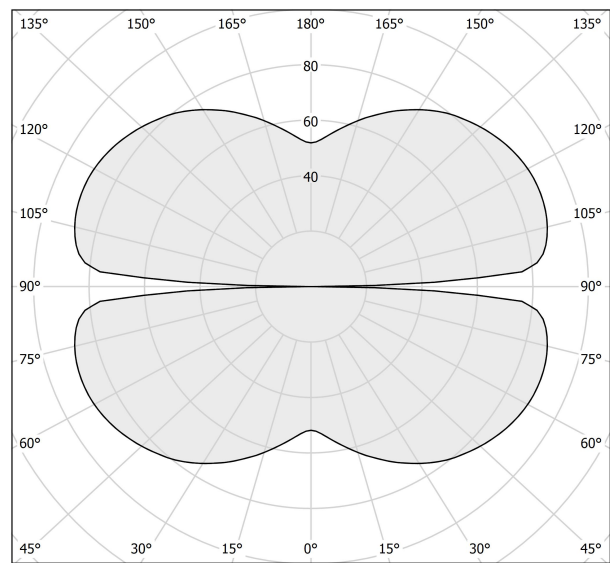

PANZERI

Zero Square

24V DC 24V

M15230.050.0410

titanium

Data sheet

CODE	M15230.050.0410
SYSTEM POWER CONSUMPTION	25W
EFFICACY	81.56lm/W
LIGHT SOURCE	LED
LIGHT SOURCE LIFETIME	L70 (B50) 60.000h
COLOUR TEMPERATURE	3000K Ra>90
LIGHT DISTRIBUTION	diffused
POWER SUPPLY	24V DC
ELECTRICAL CONFIGURATION	24V
DRIVER	remote not included
NOMINAL LUMINOUS FLUX	2835lm
LUMEN OUTPUT	2039lm
EFFICIENCY	71.9%
WEIGHT	0,92 Kg
PROTECTION DEGREE	IP20
COLOUR TOLLERANCES	SDCM 3
PACKING DIMENSIONS	58,0 x 58,0 x 10,0 cm

Extruded polycarbonate diffuser with opaline finish.

Suspension kit with griplocks and 5m (196,9") long steel cables.

5m (196,9") long power cable in transparent PVC.

Provided without power canopy.

Technical drawing

Polar diagram

cd/klm
— C0 - C180 - - - C90 - C270