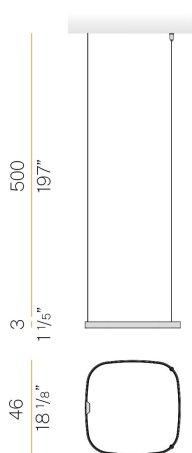

PANZERI

Zero Square

24V DC 24V

M15230.050.0410

titanium

Data sheet

CODE	M15230.050.0410
SYSTEM POWER CONSUMPTION	25W
EFFICACY	81.56lm/W
LIGHT SOURCE	LED
LIGHT SOURCE LIFETIME	L70 (B50) 60.000h
COLOUR TEMPERATURE	3000K Ra>90
LIGHT DISTRIBUTION	diffused
POWER SUPPLY	24V DC
ELECTRICAL CONFIGURATION	24V
DRIVER	remote not included
NOMINAL LUMINOUS FLUX	2835lm
LUMEN OUTPUT	2039lm
EFFICIENCY	71.9%
WEIGHT	0,92 Kg
PROTECTION DEGREE	IP20
COLOUR TOLLERANCES	SDCM 3
PACKING DIMENSIONS	58,0 x 58,0 x 10,0 cm

Single or multiple suspension lighting fixture for interiors, with direct and indirect light emission.

Bended extruded aluminium structure in white, black, bronze, mat brass or titanium polyacrylic paint.

Extruded polycarbonate diffuser with opaline finish.

Suspension kit with griplocks and 5m (196,9") long steel cables.

5m (196,9") long power cable in transparent PVC.

Provided without power canopy.

Technical drawing

Polar diagram

cd/klm
— C0 - C180 - - - C90 - C270