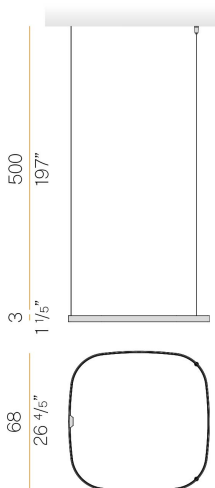

PANZERI

Zero Square

24V DC 24V

M15219.075.0410

 mat brass

Data sheet

CODE	M15219.075.0410
SYSTEM POWER CONSUMPTION	36W
EFFICACY	84.97lm/W
LIGHT SOURCE	LED
LIGHT SOURCE LIFETIME	L70 (B50) 60.000h
COLOUR TEMPERATURE	3000K Ra>90
LIGHT DISTRIBUTION	diffused
POWER SUPPLY	24V DC
ELECTRICAL CONFIGURATION	24V
DRIVER	remote not included
NOMINAL LUMINOUS FLUX	4252lm
LUMEN OUTPUT	3059lm
EFFICIENCY	71.9%
WEIGHT	1,21 Kg
PROTECTION DEGREE	IP20
COLOUR TOLLERANCES	SDCM 3
PACKING DIMENSIONS	83,0 x 83,0 x 10,0 cm

Single or multiple suspension lighting fixture for interiors, with direct and indirect light emission.

Bended extruded aluminium structure in white, black, bronze, mat brass or titanium polyacrylic paint.

Extruded polycarbonate diffuser with opaline finish.

Suspension kit with griplocks and 5m (196,9") long steel cables.

5m (196,9") long power cable in transparent PVC.

Provided without power canopy.

Technical drawing

Polar diagram

cd/klm
— C0 - C180 - - - C90 - C270