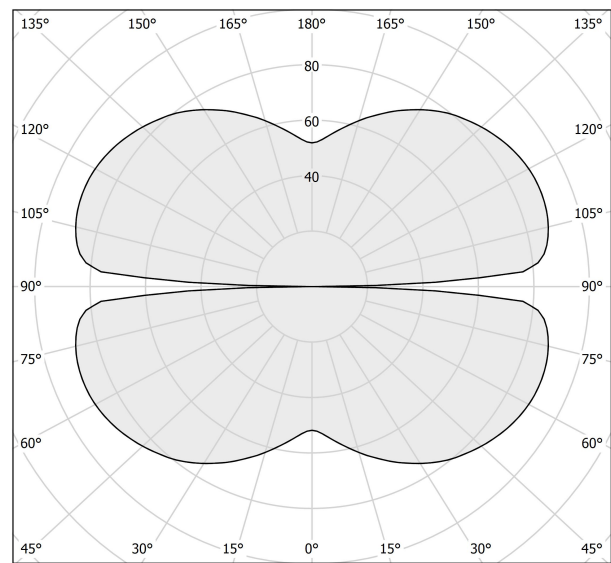

PANZERI

Zero Square

24V DC 24V

M15219.075.0410

 mat brass

Data sheet

CODE	M15219.075.0410
SYSTEM POWER CONSUMPTION	36W
EFFICACY	84.97lm/W
LIGHT SOURCE	LED
LIGHT SOURCE LIFETIME	L70 (B50) 60.000h
COLOUR TEMPERATURE	3000K Ra>90
LIGHT DISTRIBUTION	diffused
POWER SUPPLY	24V DC
ELECTRICAL CONFIGURATION	24V
DRIVER	remote not included
NOMINAL LUMINOUS FLUX	4252lm
LUMEN OUTPUT	3059lm
EFFICIENCY	71.9%
WEIGHT	1,21 Kg
PROTECTION DEGREE	IP20
COLOUR TOLLERANCES	SDCM 3
PACKING DIMENSIONS	83,0 x 83,0 x 10,0 cm

Extruded polycarbonate diffuser with opaline finish.

Suspension kit with griplocks and 5m (196,9") long steel cables.

5m (196,9") long power cable in transparent PVC.

Provided without power canopy.

Technical drawing

Polar diagram

cd/klm
— C0 - C180 - - - C90 - C270