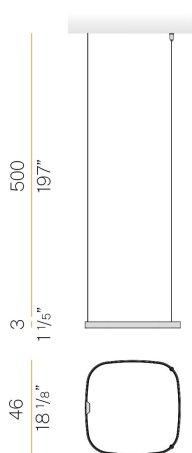

### Data sheet

CODE	M15219.050.0510
SYSTEM POWER CONSUMPTION	25W
EFFICACY	81.56lm/W
LIGHT SOURCE	LED
LIGHT SOURCE LIFETIME	L70 (B50) 60.000h
COLOUR TEMPERATURE	2700K Ra>90
LIGHT DISTRIBUTION	diffused
POWER SUPPLY	24V DC
ELECTRICAL CONFIGURATION	24V
DRIVER	remote not included
NOMINAL LUMINOUS FLUX	2835lm
LUMEN OUTPUT	2039lm
EFFICIENCY	71.9%
WEIGHT	0,92 Kg
PROTECTION DEGREE	IP20
COLOUR TOLLERANCES	SDCM 3
PACKING DIMENSIONS	58,0 x 58,0 x 10,0 cm

Single or multiple suspension lighting fixture for interiors, with direct and indirect light emission.

Bended extruded aluminium structure in white, black, bronze, mat brass or titanium polyacrylic paint.

Extruded polycarbonate diffuser with opaline finish.

Suspension kit with griplocks and 5m (196,9") long steel cables.

5m (196,9") long power cable in transparent PVC.

Provided without power canopy.

### Technical drawing