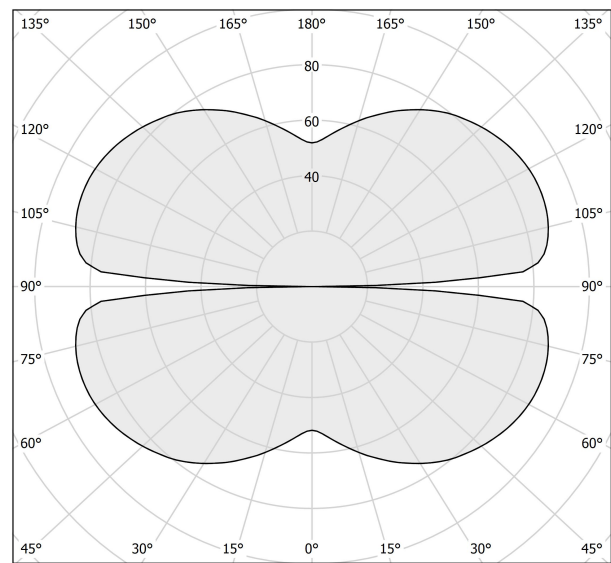

### Data sheet

CODE	M15219.050.0510
SYSTEM POWER CONSUMPTION	25W
EFFICACY	81.56lm/W
LIGHT SOURCE	LED
LIGHT SOURCE LIFETIME	L70 (B50) 60.000h
COLOUR TEMPERATURE	2700K Ra>90
LIGHT DISTRIBUTION	diffused
POWER SUPPLY	24V DC
ELECTRICAL CONFIGURATION	24V
DRIVER	remote not included
NOMINAL LUMINOUS FLUX	2835lm
LUMEN OUTPUT	2039lm
EFFICIENCY	71.9%
WEIGHT	0,92 Kg
PROTECTION DEGREE	IP20
COLOUR TOLLERANCES	SDCM 3
PACKING DIMENSIONS	58,0 x 58,0 x 10,0 cm

### Technical drawing

### Polar diagram

cd/klm  
— C0 - C180    - - - C90 - C270