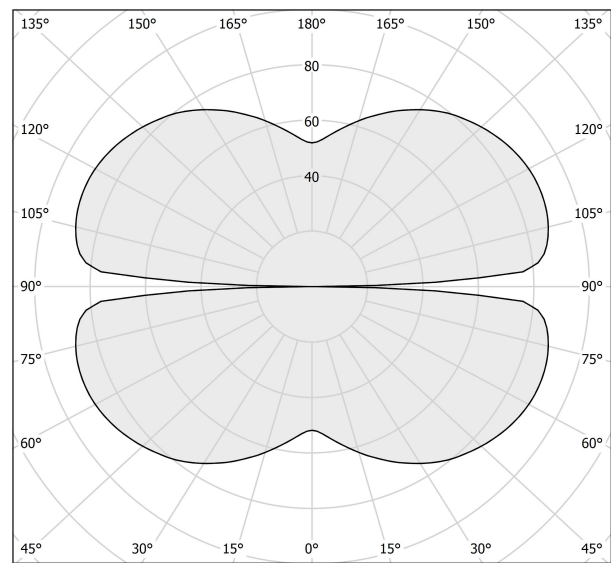

PANZERI

Zero Square

24V DC 24V

M15219.050.0410

 mat brass

Data sheet

CODE	M15219.050.0410
SYSTEM POWER CONSUMPTION	25W
EFFICACY	81.56lm/W
LIGHT SOURCE	LED
LIGHT SOURCE LIFETIME	L70 (B50) 60.000h
COLOUR TEMPERATURE	3000K Ra>90
LIGHT DISTRIBUTION	diffused
POWER SUPPLY	24V DC
ELECTRICAL CONFIGURATION	24V
DRIVER	remote not included
NOMINAL LUMINOUS FLUX	2835lm
LUMEN OUTPUT	2039lm
EFFICIENCY	71.9%
WEIGHT	0,92 Kg
PROTECTION DEGREE	IP20
COLOUR TOLLERANCES	SDCM 3
PACKING DIMENSIONS	58,0 x 58,0 x 10,0 cm

Extruded polycarbonate diffuser with opaline finish.

Suspension kit with griplocks and 5m (196,9") long steel cables.

5m (196,9") long power cable in transparent PVC.

Provided without power canopy.

Technical drawing

Polar diagram

cd/klm
— C0 - C180 - - - C90 - C270