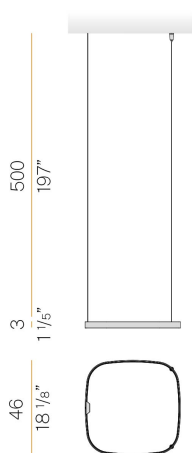

PANZERI

Zero Square

24V DC 24V

M15219.050.0410

 mat brass

Data sheet

CODE	M15219.050.0410
SYSTEM POWER CONSUMPTION	25W
EFFICACY	81.56lm/W
LIGHT SOURCE	LED
LIGHT SOURCE LIFETIME	L70 (B50) 60.000h
COLOUR TEMPERATURE	3000K Ra>90
LIGHT DISTRIBUTION	diffused
POWER SUPPLY	24V DC
ELECTRICAL CONFIGURATION	24V
DRIVER	remote not included
NOMINAL LUMINOUS FLUX	2835lm
LUMEN OUTPUT	2039lm
EFFICIENCY	71.9%
WEIGHT	0,92 Kg
PROTECTION DEGREE	IP20
COLOUR TOLLERANCES	SDCM 3
PACKING DIMENSIONS	58,0 x 58,0 x 10,0 cm

Single or multiple suspension lighting fixture for interiors, with direct and indirect light emission.

Bended extruded aluminium structure in white, black, bronze, mat brass or titanium polyacrylic paint.

Extruded polycarbonate diffuser with opaline finish.

Suspension kit with griplocks and 5m (196,9") long steel cables.

5m (196,9") long power cable in transparent PVC.

Provided without power canopy.

Technical drawing

Polar diagram

cd/klm
— C0 - C180 - - - C90 - C270