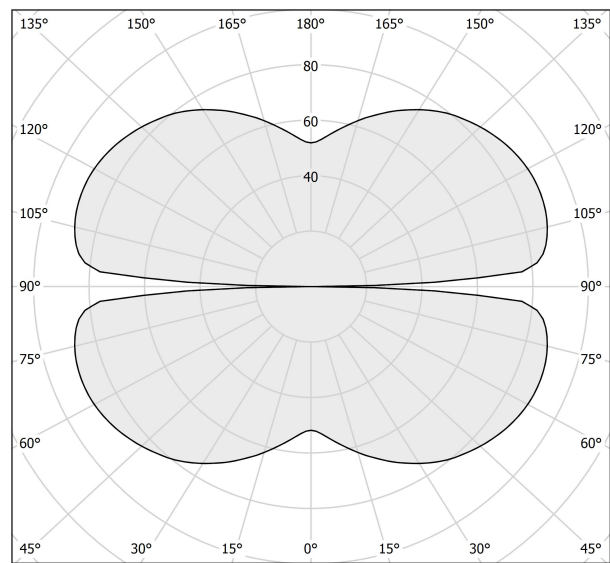

PANZERI

Zero Square

24V DC 24V

M15217.075.0510

Data sheet

CODE	M15217.075.0510
SYSTEM POWER CONSUMPTION	36W
EFFICACY	84.97lm/W
LIGHT SOURCE	LED
LIGHT SOURCE LIFETIME	L70 (B50) 60.000h
COLOUR TEMPERATURE	2700K Ra>90
LIGHT DISTRIBUTION	diffused
POWER SUPPLY	24V DC
ELECTRICAL CONFIGURATION	24V
DRIVER	remote not included
NOMINAL LUMINOUS FLUX	4252lm
LUMEN OUTPUT	3059lm
EFFICIENCY	71.9%
WEIGHT	1,21 Kg
PROTECTION DEGREE	IP20
COLOUR TOLLERANCES	SDCM 3
PACKING DIMENSIONS	83,0 x 83,0 x 10,0 cm

Extruded polycarbonate diffuser with opaline finish.

Suspension kit with griplocks and 5m (196,9") long steel cables.

5m (196,9") long power cable in transparent PVC.

Provided without power canopy.

Technical drawing

Polar diagram

cd/klm
— C0 - C180 - - - C90 - C270