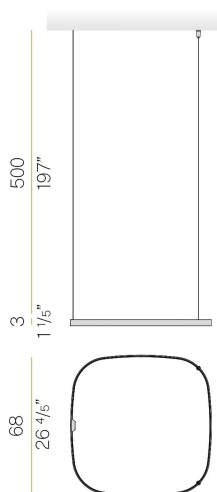

PANZERI

Zero Square

24V DC 24V

M15217.075.0510

Data sheet

CODE	M15217.075.0510
SYSTEM POWER CONSUMPTION	36W
EFFICACY	84.97lm/W
LIGHT SOURCE	LED
LIGHT SOURCE LIFETIME	L70 (B50) 60.000h
COLOUR TEMPERATURE	2700K Ra>90
LIGHT DISTRIBUTION	diffused
POWER SUPPLY	24V DC
ELECTRICAL CONFIGURATION	24V
DRIVER	remote not included
NOMINAL LUMINOUS FLUX	4252lm
LUMEN OUTPUT	3059lm
EFFICIENCY	71.9%
WEIGHT	1,21 Kg
PROTECTION DEGREE	IP20
COLOUR TOLLERANCES	SDCM 3
PACKING DIMENSIONS	83,0 x 83,0 x 10,0 cm

Single or multiple suspension lighting fixture for interiors, with direct and indirect light emission.

Bended extruded aluminium structure in white, black, bronze, mat brass or titanium polyacrylic paint.

Extruded polycarbonate diffuser with opaline finish.

Suspension kit with griplocks and 5m (196,9") long steel cables.

5m (196,9") long power cable in transparent PVC.

Provided without power canopy.

Technical drawing

Polar diagram

cd/klm
— C0 - C180 - - - C90 - C270