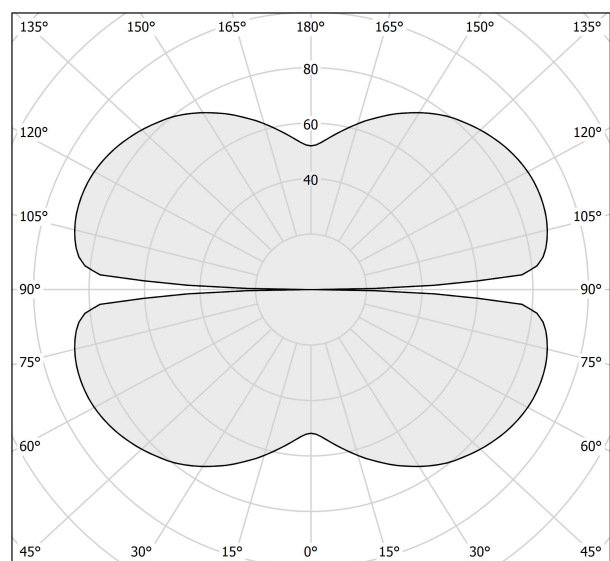

PANZERI

Zero Square

24V DC 24V

M15217.075.0410

Data sheet

CODE	M15217.075.0410
SYSTEM POWER CONSUMPTION	36W
EFFICACY	84.97lm/W
LIGHT SOURCE	LED
LIGHT SOURCE LIFETIME	L70 (B50) 60.000h
COLOUR TEMPERATURE	3000K Ra>90
LIGHT DISTRIBUTION	diffused
POWER SUPPLY	24V DC
ELECTRICAL CONFIGURATION	24V
DRIVER	remote not included
NOMINAL LUMINOUS FLUX	4252lm
LUMEN OUTPUT	3059lm
EFFICIENCY	71.9%
WEIGHT	1,21 Kg
PROTECTION DEGREE	IP20
COLOUR TOLLERANCES	SDCM 3
PACKING DIMENSIONS	83,0 x 83,0 x 10,0 cm

Extruded polycarbonate diffuser with opaline finish.

Suspension kit with griplocks and 5m (196,9") long steel cables.

5m (196,9") long power cable in transparent PVC.

Provided without power canopy.

Technical drawing

Polar diagram

cd/klm
— C0 - C180 - - - C90 - C270