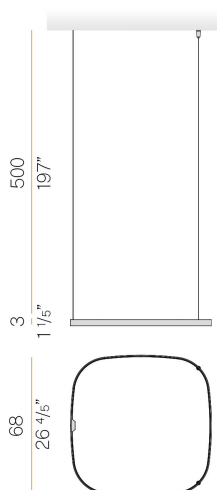

PANZERI

Zero Square

24V DC 24V

M15217.075.0410

Data sheet

CODE	M15217.075.0410
SYSTEM POWER CONSUMPTION	36W
EFFICACY	84.97lm/W
LIGHT SOURCE	LED
LIGHT SOURCE LIFETIME	L70 (B50) 60.000h
COLOUR TEMPERATURE	3000K Ra>90
LIGHT DISTRIBUTION	diffused
POWER SUPPLY	24V DC
ELECTRICAL CONFIGURATION	24V
DRIVER	remote not included
NOMINAL LUMINOUS FLUX	4252lm
LUMEN OUTPUT	3059lm
EFFICIENCY	71.9%
WEIGHT	1,21 Kg
PROTECTION DEGREE	IP20
COLOUR TOLLERANCES	SDCM 3
PACKING DIMENSIONS	83,0 x 83,0 x 10,0 cm

Single or multiple suspension lighting fixture for interiors, with direct and indirect light emission.

Bended extruded aluminium structure in white, black, bronze, mat brass or titanium polyacrylic paint.

Extruded polycarbonate diffuser with opaline finish.

Suspension kit with griplocks and 5m (196,9") long steel cables.

5m (196,9") long power cable in transparent PVC.

Provided without power canopy.

Technical drawing

Polar diagram

cd/klm
— C0 - C180 - - - C90 - C270