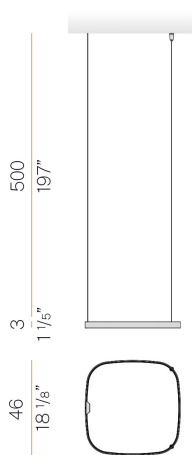

PANZERI

Zero Square

24V DC 24V

M15217.050.0510

Data sheet

CODE	M15217.050.0510
SYSTEM POWER CONSUMPTION	25W
EFFICACY	81.56lm/W
LIGHT SOURCE	LED
LIGHT SOURCE LIFETIME	L70 (B50) 60.000h
COLOUR TEMPERATURE	2700K Ra>90
LIGHT DISTRIBUTION	diffused
POWER SUPPLY	24V DC
ELECTRICAL CONFIGURATION	24V
DRIVER	remote not included
NOMINAL LUMINOUS FLUX	2835lm
LUMEN OUTPUT	2039lm
EFFICIENCY	71.9%
WEIGHT	0,92 Kg
PROTECTION DEGREE	IP20
COLOUR TOLLERANCES	SDCM 3
PACKING DIMENSIONS	58,0 x 58,0 x 10,0 cm

Single or multiple suspension lighting fixture for interiors, with direct and indirect light emission.

Bended extruded aluminium structure in white, black, bronze, mat brass or titanium polyacrylic paint.

Extruded polycarbonate diffuser with opaline finish.

Suspension kit with griplocks and 5m (196,9") long steel cables.

5m (196,9") long power cable in transparent PVC.

Provided without power canopy.

Technical drawing

Polar diagram

cd/klm
— C0 - C180 - - - C90 - C270