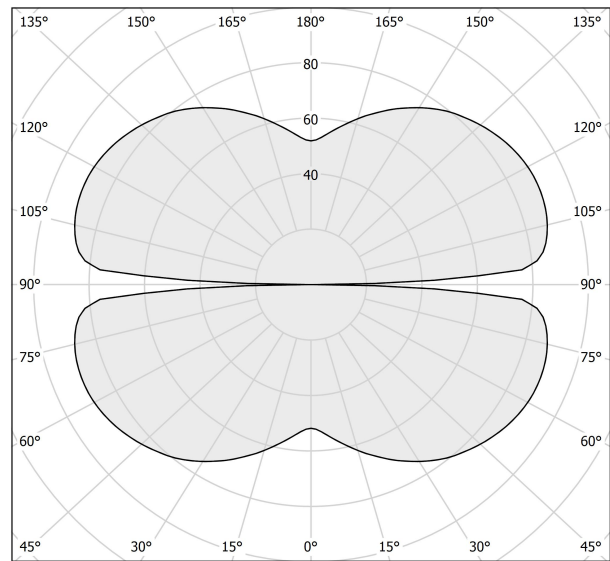

PANZERI

Zero Square

24V DC 24V

M15217.050.0510

Data sheet

CODE	M15217.050.0510
SYSTEM POWER CONSUMPTION	25W
EFFICACY	81.56lm/W
LIGHT SOURCE	LED
LIGHT SOURCE LIFETIME	L70 (B50) 60.000h
COLOUR TEMPERATURE	2700K Ra>90
LIGHT DISTRIBUTION	diffused
POWER SUPPLY	24V DC
ELECTRICAL CONFIGURATION	24V
DRIVER	remote not included
NOMINAL LUMINOUS FLUX	2835lm
LUMEN OUTPUT	2039lm
EFFICIENCY	71.9%
WEIGHT	0,92 Kg
PROTECTION DEGREE	IP20
COLOUR TOLLERANCES	SDCM 3
PACKING DIMENSIONS	58,0 x 58,0 x 10,0 cm

Extruded polycarbonate diffuser with opaline finish.

Suspension kit with griplocks and 5m (196,9") long steel cables.

5m (196,9") long power cable in transparent PVC.

Provided without power canopy.

Technical drawing

Polar diagram

cd/klm
— C0 - C180 - - - C90 - C270