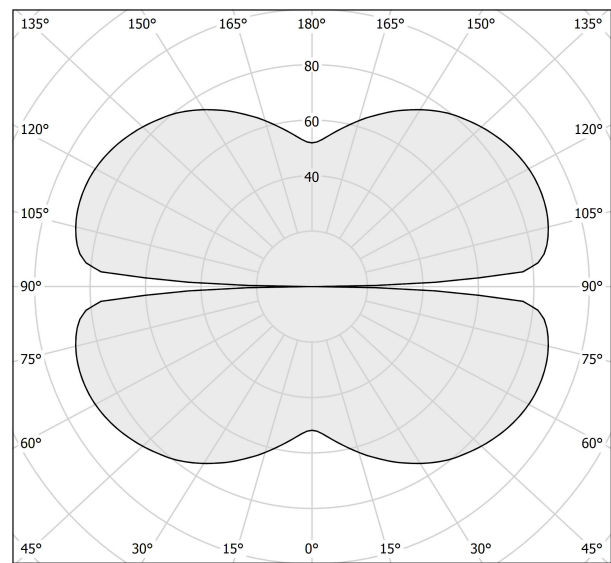

PANZERI

Zero Square

24V DC 24V

M15217.050.0410

Data sheet

| | |
|--------------------------|-----------------------|
| CODE | M15217.050.0410 |
| SYSTEM POWER CONSUMPTION | 25W |
| EFFICACY | 81.56lm/W |
| LIGHT SOURCE | LED |
| LIGHT SOURCE LIFETIME | L70 (B50) 60.000h |
| COLOUR TEMPERATURE | 3000K Ra>90 |
| LIGHT DISTRIBUTION | diffused |
| POWER SUPPLY | 24V DC |
| ELECTRICAL CONFIGURATION | 24V |
| DRIVER | remote not included |
| NOMINAL LUMINOUS FLUX | 2835lm |
| LUMEN OUTPUT | 2039lm |
| EFFICIENCY | 71.9% |
| WEIGHT | 0,92 Kg |
| PROTECTION DEGREE | IP20 |
| COLOUR TOLLERANCES | SDCM 3 |
| PACKING DIMENSIONS | 58,0 x 58,0 x 10,0 cm |

Extruded polycarbonate diffuser with opaline finish.

Suspension kit with griplocks and 5m (196,9") long steel cables.

5m (196,9") long power cable in transparent PVC.

Provided without power canopy.

Technical drawing

Polar diagram

cd/klm
— C0 - C180 - - - C90 - C270