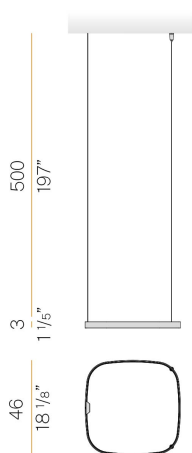

PANZERI

Zero Square

24V DC 24V

M15217.050.0410

Data sheet

| | |
|--------------------------|-----------------------|
| CODE | M15217.050.0410 |
| SYSTEM POWER CONSUMPTION | 25W |
| EFFICACY | 81.56lm/W |
| LIGHT SOURCE | LED |
| LIGHT SOURCE LIFETIME | L70 (B50) 60.000h |
| COLOUR TEMPERATURE | 3000K Ra>90 |
| LIGHT DISTRIBUTION | diffused |
| POWER SUPPLY | 24V DC |
| ELECTRICAL CONFIGURATION | 24V |
| DRIVER | remote not included |
| NOMINAL LUMINOUS FLUX | 2835lm |
| LUMEN OUTPUT | 2039lm |
| EFFICIENCY | 71.9% |
| WEIGHT | 0,92 Kg |
| PROTECTION DEGREE | IP20 |
| COLOUR TOLLERANCES | SDCM 3 |
| PACKING DIMENSIONS | 58,0 x 58,0 x 10,0 cm |

Single or multiple suspension lighting fixture for interiors, with direct and indirect light emission.

Banded extruded aluminium structure in white, black, bronze, mat brass or titanium polyacrylic paint.

Extruded polycarbonate diffuser with opaline finish.

Suspension kit with griplocks and 5m (196,9") long steel cables.

5m (196,9") long power cable in transparent PVC.

Provided without power canopy.

Technical drawing

Polar diagram

cd/klm
— C0 - C180 - - - C90 - C270