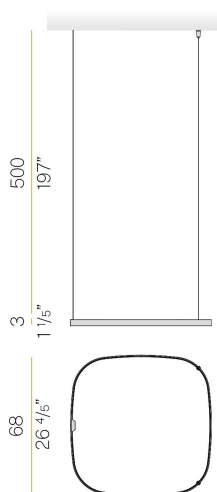

PANZERI

Zero Square

24V DC 24V

M15205.075.0510

 champagne

Data sheet

| | |
|--------------------------|-----------------------|
| CODE | M15205.075.0510 |
| SYSTEM POWER CONSUMPTION | 36W |
| EFFICACY | 84.97lm/W |
| LIGHT SOURCE | LED |
| LIGHT SOURCE LIFETIME | L70 (B50) 60.000h |
| COLOUR TEMPERATURE | 2700K Ra>90 |
| LIGHT DISTRIBUTION | diffused |
| POWER SUPPLY | 24V DC |
| ELECTRICAL CONFIGURATION | 24V |
| DRIVER | remote not included |
| NOMINAL LUMINOUS FLUX | 3594lm |
| LUMEN OUTPUT | 3059lm |
| EFFICIENCY | 85.1% |
| WEIGHT | 1,21 Kg |
| PROTECTION DEGREE | IP20 |
| COLOUR TOLLERANCES | SDCM 3 |
| PACKING DIMENSIONS | 83,0 x 83,0 x 10,0 cm |

Single or multiple suspension lighting fixture for interiors, with direct and indirect light emission.

Bended extruded aluminium structure in white, black, bronze, mat brass or titanium polyacrylic paint.

Extruded polycarbonate diffuser with opaline finish.

Suspension kit with griplocks and 5m (196,9") long steel cables.

5m (196,9") long power cable in transparent PVC.

Provided without power canopy.

Technical drawing

Polar diagram

cd/klm
— C0 - C180 - - - C90 - C270