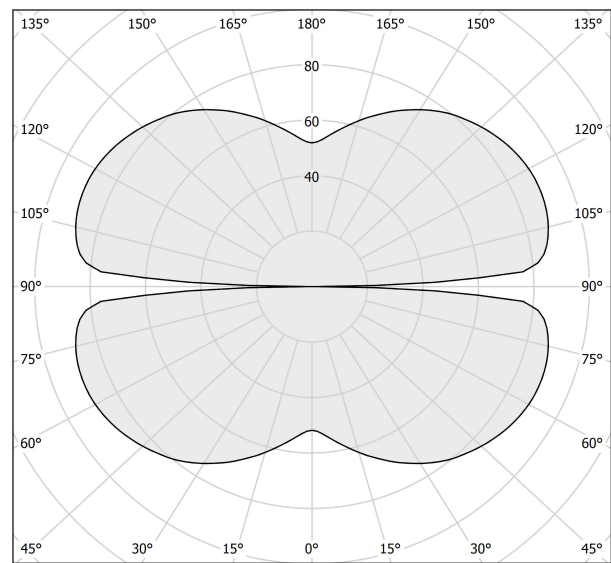

PANZERI

Zero Square

24V DC 24V

M15205.075.0510

 champagne

Data sheet

| | |
|--------------------------|-----------------------|
| CODE | M15205.075.0510 |
| SYSTEM POWER CONSUMPTION | 36W |
| EFFICACY | 84.97lm/W |
| LIGHT SOURCE | LED |
| LIGHT SOURCE LIFETIME | L70 (B50) 60.000h |
| COLOUR TEMPERATURE | 2700K Ra>90 |
| LIGHT DISTRIBUTION | diffused |
| POWER SUPPLY | 24V DC |
| ELECTRICAL CONFIGURATION | 24V |
| DRIVER | remote not included |
| NOMINAL LUMINOUS FLUX | 3594lm |
| LUMEN OUTPUT | 3059lm |
| EFFICIENCY | 85.1% |
| WEIGHT | 1,21 Kg |
| PROTECTION DEGREE | IP20 |
| COLOUR TOLLERANCES | SDCM 3 |
| PACKING DIMENSIONS | 83,0 x 83,0 x 10,0 cm |

Extruded polycarbonate diffuser with opaline finish.

Suspension kit with griplocks and 5m (196,9") long steel cables.

5m (196,9") long power cable in transparent PVC.

Provided without power canopy.

Technical drawing

Polar diagram

cd/klm
— C0 - C180 - - - C90 - C270