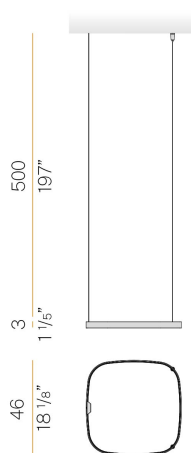

PANZERI

Zero Square

24V DC 24V

M15205.050.0510

 champagne

Data sheet

CODE	M15205.050.0510
SYSTEM POWER CONSUMPTION	25W
EFFICACY	81.56lm/W
LIGHT SOURCE	LED
LIGHT SOURCE LIFETIME	L70 (B50) 60.000h
COLOUR TEMPERATURE	2700K Ra>90
LIGHT DISTRIBUTION	diffused
POWER SUPPLY	24V DC
ELECTRICAL CONFIGURATION	24V
DRIVER	remote not included
NOMINAL LUMINOUS FLUX	2835lm
LUMEN OUTPUT	2039lm
EFFICIENCY	71.9%
WEIGHT	0,92 Kg
PROTECTION DEGREE	IP20
COLOUR TOLLERANCES	SDCM 3
PACKING DIMENSIONS	58,0 x 58,0 x 10,0 cm

Single or multiple suspension lighting fixture for interiors, with direct and indirect light emission.

Bended extruded aluminium structure in white, black, bronze, mat brass or titanium polyacrylic paint.

Extruded polycarbonate diffuser with opaline finish.

Suspension kit with griplocks and 5m (196,9") long steel cables.

5m (196,9") long power cable in transparent PVC.

Provided without power canopy.

Technical drawing

Polar diagram

cd/klm
— C0 - C180 - - - C90 - C270