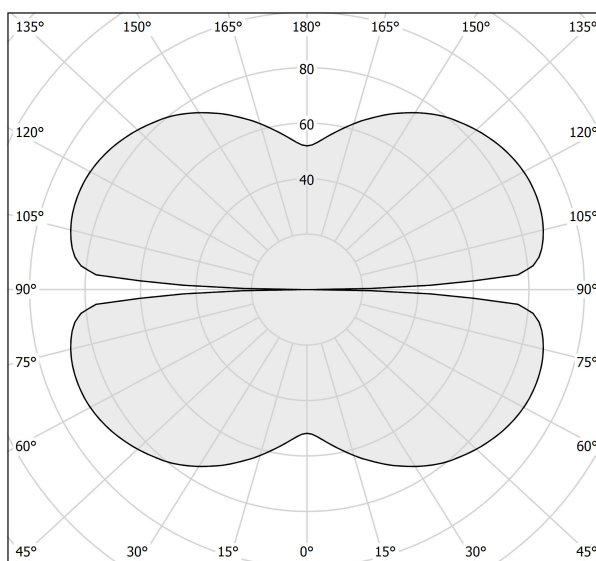

PANZERI

Zero Square

24V DC 24V

M15205.050.0510

 champagne

Data sheet

CODE	M15205.050.0510
SYSTEM POWER CONSUMPTION	25W
EFFICACY	81.56lm/W
LIGHT SOURCE	LED
LIGHT SOURCE LIFETIME	L70 (B50) 60.000h
COLOUR TEMPERATURE	2700K Ra>90
LIGHT DISTRIBUTION	diffused
POWER SUPPLY	24V DC
ELECTRICAL CONFIGURATION	24V
DRIVER	remote not included
NOMINAL LUMINOUS FLUX	2835lm
LUMEN OUTPUT	2039lm
EFFICIENCY	71.9%
WEIGHT	0,92 Kg
PROTECTION DEGREE	IP20
COLOUR TOLLERANCES	SDCM 3
PACKING DIMENSIONS	58,0 x 58,0 x 10,0 cm

Extruded polycarbonate diffuser with opaline finish.

Suspension kit with griplocks and 5m (196,9") long steel cables.

5m (196,9") long power cable in transparent PVC.

Provided without power canopy.

Technical drawing

Polar diagram

cd/klm
— C0 - C180 - - - C90 - C270