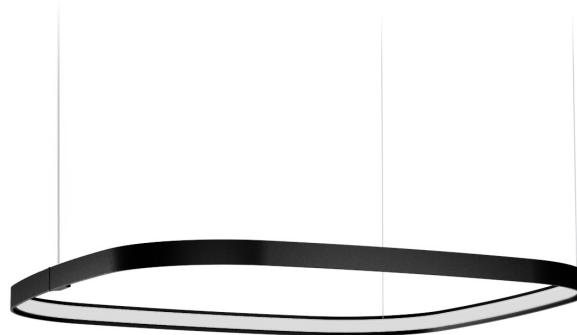

## Zero Square

24V DC 24V

M15202.075.0510

● black

### Data sheet

CODE	M15202.075.0510
SYSTEM POWER CONSUMPTION	36W
EFFICACY	84.97lm/W
LIGHT SOURCE	LED
LIGHT SOURCE LIFETIME	L70 (B50) 60.000h
COLOUR TEMPERATURE	2700K Ra>90
LIGHT DISTRIBUTION	diffused
POWER SUPPLY	24V DC
ELECTRICAL CONFIGURATION	24V
DRIVER	remote not included
NOMINAL LUMINOUS FLUX	4252lm
LUMEN OUTPUT	3059lm
EFFICIENCY	71.9%
WEIGHT	1,21 Kg
PROTECTION DEGREE	IP20
COLOUR TOLLERANCES	SDCM 3
PACKING DIMENSIONS	83,0 x 83,0 x 10,0 cm

Single or multiple suspension lighting fixture for interiors, with direct and indirect light emission.

Bended extruded aluminium structure in white, black, bronze, mat brass or titanium polyacrylic paint.

Extruded polycarbonate diffuser with opaline finish.

Suspension kit with griplocks and 5m (196,9") long steel cables.

5m (196,9") long power cable in transparent PVC.

Provided without power canopy.