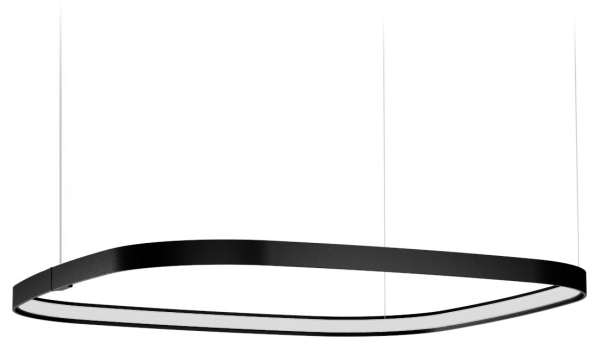

PANZERI

Zero Square

24V DC 24V

M15202.075.0510

● black

Data sheet

CODE	M15202.075.0510
SYSTEM POWER CONSUMPTION	36W
EFFICACY	84.97lm/W
LIGHT SOURCE	LED
LIGHT SOURCE LIFETIME	L70 (B50) 60.000h
COLOUR TEMPERATURE	2700K Ra>90
LIGHT DISTRIBUTION	diffused
POWER SUPPLY	24V DC
ELECTRICAL CONFIGURATION	24V
DRIVER	remote not included
NOMINAL LUMINOUS FLUX	3594lm
LUMEN OUTPUT	3059lm
EFFICIENCY	85.1%
WEIGHT	1,21 Kg
PROTECTION DEGREE	IP20
COLOUR TOLLERANCES	SDCM 3
PACKING DIMENSIONS	83,0 x 83,0 x 10,0 cm

Single or multiple suspension lighting fixture for interiors, with direct and indirect light emission.

Bended extruded aluminium structure in white, black, bronze, mat brass or titanium polyacrylic paint.

Extruded polycarbonate diffuser with opaline finish.

Suspension kit with griplocks and 5m (196,9") long steel cables.

5m (196,9") long power cable in transparent PVC.

Provided without power canopy.

Technical drawing