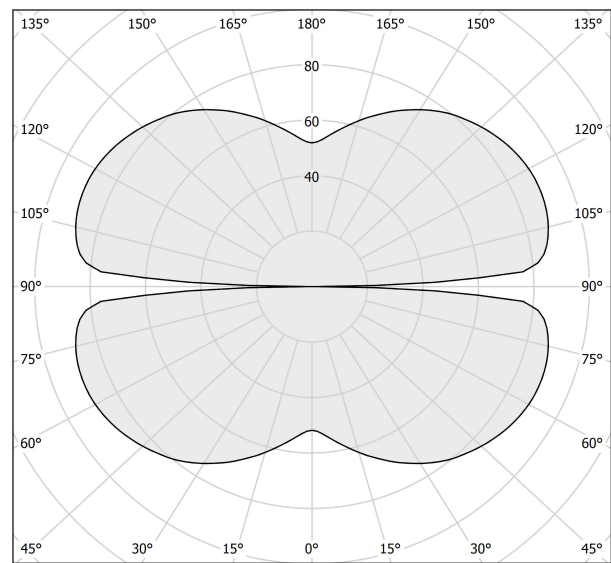

PANZERI

Zero Square

24V DC 24V

M15202.075.0510

● black

Data sheet

CODE	M15202.075.0510
SYSTEM POWER CONSUMPTION	36W
EFFICACY	84.97lm/W
LIGHT SOURCE	LED
LIGHT SOURCE LIFETIME	L70 (B50) 60.000h
COLOUR TEMPERATURE	2700K Ra>90
LIGHT DISTRIBUTION	diffused
POWER SUPPLY	24V DC
ELECTRICAL CONFIGURATION	24V
DRIVER	remote not included
NOMINAL LUMINOUS FLUX	3594lm
LUMEN OUTPUT	3059lm
EFFICIENCY	85.1%
WEIGHT	1,21 Kg
PROTECTION DEGREE	IP20
COLOUR TOLLERANCES	SDCM 3
PACKING DIMENSIONS	83,0 x 83,0 x 10,0 cm

Extruded polycarbonate diffuser with opaline finish.

Suspension kit with griplocks and 5m (196,9") long steel cables.

5m (196,9") long power cable in transparent PVC.

Provided without power canopy.

Technical drawing

Polar diagram

cd/klm
— C0 - C180 - - - C90 - C270