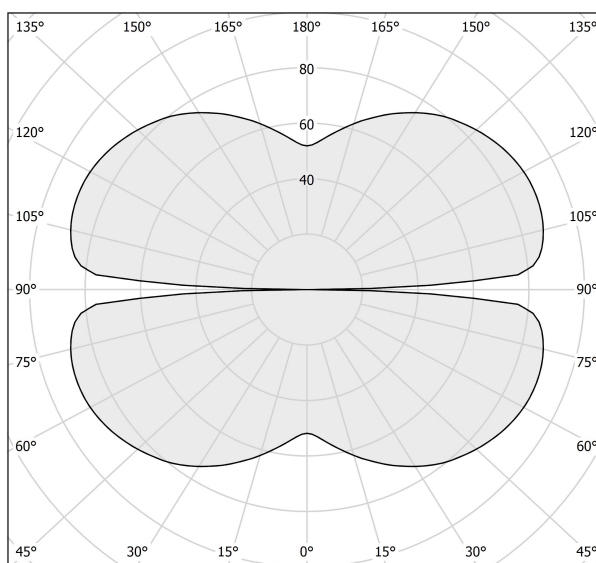

### Data sheet

CODE	M15202.075.0510
SYSTEM POWER CONSUMPTION	36W
EFFICACY	84.97lm/W
LIGHT SOURCE	LED
LIGHT SOURCE LIFETIME	L70 (B50) 60.000h
COLOUR TEMPERATURE	2700K Ra>90
LIGHT DISTRIBUTION	diffused
POWER SUPPLY	24V DC
ELECTRICAL CONFIGURATION	24V
DRIVER	remote not included
NOMINAL LUMINOUS FLUX	4252lm
LUMEN OUTPUT	3059lm
EFFICIENCY	71.9%
WEIGHT	1,21 Kg
PROTECTION DEGREE	IP20
COLOUR TOLLERANCES	SDCM 3
PACKING DIMENSIONS	83,0 x 83,0 x 10,0 cm

### Technical drawing

### Polar diagram

cd/klm  
— C0 - C180    - - - C90 - C270