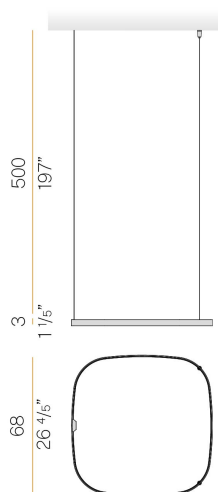

### Data sheet

CODE	M15202.075.0510
SYSTEM POWER CONSUMPTION	36W
EFFICACY	84.97lm/W
LIGHT SOURCE	LED
LIGHT SOURCE LIFETIME	L70 (B50) 60.000h
COLOUR TEMPERATURE	2700K Ra>90
LIGHT DISTRIBUTION	diffused
POWER SUPPLY	24V DC
ELECTRICAL CONFIGURATION	24V
DRIVER	remote not included
NOMINAL LUMINOUS FLUX	4252lm
LUMEN OUTPUT	3059lm
EFFICIENCY	71.9%
WEIGHT	1,21 Kg
PROTECTION DEGREE	IP20
COLOUR TOLLERANCES	SDCM 3
PACKING DIMENSIONS	83,0 x 83,0 x 10,0 cm

Single or multiple suspension lighting fixture for interiors, with direct and indirect light emission.

Bended extruded aluminium structure in white, black, bronze, mat brass or titanium polyacrylic paint.

### Technical drawing