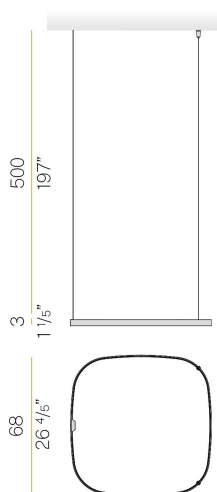

PANZERI

Zero Square

24V DC 24V

M15202.075.0510

● black

Data sheet

CODE	M15202.075.0510
SYSTEM POWER CONSUMPTION	36W
EFFICACY	84.97lm/W
LIGHT SOURCE	LED
LIGHT SOURCE LIFETIME	L70 (B50) 60.000h
COLOUR TEMPERATURE	2700K Ra>90
LIGHT DISTRIBUTION	diffused
POWER SUPPLY	24V DC
ELECTRICAL CONFIGURATION	24V
DRIVER	remote not included
NOMINAL LUMINOUS FLUX	3594lm
LUMEN OUTPUT	3059lm
EFFICIENCY	85.1%
WEIGHT	1,21 Kg
PROTECTION DEGREE	IP20
COLOUR TOLLERANCES	SDCM 3
PACKING DIMENSIONS	83,0 x 83,0 x 10,0 cm

Single or multiple suspension lighting fixture for interiors, with direct and indirect light emission.

Bended extruded aluminium structure in white, black, bronze, mat brass or titanium polyacrylic paint.

Extruded polycarbonate diffuser with opaline finish.

Suspension kit with griplocks and 5m (196,9") long steel cables.

5m (196,9") long power cable in transparent PVC.

Provided without power canopy.

Technical drawing

Polar diagram

cd/klm
— C0 - C180 - - - C90 - C270