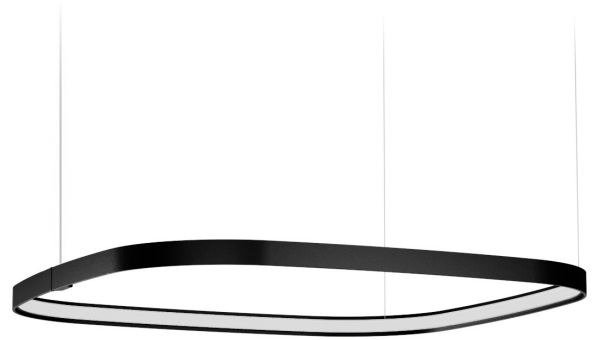

PANZERI

Zero Square

24V DC 24V

M15202.075.0410

Data sheet

CODE	M15202.075.0410
SYSTEM POWER CONSUMPTION	36W
EFFICACY	84.97lm/W
LIGHT SOURCE	LED
LIGHT SOURCE LIFETIME	L70 (B50) 60.000h
COLOUR TEMPERATURE	3000K Ra>90
LIGHT DISTRIBUTION	diffused
POWER SUPPLY	24V DC
ELECTRICAL CONFIGURATION	24V
DRIVER	remote not included
NOMINAL LUMINOUS FLUX	4252lm
LUMEN OUTPUT	3059lm
EFFICIENCY	71.9%
WEIGHT	1,21 Kg
PROTECTION DEGREE	IP20
COLOUR TOLLERANCES	SDCM 3
PACKING DIMENSIONS	83,0 x 83,0 x 10,0 cm

Single or multiple suspension lighting fixture for interiors, with direct and indirect light emission.

Bended extruded aluminium structure in white, black, bronze, mat brass or titanium polyacrylic paint.

Extruded polycarbonate diffuser with opaline finish.

Suspension kit with griplocks and 5m (196,9") long steel cables.

5m (196,9") long power cable in transparent PVC.

Provided without power canopy.

Technical drawing