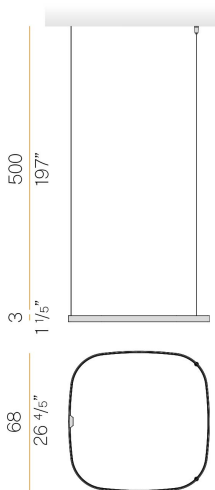

PANZERI

Zero Square

24V DC 24V

M15202.075.0410

Data sheet

CODE	M15202.075.0410
SYSTEM POWER CONSUMPTION	36W
EFFICACY	84.97lm/W
LIGHT SOURCE	LED
LIGHT SOURCE LIFETIME	L70 (B50) 60.000h
COLOUR TEMPERATURE	3000K Ra>90
LIGHT DISTRIBUTION	diffused
POWER SUPPLY	24V DC
ELECTRICAL CONFIGURATION	24V
DRIVER	remote not included
NOMINAL LUMINOUS FLUX	4252lm
LUMEN OUTPUT	3059lm
EFFICIENCY	71.9%
WEIGHT	1,21 Kg
PROTECTION DEGREE	IP20
COLOUR TOLLERANCES	SDCM 3
PACKING DIMENSIONS	83,0 x 83,0 x 10,0 cm

Single or multiple suspension lighting fixture for interiors, with direct and indirect light emission.

Bended extruded aluminium structure in white, black, bronze, mat brass or titanium polyacrylic paint.

Extruded polycarbonate diffuser with opaline finish.

Suspension kit with griplocks and 5m (196,9") long steel cables.

5m (196,9") long power cable in transparent PVC.

Provided without power canopy.

Technical drawing

Polar diagram

cd/klm
— C0 - C180 - - - C90 - C270