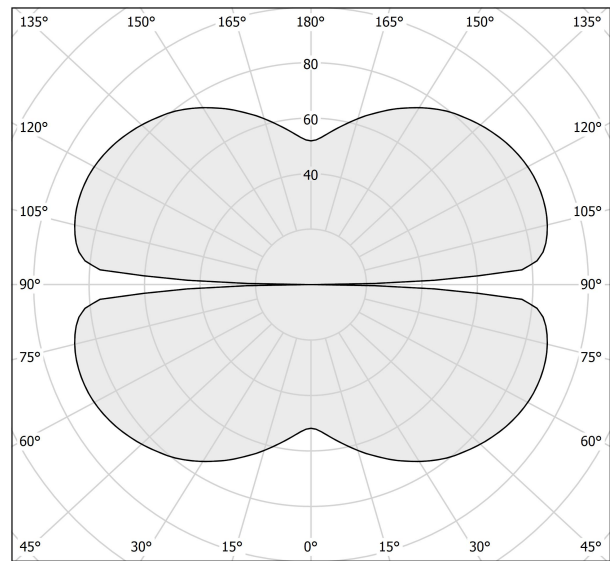

PANZERI

Zero Square

24V DC 24V

M15202.075.0410

Data sheet

CODE	M15202.075.0410
SYSTEM POWER CONSUMPTION	36W
EFFICACY	84.97lm/W
LIGHT SOURCE	LED
LIGHT SOURCE LIFETIME	L70 (B50) 60.000h
COLOUR TEMPERATURE	3000K Ra>90
LIGHT DISTRIBUTION	diffused
POWER SUPPLY	24V DC
ELECTRICAL CONFIGURATION	24V
DRIVER	remote not included
NOMINAL LUMINOUS FLUX	4252lm
LUMEN OUTPUT	3059lm
EFFICIENCY	71.9%
WEIGHT	1,21 Kg
PROTECTION DEGREE	IP20
COLOUR TOLLERANCES	SDCM 3
PACKING DIMENSIONS	83,0 x 83,0 x 10,0 cm

Extruded polycarbonate diffuser with opaline finish.

Suspension kit with griplocks and 5m (196,9") long steel cables.

5m (196,9") long power cable in transparent PVC.

Provided without power canopy.

Technical drawing

Polar diagram

cd/klm
— C0 - C180 - - - C90 - C270