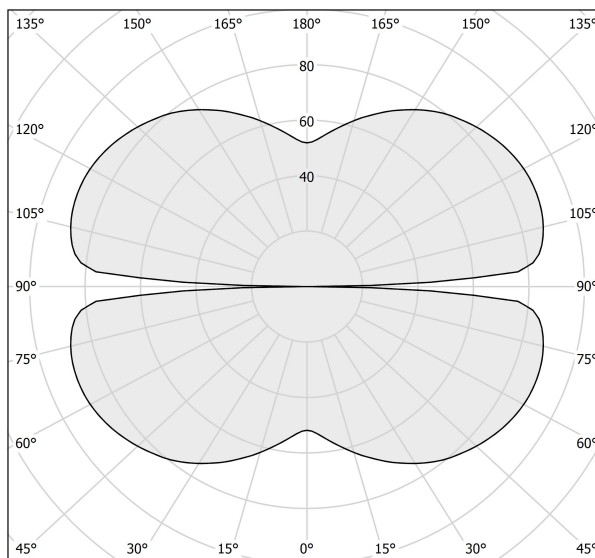

### Data sheet

CODE	M15202.050.0510
SYSTEM POWER CONSUMPTION	25W
EFFICACY	81.56lm/W
LIGHT SOURCE	LED
LIGHT SOURCE LIFETIME	L70 (B50) 60.000h
COLOUR TEMPERATURE	2700K Ra>90
LIGHT DISTRIBUTION	diffused
POWER SUPPLY	24V DC
ELECTRICAL CONFIGURATION	24V
DRIVER	remote not included
NOMINAL LUMINOUS FLUX	2835lm
LUMEN OUTPUT	2039lm
EFFICIENCY	71.9%
WEIGHT	0,92 Kg
PROTECTION DEGREE	IP20
COLOUR TOLLERANCES	SDCM 3
PACKING DIMENSIONS	58,0 x 58,0 x 10,0 cm

### Technical drawing

### Polar diagram

cd/klm  
— C0 - C180    - - - C90 - C270