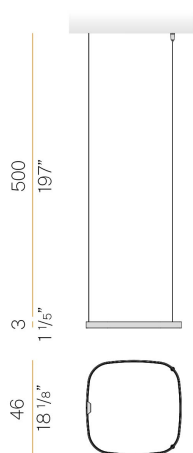

PANZERI

Zero Square

24V DC 24V

M15202.050.0510

● black

Data sheet

CODE	M15202.050.0510
SYSTEM POWER CONSUMPTION	25W
EFFICACY	81.56lm/W
LIGHT SOURCE	LED
LIGHT SOURCE LIFETIME	L70 (B50) 60.000h
COLOUR TEMPERATURE	2700K Ra>90
LIGHT DISTRIBUTION	diffused
POWER SUPPLY	24V DC
ELECTRICAL CONFIGURATION	24V
DRIVER	remote not included
NOMINAL LUMINOUS FLUX	2835lm
LUMEN OUTPUT	2039lm
EFFICIENCY	71.9%
WEIGHT	0,92 Kg
PROTECTION DEGREE	IP20
COLOUR TOLLERANCES	SDCM 3
PACKING DIMENSIONS	58,0 x 58,0 x 10,0 cm

Single or multiple suspension lighting fixture for interiors, with direct and indirect light emission.

Bended extruded aluminium structure in white, black, bronze, mat brass or titanium polyacrylic paint.

Extruded polycarbonate diffuser with opaline finish.

Suspension kit with griplocks and 5m (196,9") long steel cables.

5m (196,9") long power cable in transparent PVC.

Provided without power canopy.

Technical drawing

Polar diagram

cd/klm
— C0 - C180 - - - C90 - C270