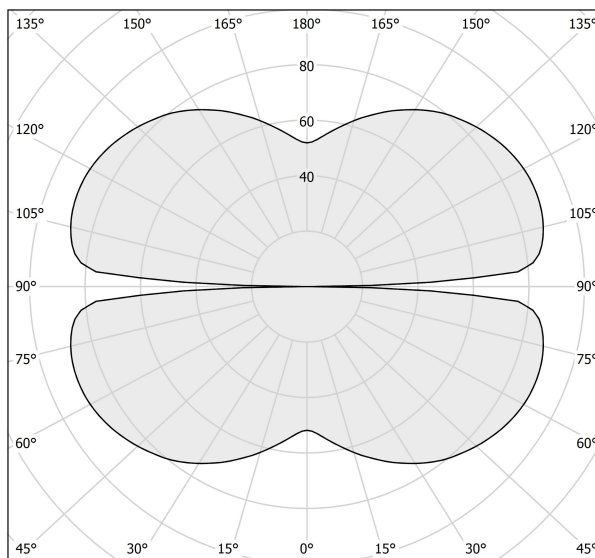

PANZERI

Zero Square

24V DC 24V

M15202.050.0510

● black

Data sheet

CODE	M15202.050.0510
SYSTEM POWER CONSUMPTION	25W
EFFICACY	81.56lm/W
LIGHT SOURCE	LED
LIGHT SOURCE LIFETIME	L70 (B50) 60.000h
COLOUR TEMPERATURE	2700K Ra>90
LIGHT DISTRIBUTION	diffused
POWER SUPPLY	24V DC
ELECTRICAL CONFIGURATION	24V
DRIVER	remote not included
NOMINAL LUMINOUS FLUX	2835lm
LUMEN OUTPUT	2039lm
EFFICIENCY	71.9%
WEIGHT	0,92 Kg
PROTECTION DEGREE	IP20
COLOUR TOLLERANCES	SDCM 3
PACKING DIMENSIONS	58,0 x 58,0 x 10,0 cm

Extruded polycarbonate diffuser with opaline finish.

Suspension kit with griplocks and 5m (196,9") long steel cables.

5m (196,9") long power cable in transparent PVC.

Provided without power canopy.

Technical drawing

Polar diagram

cd/klm
— C0 - C180 - - - C90 - C270