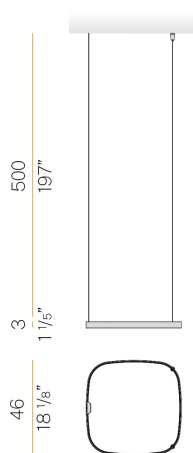

### Data sheet

CODE	M15202.050.0510
SYSTEM POWER CONSUMPTION	25W
EFFICACY	81.56lm/W
LIGHT SOURCE	LED
LIGHT SOURCE LIFETIME	L70 (B50) 60.000h
COLOUR TEMPERATURE	2700K Ra>90
LIGHT DISTRIBUTION	diffused
POWER SUPPLY	24V DC
ELECTRICAL CONFIGURATION	24V
DRIVER	remote not included
NOMINAL LUMINOUS FLUX	2835lm
LUMEN OUTPUT	2039lm
EFFICIENCY	71.9%
WEIGHT	0,92 Kg
PROTECTION DEGREE	IP20
COLOUR TOLLERANCES	SDCM 3
PACKING DIMENSIONS	58,0 x 58,0 x 10,0 cm

Single or multiple suspension lighting fixture for interiors, with direct and indirect light emission.

Bended extruded aluminium structure in white, black, bronze, mat brass or titanium polyacrylic paint.

Extruded polycarbonate diffuser with opaline finish.

Suspension kit with griplocks and 5m (196,9") long steel cables.

5m (196,9") long power cable in transparent PVC.

Provided without power canopy.

### Technical drawing