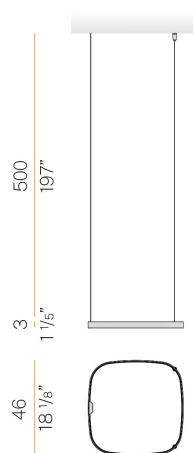

PANZERI

Zero Square

24V DC 24V

M15202.050.0410

Data sheet

CODE	M15202.050.0410
SYSTEM POWER CONSUMPTION	25W
EFFICACY	81.56lm/W
LIGHT SOURCE	LED
LIGHT SOURCE LIFETIME	L70 (B50) 60.000h
COLOUR TEMPERATURE	3000K Ra>90
LIGHT DISTRIBUTION	diffused
POWER SUPPLY	24V DC
ELECTRICAL CONFIGURATION	24V
DRIVER	remote not included
NOMINAL LUMINOUS FLUX	2835lm
LUMEN OUTPUT	2039lm
EFFICIENCY	71.9%
WEIGHT	0,92 Kg
PROTECTION DEGREE	IP20
COLOUR TOLLERANCES	SDCM 3
PACKING DIMENSIONS	58,0 x 58,0 x 10,0 cm

Single or multiple suspension lighting fixture for interiors, with direct and indirect light emission.

Bended extruded aluminium structure in white, black, bronze, mat brass or titanium polyacrylic paint.

Extruded polycarbonate diffuser with opaline finish.

Suspension kit with griplocks and 5m (196,9") long steel cables.

5m (196,9") long power cable in transparent PVC.

Provided without power canopy.

Technical drawing

Polar diagram