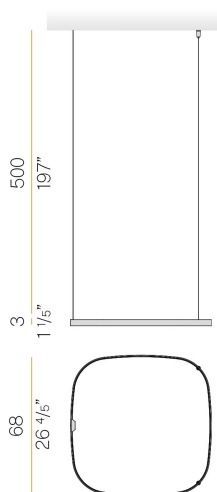

PANZERI

Zero Square

24V DC 24V

M15201.075.0410

● white

Data sheet

| | |
|--------------------------|-----------------------|
| CODE | M15201.075.0410 |
| SYSTEM POWER CONSUMPTION | 36W |
| EFFICACY | 84.97lm/W |
| LIGHT SOURCE | LED |
| LIGHT SOURCE LIFETIME | L70 (B50) 60.000h |
| COLOUR TEMPERATURE | 3000K Ra>90 |
| LIGHT DISTRIBUTION | diffused |
| POWER SUPPLY | 24V DC |
| ELECTRICAL CONFIGURATION | 24V |
| DRIVER | remote not included |
| NOMINAL LUMINOUS FLUX | 4252lm |
| LUMEN OUTPUT | 3059lm |
| EFFICIENCY | 71.9% |
| WEIGHT | 1,21 Kg |
| PROTECTION DEGREE | IP20 |
| COLOUR TOLLERANCES | SDCM 3 |
| PACKING DIMENSIONS | 83,0 x 83,0 x 10,0 cm |

Single or multiple suspension lighting fixture for interiors, with direct and indirect light emission.

Bended extruded aluminium structure in white, black, bronze, mat brass or titanium polyacrylic paint.

Extruded polycarbonate diffuser with opaline finish.

Suspension kit with griplocks and 5m (196,9") long steel cables.

5m (196,9") long power cable in transparent PVC.

Provided without power canopy.

Technical drawing

Polar diagram