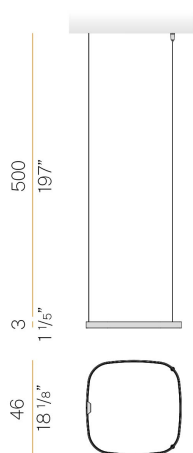

### Data sheet

CODE	M15201.050.0510
SYSTEM POWER CONSUMPTION	25W
EFFICACY	81.56lm/W
LIGHT SOURCE	LED
LIGHT SOURCE LIFETIME	L70 (B50) 60.000h
COLOUR TEMPERATURE	2700K Ra>90
LIGHT DISTRIBUTION	diffused
POWER SUPPLY	24V DC
ELECTRICAL CONFIGURATION	24V
DRIVER	remote not included
NOMINAL LUMINOUS FLUX	2835lm
LUMEN OUTPUT	2039lm
EFFICIENCY	71.9%
WEIGHT	0,92 Kg
PROTECTION DEGREE	IP20
COLOUR TOLLERANCES	SDCM 3
PACKING DIMENSIONS	58,0 x 58,0 x 10,0 cm

Single or multiple suspension lighting fixture for interiors, with direct and indirect light emission.

Bended extruded aluminium structure in white, black, bronze, mat brass or titanium polyacrylic paint.

Extruded polycarbonate diffuser with opaline finish.

Suspension kit with griplocks and 5m (196,9") long steel cables.

5m (196,9") long power cable in transparent PVC.

Provided without power canopy.

### Technical drawing