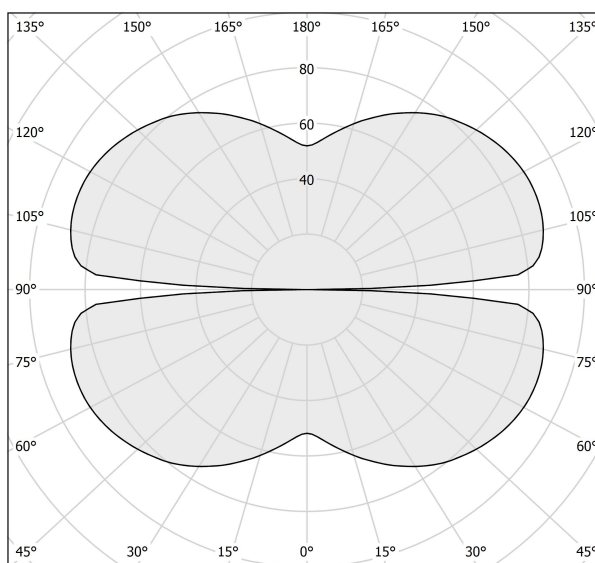

### Data sheet

CODE	M15201.050.0510
SYSTEM POWER CONSUMPTION	25W
EFFICACY	81.56lm/W
LIGHT SOURCE	LED
LIGHT SOURCE LIFETIME	L70 (B50) 60.000h
COLOUR TEMPERATURE	2700K Ra>90
LIGHT DISTRIBUTION	diffused
POWER SUPPLY	24V DC
ELECTRICAL CONFIGURATION	24V
DRIVER	remote not included
NOMINAL LUMINOUS FLUX	2835lm
LUMEN OUTPUT	2039lm
EFFICIENCY	71.9%
WEIGHT	0,92 Kg
PROTECTION DEGREE	IP20
COLOUR TOLLERANCES	SDCM 3
PACKING DIMENSIONS	58,0 x 58,0 x 10,0 cm

### Technical drawing

### Polar diagram

cd/klm  
— C0 - C180    - - - C90 - C270