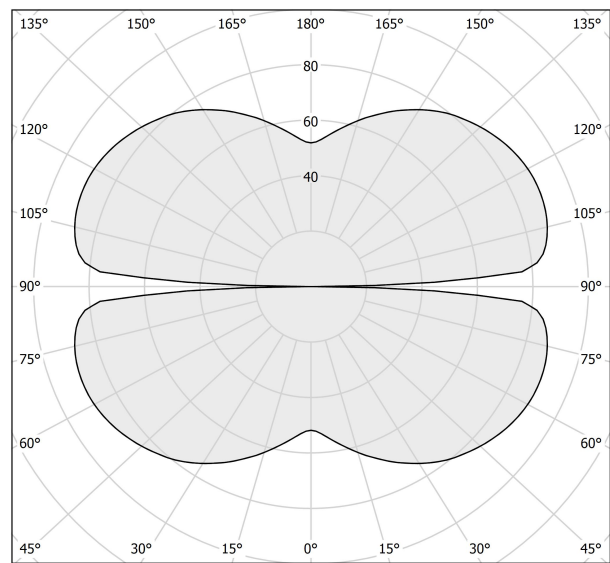

### Data sheet

CODE	M15201.050.0510
SYSTEM POWER CONSUMPTION	25W
EFFICACY	81.56lm/W
LIGHT SOURCE	LED
LIGHT SOURCE LIFETIME	L70 (B50) 60.000h
COLOUR TEMPERATURE	2700K Ra>90
LIGHT DISTRIBUTION	diffused
POWER SUPPLY	24V DC
ELECTRICAL CONFIGURATION	24V
DRIVER	remote not included
NOMINAL LUMINOUS FLUX	2835lm
LUMEN OUTPUT	2039lm
EFFICIENCY	71.9%
WEIGHT	0,92 Kg
PROTECTION DEGREE	IP20
COLOUR TOLLERANCES	SDCM 3
PACKING DIMENSIONS	58,0 x 58,0 x 10,0 cm

### Technical drawing

### Polar diagram

cd/klm  
— C0 - C180    - - - C90 - C270