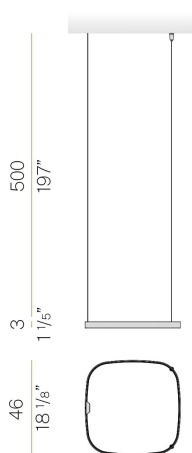

### Data sheet

CODE	M15201.050.0510
SYSTEM POWER CONSUMPTION	25W
EFFICACY	81.56lm/W
LIGHT SOURCE	LED
LIGHT SOURCE LIFETIME	L70 (B50) 60.000h
COLOUR TEMPERATURE	2700K Ra>90
LIGHT DISTRIBUTION	diffused
POWER SUPPLY	24V DC
ELECTRICAL CONFIGURATION	24V
DRIVER	remote not included
NOMINAL LUMINOUS FLUX	2835lm
LUMEN OUTPUT	2039lm
EFFICIENCY	71.9%
WEIGHT	0,92 Kg
PROTECTION DEGREE	IP20
COLOUR TOLLERANCES	SDCM 3
PACKING DIMENSIONS	58,0 x 58,0 x 10,0 cm

Single or multiple suspension lighting fixture for interiors, with direct and indirect light emission.

Bended extruded aluminium structure in white, black, bronze, mat brass or titanium polyacrylic paint.

Extruded polycarbonate diffuser with opaline finish.

Suspension kit with griplocks and 5m (196,9") long steel cables.

5m (196,9") long power cable in transparent PVC.

Provided without power canopy.

### Technical drawing