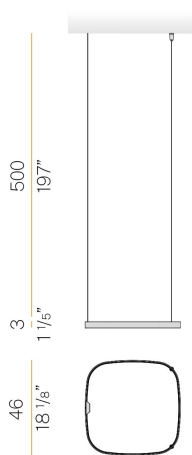

### Data sheet

CODE	M15201.050.0410
SYSTEM POWER CONSUMPTION	25W
EFFICACY	81.56lm/W
LIGHT SOURCE	LED
LIGHT SOURCE LIFETIME	L70 (B50) 60.000h
COLOUR TEMPERATURE	3000K Ra>90
LIGHT DISTRIBUTION	diffused
POWER SUPPLY	24V DC
ELECTRICAL CONFIGURATION	24V
DRIVER	remote not included
NOMINAL LUMINOUS FLUX	2835lm
LUMEN OUTPUT	2039lm
EFFICIENCY	71.9%
WEIGHT	0,92 Kg
PROTECTION DEGREE	IP20
COLOUR TOLLERANCES	SDCM 3
PACKING DIMENSIONS	58,0 x 58,0 x 10,0 cm

Single or multiple suspension lighting fixture for interiors, with direct and indirect light emission.

Bended extruded aluminium structure in white, black, bronze, mat brass or titanium polyacrylic paint.

Extruded polycarbonate diffuser with opaline finish.

Suspension kit with griplocks and 5m (196,9") long steel cables.

5m (196,9") long power cable in transparent PVC.

Provided without power canopy.

### Technical drawing