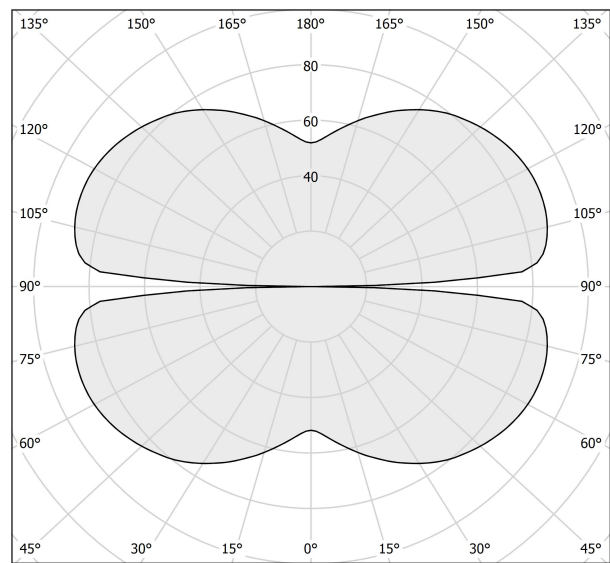

### Data sheet

CODE	M15201.050.0410
SYSTEM POWER CONSUMPTION	25W
EFFICACY	81.56lm/W
LIGHT SOURCE	LED
LIGHT SOURCE LIFETIME	L70 (B50) 60.000h
COLOUR TEMPERATURE	3000K Ra>90
LIGHT DISTRIBUTION	diffused
POWER SUPPLY	24V DC
ELECTRICAL CONFIGURATION	24V
DRIVER	remote not included
NOMINAL LUMINOUS FLUX	2835lm
LUMEN OUTPUT	2039lm
EFFICIENCY	71.9%
WEIGHT	0,92 Kg
PROTECTION DEGREE	IP20
COLOUR TOLLERANCES	SDCM 3
PACKING DIMENSIONS	58,0 x 58,0 x 10,0 cm

### Technical drawing

### Polar diagram

cd/klm  
— C0 - C180    - - - C90 - C270