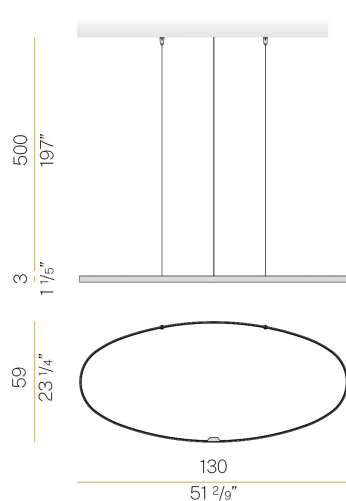

### Data sheet

CODE	M15130.130.0510
SYSTEM POWER CONSUMPTION	47W
EFFICACY	86.79lm/W
LIGHT SOURCE	LED
LIGHT SOURCE LIFETIME	L70 (B50) 60.000h
COLOUR TEMPERATURE	2700K Ra>90
LIGHT DISTRIBUTION	diffused
POWER SUPPLY	24V DC
ELECTRICAL CONFIGURATION	24V
DRIVER	remote not included
NOMINAL LUMINOUS FLUX	5670lm
LUMEN OUTPUT	4079lm
EFFICIENCY	71.9%
WEIGHT	1,53 Kg
PROTECTION DEGREE	IP20
COLOUR TOLLERANCES	SDCM 3
PACKING DIMENSIONS	71,0 x 136,0 x 10,0 cm

### Technical drawing