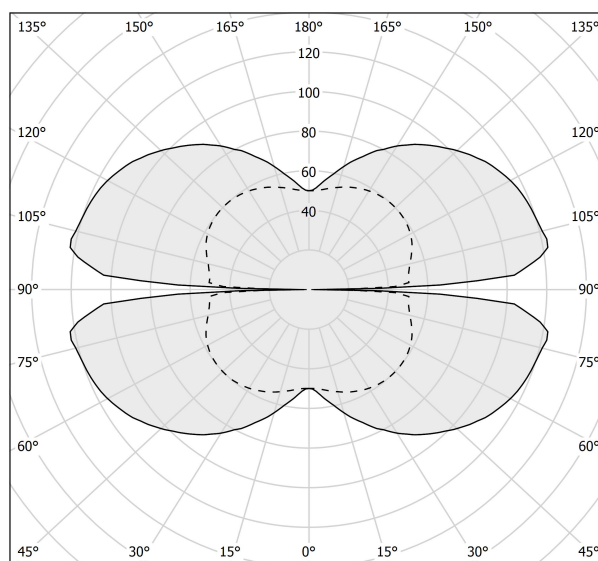

### Data sheet

CODE	M15130.130.0510
SYSTEM POWER CONSUMPTION	47W
EFFICACY	86.79lm/W
LIGHT SOURCE	LED
LIGHT SOURCE LIFETIME	L70 (B50) 60.000h
COLOUR TEMPERATURE	2700K Ra>90
LIGHT DISTRIBUTION	diffused
POWER SUPPLY	24V DC
ELECTRICAL CONFIGURATION	24V
DRIVER	remote not included
NOMINAL LUMINOUS FLUX	5670lm
LUMEN OUTPUT	4079lm
EFFICIENCY	71.9%
WEIGHT	1,53 Kg
PROTECTION DEGREE	IP20
COLOUR TOLLERANCES	SDCM 3
PACKING DIMENSIONS	71,0 x 136,0 x 10,0 cm

### Technical drawing

### Polar diagram

cd/klm  
— C0 - C180    - - - C90 - C270