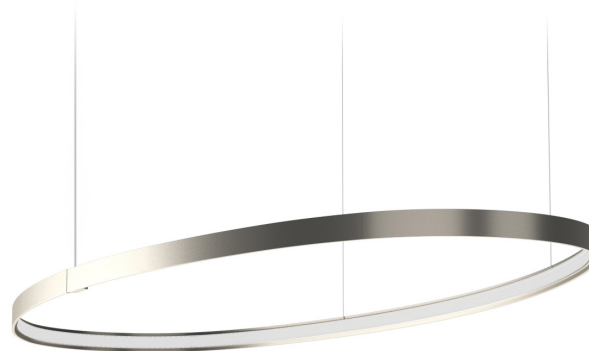

## Zero Ellipse

24V DC 24V

M15130.130.0510

titanium

### Data sheet

CODE	M15130.130.0510
SYSTEM POWER CONSUMPTION	47W
EFFICACY	86.79lm/W
LIGHT SOURCE	LED
LIGHT SOURCE LIFETIME	L70 (B50) 60.000h
COLOUR TEMPERATURE	2700K Ra>90
LIGHT DISTRIBUTION	diffused
POWER SUPPLY	24V DC
ELECTRICAL CONFIGURATION	24V
DRIVER	remote not included
NOMINAL LUMINOUS FLUX	5670lm
LUMEN OUTPUT	4079lm
EFFICIENCY	71.9%
WEIGHT	1,53 Kg
PROTECTION DEGREE	IP20
COLOUR TOLLERANCES	SDCM 3
PACKING DIMENSIONS	71,0 x 136,0 x 10,0 cm

Single or multiple suspension lighting fixture for interiors, with direct and indirect light emission.

Bended extruded aluminium structure in white, black, bronze, mat brass or titanium polyacrylic paint.

Extruded polycarbonate diffuser with opaline finish.

Suspension kit with griplocks and 5m (196,9") long steel cables.

5m (196,9") long power cable in transparent PVC.

Provided without power canopy.