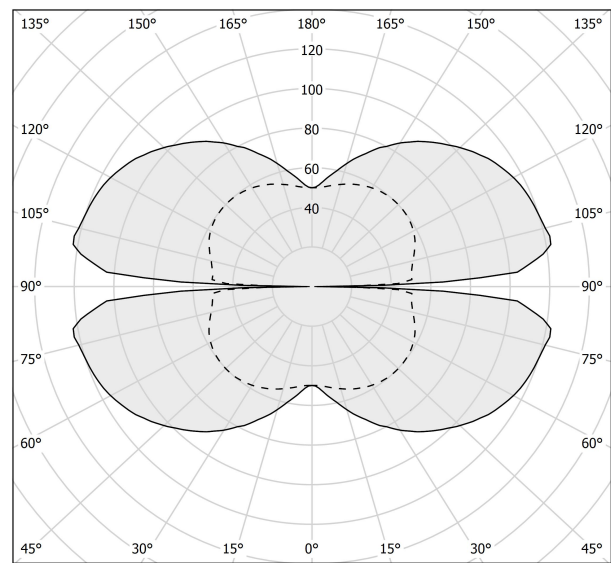

PANZERI

Zero Ellipse

24V DC 24V

M15130.130.0410

titanium

Data sheet

CODE	M15130.130.0410
SYSTEM POWER CONSUMPTION	47W
EFFICACY	86.79lm/W
LIGHT SOURCE	LED
LIGHT SOURCE LIFETIME	L70 (B50) 60.000h
COLOUR TEMPERATURE	3000K Ra>90
LIGHT DISTRIBUTION	diffused
POWER SUPPLY	24V DC
ELECTRICAL CONFIGURATION	24V
DRIVER	remote not included
NOMINAL LUMINOUS FLUX	5670lm
LUMEN OUTPUT	4079lm
EFFICIENCY	71.9%
WEIGHT	1,53 Kg
PROTECTION DEGREE	IP20
COLOUR TOLLERANCES	SDCM 3
PACKING DIMENSIONS	71,0 x 136,0 x 10,0 cm

Extruded polycarbonate diffuser with opaline finish.

Suspension kit with griplocks and 5m (196,9") long steel cables.

5m (196,9") long power cable in transparent PVC.

Provided without power canopy.

Technical drawing

Polar diagram

cd/klm
— C0 - C180 - - - C90 - C270