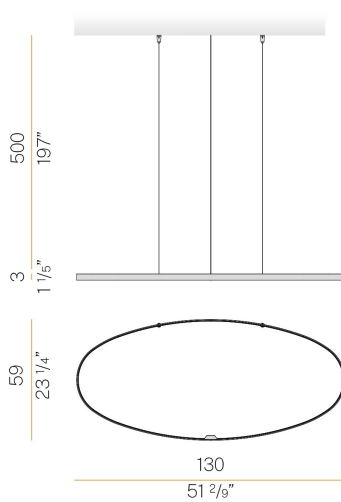

PANZERI

Zero Ellipse

24V DC 24V

M15130.130.0410

titanium

Data sheet

CODE	M15130.130.0410
SYSTEM POWER CONSUMPTION	47W
EFFICACY	86.79lm/W
LIGHT SOURCE	LED
LIGHT SOURCE LIFETIME	L70 (B50) 60.000h
COLOUR TEMPERATURE	3000K Ra>90
LIGHT DISTRIBUTION	diffused
POWER SUPPLY	24V DC
ELECTRICAL CONFIGURATION	24V
DRIVER	remote not included
NOMINAL LUMINOUS FLUX	5670lm
LUMEN OUTPUT	4079lm
EFFICIENCY	71.9%
WEIGHT	1,53 Kg
PROTECTION DEGREE	IP20
COLOUR TOLLERANCES	SDCM 3
PACKING DIMENSIONS	71,0 x 136,0 x 10,0 cm

Extruded polycarbonate diffuser with opaline finish.

Suspension kit with griplocks and 5m (196,9") long steel cables.

5m (196,9") long power cable in transparent PVC.

Provided without power canopy.

Technical drawing

Polar diagram

cd/klm
— C0 - C180 - - - C90 - C270