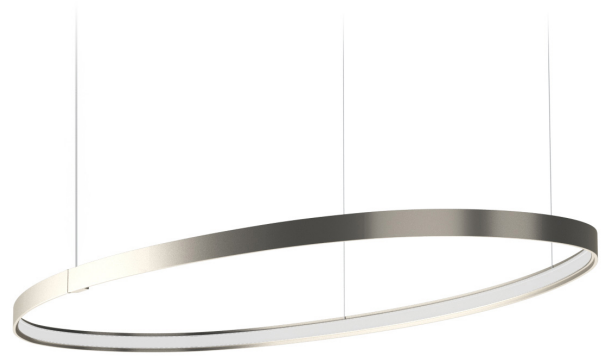

PANZERI

Zero Ellipse

24V DC 24V

M15130.130.0410

titanium

Data sheet

CODE	M15130.130.0410
SYSTEM POWER CONSUMPTION	47W
EFFICACY	86.79lm/W
LIGHT SOURCE	LED
LIGHT SOURCE LIFETIME	L70 (B50) 60.000h
COLOUR TEMPERATURE	3000K Ra>90
LIGHT DISTRIBUTION	diffused
POWER SUPPLY	24V DC
ELECTRICAL CONFIGURATION	24V
DRIVER	remote not included
NOMINAL LUMINOUS FLUX	5670lm
LUMEN OUTPUT	4079lm
EFFICIENCY	71.9%
WEIGHT	1,53 Kg
PROTECTION DEGREE	IP20
COLOUR TOLLERANCES	SDCM 3
PACKING DIMENSIONS	71,0 x 136,0 x 10,0 cm

Single or multiple suspension lighting fixture for interiors, with direct and indirect light emission.

Bended extruded aluminium structure in white, black, bronze, mat brass or titanium polyacrylic paint.

Extruded polycarbonate diffuser with opaline finish.

Suspension kit with griplocks and 5m (196,9") long steel cables.

5m (196,9") long power cable in transparent PVC.

Provided without power canopy.

Technical drawing