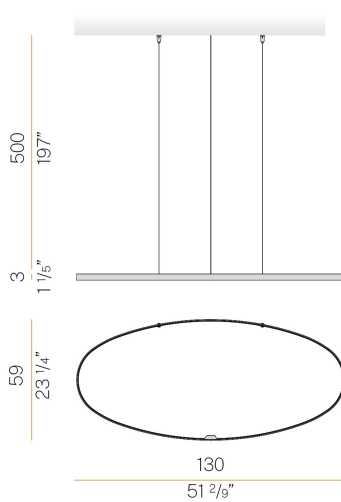

PANZERI

Zero Ellipse

24V DC 24V

M15119.130.0510

 mat brass

Data sheet

CODE	M15119.130.0510
SYSTEM POWER CONSUMPTION	47W
EFFICACY	86.79lm/W
LIGHT SOURCE	LED
LIGHT SOURCE LIFETIME	L70 (B50) 60.000h
COLOUR TEMPERATURE	2700K Ra>90
LIGHT DISTRIBUTION	diffused
POWER SUPPLY	24V DC
ELECTRICAL CONFIGURATION	24V
DRIVER	remote not included
NOMINAL LUMINOUS FLUX	5670lm
LUMEN OUTPUT	4079lm
EFFICIENCY	71.9%
WEIGHT	1,53 Kg
PROTECTION DEGREE	IP20
COLOUR TOLLERANCES	SDCM 3
PACKING DIMENSIONS	71,0 x 136,0 x 10,0 cm

Extruded polycarbonate diffuser with opaline finish.

Suspension kit with griplocks and 5m (196,9") long steel cables.

5m (196,9") long power cable in transparent PVC.

Provided without power canopy.

Technical drawing

Polar diagram