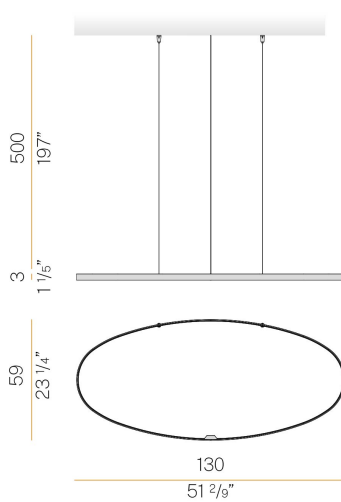

### Data sheet

CODE	M15119.130.0410
SYSTEM POWER CONSUMPTION	47W
EFFICACY	86.79lm/W
LIGHT SOURCE	LED
LIGHT SOURCE LIFETIME	L70 (B50) 60.000h
COLOUR TEMPERATURE	3000K Ra>90
LIGHT DISTRIBUTION	diffused
POWER SUPPLY	24V DC
ELECTRICAL CONFIGURATION	24V
DRIVER	remote not included
NOMINAL LUMINOUS FLUX	5670lm
LUMEN OUTPUT	4079lm
EFFICIENCY	71.9%
WEIGHT	1,53 Kg
PROTECTION DEGREE	IP20
COLOUR TOLLERANCES	SDCM 3
PACKING DIMENSIONS	71,0 x 136,0 x 10,0 cm

### Technical drawing