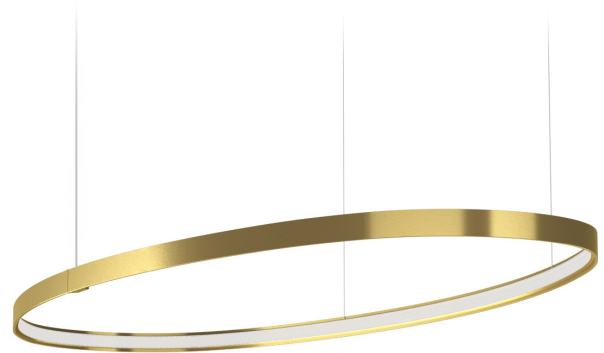

## Zero Ellipse

24V DC 24V

M15119.130.0410

 mat brass

### Data sheet

CODE	M15119.130.0410
SYSTEM POWER CONSUMPTION	47W
EFFICACY	86.79lm/W
LIGHT SOURCE	LED
LIGHT SOURCE LIFETIME	L70 (B50) 60.000h
COLOUR TEMPERATURE	3000K Ra>90
LIGHT DISTRIBUTION	diffused
POWER SUPPLY	24V DC
ELECTRICAL CONFIGURATION	24V
DRIVER	remote not included
NOMINAL LUMINOUS FLUX	5670lm
LUMEN OUTPUT	4079lm
EFFICIENCY	71.9%
WEIGHT	1,53 Kg
PROTECTION DEGREE	IP20
COLOUR TOLLERANCES	SDCM 3
PACKING DIMENSIONS	71,0 x 136,0 x 10,0 cm

Single or multiple suspension lighting fixture for interiors, with direct and indirect light emission.

Bended extruded aluminium structure in white, black, bronze, mat brass or titanium polyacrylic paint.

Extruded polycarbonate diffuser with opaline finish.

Suspension kit with griplocks and 5m (196,9") long steel cables.

5m (196,9") long power cable in transparent PVC.

Provided without power canopy.