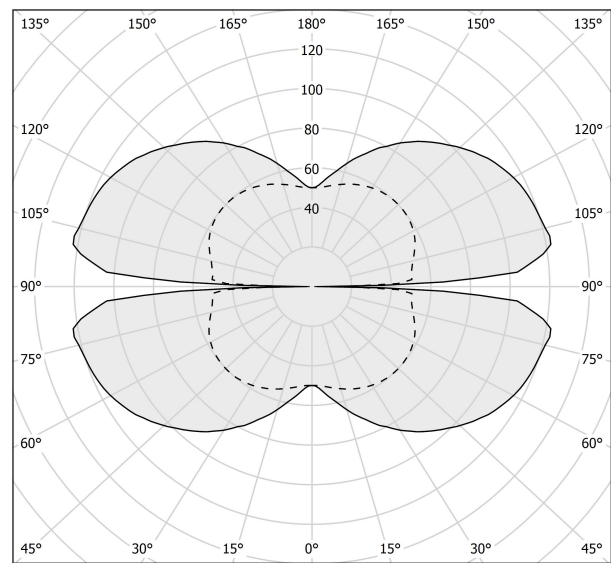

### Data sheet

CODE	M15119.130.0410
SYSTEM POWER CONSUMPTION	47W
EFFICACY	86.79lm/W
LIGHT SOURCE	LED
LIGHT SOURCE LIFETIME	L70 (B50) 60.000h
COLOUR TEMPERATURE	3000K Ra>90
LIGHT DISTRIBUTION	diffused
POWER SUPPLY	24V DC
ELECTRICAL CONFIGURATION	24V
DRIVER	remote not included
NOMINAL LUMINOUS FLUX	5670lm
LUMEN OUTPUT	4079lm
EFFICIENCY	71.9%
WEIGHT	1,53 Kg
PROTECTION DEGREE	IP20
COLOUR TOLLERANCES	SDCM 3
PACKING DIMENSIONS	71,0 x 136,0 x 10,0 cm

### Technical drawing

### Polar diagram

cd/klm  
 — C0 - C180    - - - C90 - C270